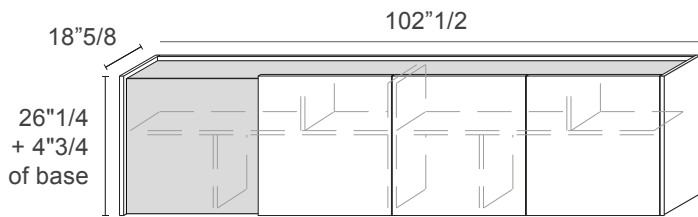

Internal Structure: Textured finish.

Internal Shelves: Wood.

Lama Base: Metal.

Wrap

Dimensions

Two doors: 52"1/8W x 18"5/8D x 31"H - **Cod. WRS0453**

Three doors: 77"3/8W x 18"5/8D x 31"H - **Cod. WRS0483**

Four doors: 102"1/2W x 18"5/8D x 31"H - **Cod. WRS0493**

Two doors

Three doors

Four doors