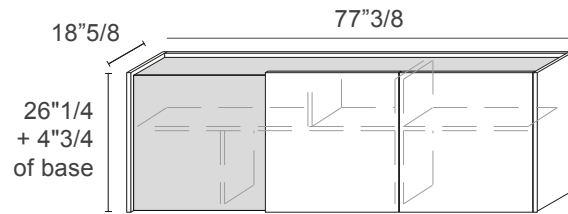

Internal Structure: Textured finish.

Internal Shelves: Wood.

Lama Base: Metal.

Wrap

Dimensions

Two doors: 52"1/8W x 18"5/8D x 31"H - **Cod. WRS0453**

Three doors: 77"3/8W x 18"5/8D x 31"H - **Cod. WRS0483**

Four doors: 102"1/2W x 18"5/8D x 31"H - **Cod. WRS0493**

Two doors

Three doors

Four doors