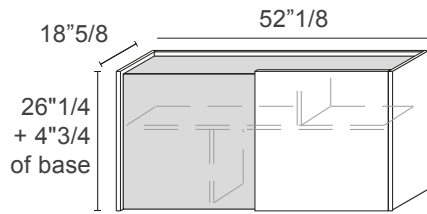

Internal Structure: Textured finish.

Internal Shelves: Wood.

Lama Base: Metal.

Wrap

Dimensions

Two doors: 52"1/8W x 18"5/8D x 31"H - **Cod. WRS0453**

Three doors: 77"3/8W x 18"5/8D x 31"H - **Cod. WRS0483**

Four doors: 102"1/2W x 18"5/8D x 31"H - **Cod. WRS0493**

Two doors

Three doors

Four doors