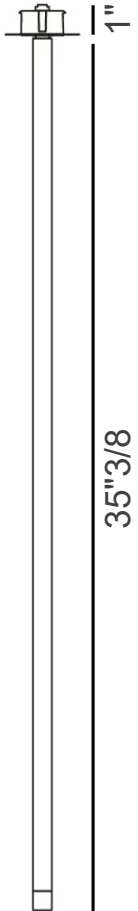

A-Tube Nano Swing

LARGE SIZE