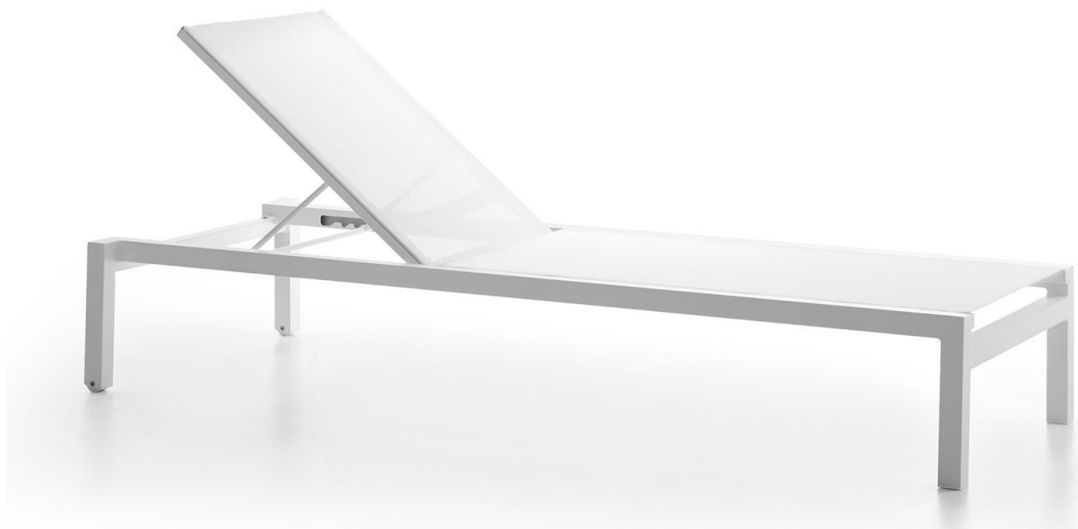

# Samba Rio Lounger

*Design: Roberti Rattan*

## *Description*

The modern Samba Rio Lounger features a powder-coated aluminum frame combined with Batyline, offering a resistant and minimal design. Clean and understated in style, it is ideal for furnishing wellness areas, spas, and poolside spaces. Suitable for both contract and private use, the lounger is also easy to stack, making it a practical solution for professional and residential environments alike..

## *Finishes & Materials*

**Structure:** Metal

**Cover:** Fabric

**Optional Cushion Cover:** Fabric

### *Dimensions*

**Size:** 30"7/8W x 76"3/4D x 12"5/8H