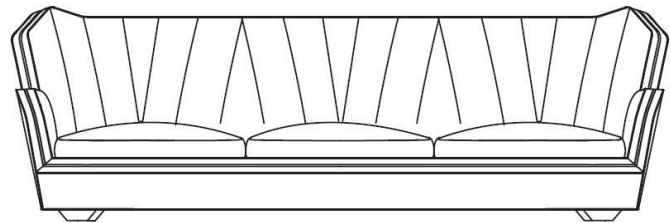

## *Description*

The Hemingway sofa with internal structure in solid wood and multilayer, elastic webbing suspension, and differentiated-density padding for tailored comfort. Sculpted armrests and backrest are clad in individual panels, shaping a continuous architectural surface. A decorative zipper, offered in selected finishes, traces the profile, while matte lacquered beech feet complete the material harmony.

### Dimensions

**Size A:** 96"7/8W x 38"5/8D x 37"3/8H  
**Size B:** 107"W x 38"5/8D x 37"3/8H  
**Size C:** 117"W x 38"5/8D x 37"3/8H  
**Size D:** 127"1/2W x 38"5/8D x 37"3/8H  
**Seat Height:** 17"3/4

**Size A**

96"7/8

**Size C**

117"

**Size B**

107"

**Size D**

127"1/2