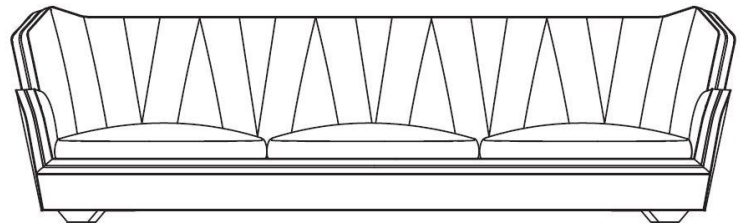

## *Description*

The Hemingway sofa with internal structure in solid wood and multilayer, elastic webbing suspension, and differentiated-density padding for tailored comfort. Sculpted armrests and backrest are clad in individual panels, shaping a continuous architectural surface. A decorative zipper, offered in selected finishes, traces the profile, while matte lacquered beech feet complete the material harmony.

### Dimensions

**Size A:** 96"7/8W x 38"5/8D x 37"3/8H  
**Size B:** 107"W x 38"5/8D x 37"3/8H  
**Size C:** 117"W x 38"5/8D x 37"3/8H  
**Size D:** 127"1/2W x 38"5/8D x 37"3/8H  
**Seat Height:** 17"3/4

**Size A**

96"7/8

**Size C**

117"

**Size B**

107"

**Size D**

127"1/2