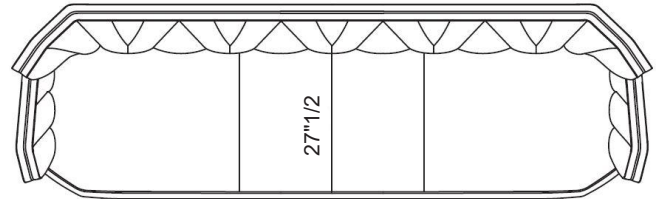

## *Description*

The Hemingway sofa with internal structure in solid wood and multilayer, elastic webbing suspension, and differentiated-density padding for tailored comfort. Sculpted armrests and backrest are clad in individual panels, shaping a continuous architectural surface. A decorative zipper, offered in selected finishes, traces the profile, while matte lacquered beech feet complete the material harmony.

## *Finishes & Materials*

**Cover:** Fabric or leather.

**Insert:** Metal.

**Feet:** Lacquered.

### Dimensions

**Size A:** 96"7/8W x 38"5/8D x 37"3/8H  
**Size B:** 107"W x 38"5/8D x 37"3/8H  
**Size C:** 117"W x 38"5/8D x 37"3/8H  
**Size D:** 127"1/2W x 38"5/8D x 37"3/8H  
**Seat Height:** 17"3/4

**Size A**

96"7/8

**Size C**

117"

**Size B**

107"

**Size D**

127"1/2