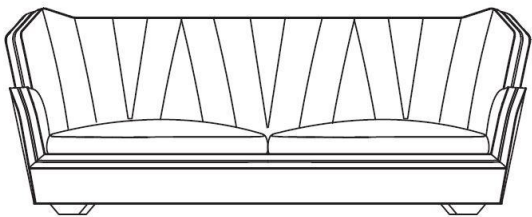

## *Description*

The Hemingway sofa with internal structure in solid wood and multilayer, elastic webbing suspension, and differentiated-density padding for tailored comfort. Sculpted armrests and backrest are clad in individual panels, shaping a continuous architectural surface. A decorative zipper, offered in selected finishes, traces the profile, while matte lacquered beech feet complete the material harmony.

### Dimensions

**Size A:** 96"7/8W x 38"5/8D x 37"3/8H  
**Size B:** 107"W x 38"5/8D x 37"3/8H  
**Size C:** 117"W x 38"5/8D x 37"3/8H  
**Size D:** 127"1/2W x 38"5/8D x 37"3/8H  
**Seat Height:** 17"3/4

**Size A**

96"7/8

**Size C**

117"

**Size B**

107"

**Size D**

127"1/2