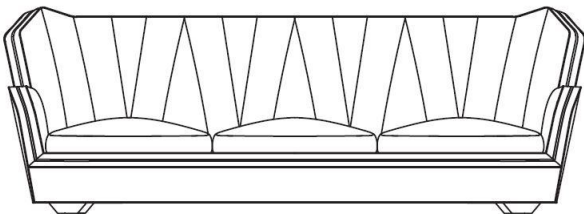

## *Description*

The Hemingway sofa with internal structure in solid wood and multilayer, elastic webbing suspension, and differentiated-density padding for tailored comfort. Sculpted armrests and backrest are clad in individual panels, shaping a continuous architectural surface. A decorative zipper, offered in selected finishes, traces the profile, while matte lacquered beech feet complete the material harmony.

### Dimensions

**Size A:** 96"7/8W x 38"5/8D x 37"3/8H  
**Size B:** 107"W x 38"5/8D x 37"3/8H  
**Size C:** 117"W x 38"5/8D x 37"3/8H  
**Size D:** 127"1/2W x 38"5/8D x 37"3/8H  
**Seat Height:** 17"3/4

**Size A**

96"7/8

**Size C**

117"

**Size B**

107"

**Size D**

127"1/2