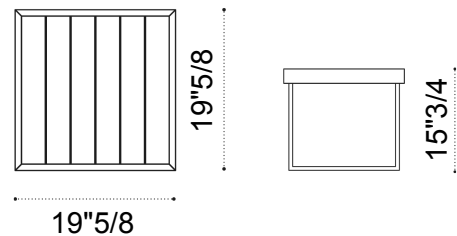

Allaperto *Design: Matteo Thun & Antonio Rodriguez*

Description

The Allaperto Coffee Table table is constructed with a robust, square-profile metal frame and features a high-quality teak wood top. The structure is engineered for high-performance durability and weather resistance, making it suitable for both residential gardens and heavy contract use in luxury resorts or yachts. Proudly Made in Italy using FSC-certified wood.

Dimensions

Square: 19"5/8W x 19"5/8D x 15"3/4H
Rectangular: 39"3/8W x 27"1/2D x 15"3/4H

Finishes and materials

Top: Teak wood.
Base: Metal.