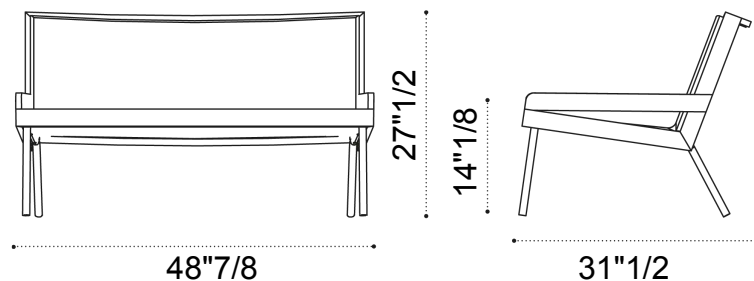

Allaperto

Design: Matteo Thun & Antonio Rodriguez

Description

This two-seater sofa is built around a robust, square-profile frame crafted from metal and high-quality teak. It features generous, ergonomic proportions with a low seat height that encourages a relaxed posture. The structure is engineered for high-performance durability and weather resistance across varied settings, including heavy-traffic hospitality projects. Proudly Made in Italy, the sofa reflects a commitment to sustainability through the use of FSC-certified wood and recyclable technical materials. Made in Italy.

Dimensions

Size: 48"7/8W x 31"1/2D x 27"1/2H
Seat Height: 14"1/8

Finishes and materials

Structure: Teak wood.

Legs: Metal.

Seat & Backrest: Rattan, Wicker, Rope or Fabric