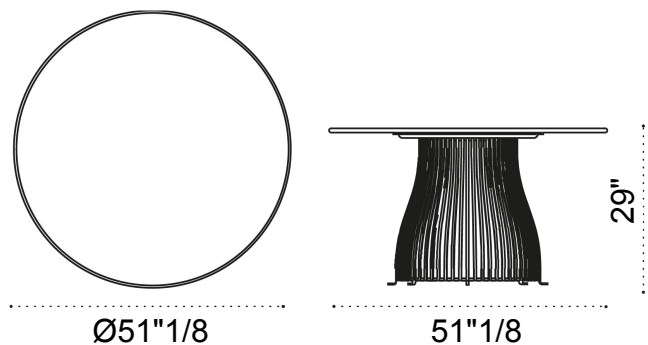

Venexia *Design: Luca Nichetto*

Description

The Venexia Dining Table features a robust powder-coated aluminum structure shaped with ad hoc molds to ensure uniformity and high-performance weather resistance. The large, circular tabletop is crafted from lava stone with a sophisticated finish, providing a durable, compact surface that is both scratch-resistant and UV-stable. This FSC-certified piece stands at a standard dining height and is engineered for structural stability in varied outdoor environments, from urban rooftops to seaside resorts, maintaining its timeless charm and functionality through superior craftsmanship. Made in Italy.

Dimensions

Size: Ø51"1/8 x 29"H

Finishes and materials

Top: Enamelled Lava Stone.

Structure: Metal.