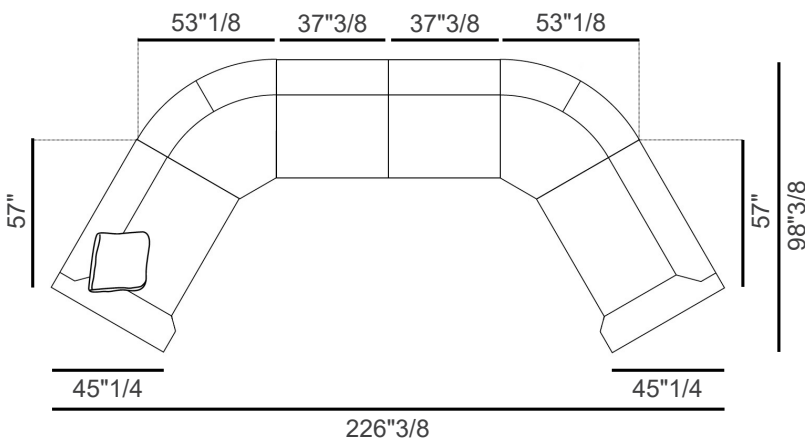

### Dimensions

**6 SEATER - COMPOSITION E:** 226"3/8W x 98"3/8D x 25"5/8H (S.H.: 16"1/2)

**4 SEATER - COMPOSITION G:** 192"7/8W x 108"1/4D x 25"5/8H (S.H.: 16"1/2)

**3 SEATER - COMPOSITION H:** 187"W x 86"5/8D x 25"5/8H (S.H.: 16"1/2)

**6 SEATER - COMPOSITION E**

**6 SEATER - COMPOSITION E**

**6 SEATER - COMPOSITION E**

**SEATER HEIGHT**