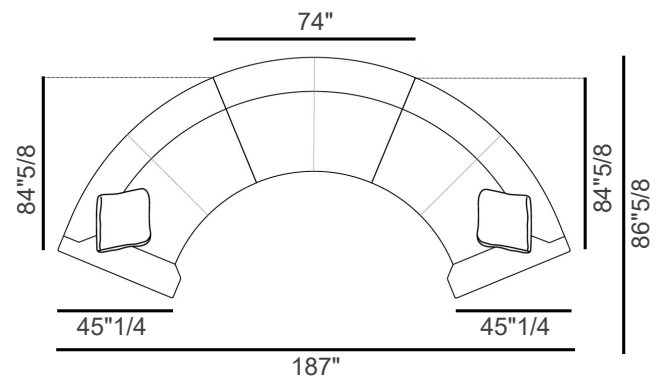

### Dimensions

**6 SEATER - COMPOSITION E:** 226"3/8W x 98"3/8D x 25"5/8H (S.H.: 16"1/2)

**4 SEATER - COMPOSITION G:** 192"7/8W x 108"1/4D x 25"5/8H (S.H.: 16"1/2)

**3 SEATER - COMPOSITION H:** 187"W x 86"5/8D x 25"5/8H (S.H.: 16"1/2)

**6 SEATER - COMPOSITION E**

**6 SEATER - COMPOSITION E**

**6 SEATER - COMPOSITION E**

**SEATER HEIGHT**