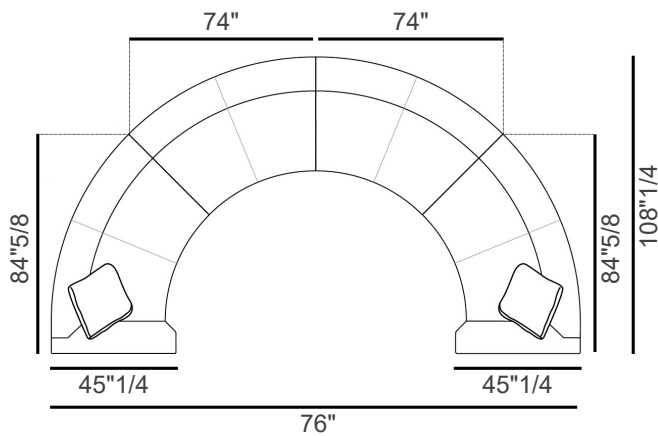

Franklin

Dimensions

6 SEATER - COMPOSITION E: 226"3/8W x 98"3/8D x 25"5/8H (S.H.: 16"1/2)

4 SEATER - COMPOSITION G: 192"7/8W x 108"1/4D x 25"5/8H (S.H.: 16"1/2)

3 SEATER - COMPOSITION H: 187"W x 86"5/8D x 25"5/8H (S.H.: 16"1/2)

6 SEATER - COMPOSITION E