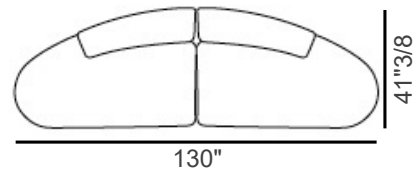

Franklin

Dimensions

2 SEATER - COMPOSITION I: 153"1/2W x 68"7/8D x 25"5/8H (S.H.: 16"1/2)

2 SEATER - COMPOSITION L: 130"W x 41"3/8D x 25"5/8H (S.H.: 16"1/2)

3 SEATER - COMPOSITION M: 179"1/8W x 86"5/8D x 25"5/8H (S.H.: 16"1/2)

3 SEATER - COMPOSITION N: 171"1/4W x 68"7/8D x 25"5/8H (S.H.: 16"1/2)

2 SEATER - COMPOSITION I

2 SEATER - COMPOSITION L

3 SEATER - COMPOSITION M

3 SEATER - COMPOSITION N

SEATER HIGHT