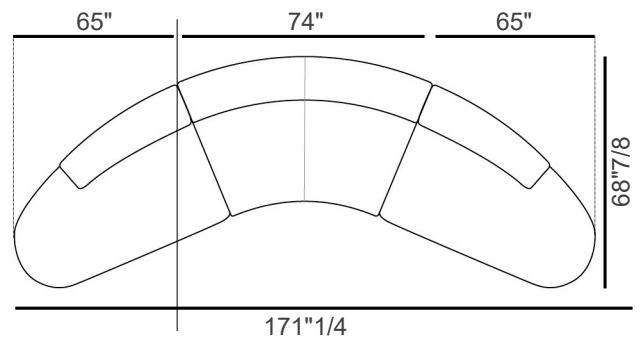

Franklin

Dimensions

2 SEATER - COMPOSITION I: 153"1/2W x 68"7/8D x 25"5/8H (S.H.: 16"1/2)

2 SEATER - COMPOSITION L: 130"W x 41"3/8D x 25"5/8H (S.H.: 16"1/2)

3 SEATER - COMPOSITION M: 179"1/8W x 86"5/8D x 25"5/8H (S.H.: 16"1/2)

3 SEATER - COMPOSITION N: 171"1/4W x 68"7/8D x 25"5/8H (S.H.: 16"1/2)

2 SEATER - COMPOSITION I

2 SEATER - COMPOSITION L

3 SEATER - COMPOSITION M

3 SEATER - COMPOSITION N

SEATER HIGHT