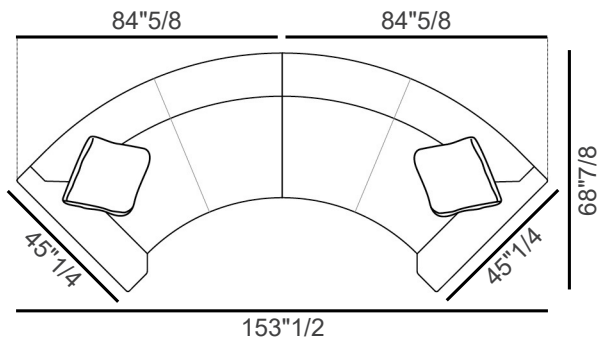

Franklin

Dimensions

2 SEATER - COMPOSITION I: 153"1/2W x 68"7/8D x 25"5/8H (S.H.: 16"1/2)

2 SEATER - COMPOSITION L: 130"W x 41"3/8D x 25"5/8H (S.H.: 16"1/2)

3 SEATER - COMPOSITION M: 179"1/8W x 86"5/8D x 25"5/8H (S.H.: 16"1/2)

3 SEATER - COMPOSITION N: 171"1/4W x 68"7/8D x 25"5/8H (S.H.: 16"1/2)

2 SEATER - COMPOSITION I

2 SEATER - COMPOSITION L

3 SEATER - COMPOSITION M

3 SEATER - COMPOSITION N

SEATER HIGHT