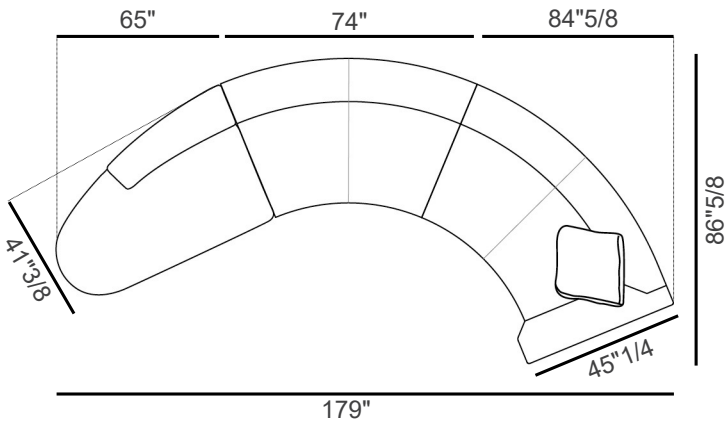

Franklin

Dimensions

2 SEATER - COMPOSITION I: 153"1/2W x 68"7/8D x 25"5/8H (S.H.: 16"1/2)

2 SEATER - COMPOSITION L: 130"W x 41"3/8D x 25"5/8H (S.H.: 16"1/2)

3 SEATER - COMPOSITION M: 179"1/8W x 86"5/8D x 25"5/8H (S.H.: 16"1/2)

3 SEATER - COMPOSITION N: 171"1/4W x 68"7/8D x 25"5/8H (S.H.: 16"1/2)

2 SEATER - COMPOSITION I

2 SEATER - COMPOSITION L

3 SEATER - COMPOSITION M

3 SEATER - COMPOSITION N

SEATER HIGHT