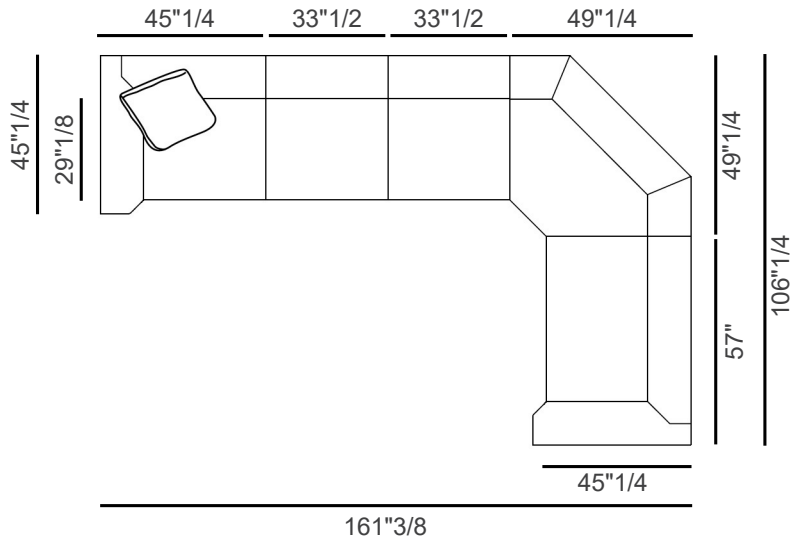

Franklin

Design: Carlo Bimbi

Description

The Franklin L-shaped sectional in 4 and 5 seater configurations is designed to transform the living area into a welcoming, high-end lounge space. Generous proportions, soft enveloping lines, and a contemporary Italian design give this sectional a refined presence that elevates any interior. Its L shape naturally defines the room, creating a comfortable setting for conversation, relaxation, and entertaining. Engineered with a solid wood and poplar plywood structure, the Franklin sectional offers durability paired with deep, plush comfort. The cushions are designed to feel inviting and supportive, delivering the kind of everyday luxury expected in premium furniture. Tailored upholstery, elegant piping, and carefully crafted details enhance its sophisticated look. Perfect for modern homes, luxury apartments, and hospitality projects, the Franklin 4 and 5 seater L-shaped sectionals provide both style and function. They maximize seating while maintaining a light, elegant aesthetic, making them ideal for those seeking a designer sectional sofa that combines comfort, quality materials, and timeless Italian style. Made in Italy.

Franklin

Dimensions

5 SEATER - COMPOSITION A: 161"3/8W x 106"1/4D x 25"5/8H (S.H.: 16"1/2)

4 SEATER - COMPOSITION B: 159"3/8W x 98"3/8D x 25"5/8H (S.H.: 16"1/2)

4 SEATER - COMPOSITION F: 143"3/4W x 94"1/2D x 25"5/8H (S.H.: 16"1/2)

5 SEATER - COMPOSITION A

4 SEATER - COMPOSITION B

Franklin

4 SEATER - COMPOSITION F

SEATER HIGHT