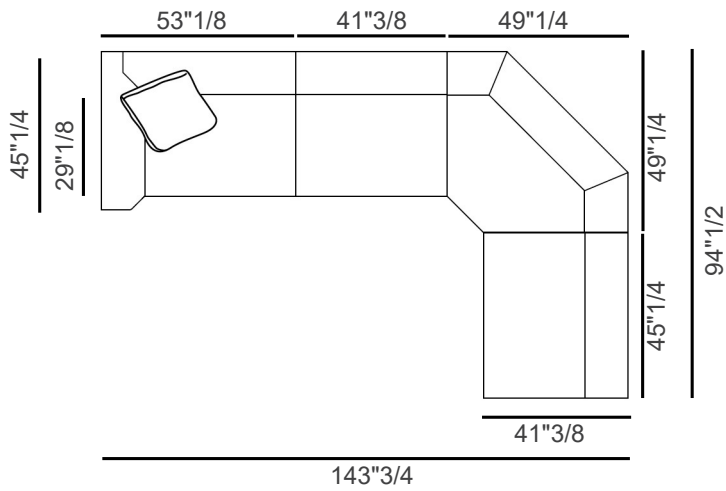

Franklin

Design: Carlo Bimbi

Description

The Franklin L-shaped sectional in 4 and 5 seater configurations is designed to transform the living area into a welcoming, high-end lounge space. Generous proportions, soft enveloping lines, and a contemporary Italian design give this sectional a refined presence that elevates any interior. Its L shape naturally defines the room, creating a comfortable setting for conversation, relaxation, and entertaining. Engineered with a solid wood and poplar plywood structure, the Franklin sectional offers durability paired with deep, plush comfort. The cushions are designed to feel inviting and supportive, delivering the kind of everyday luxury expected in premium furniture. Tailored upholstery, elegant piping, and carefully crafted details enhance its sophisticated look. Perfect for modern homes, luxury apartments, and hospitality projects, the Franklin 4 and 5 seater L-shaped sectionals provide both style and function. They maximize seating while maintaining a light, elegant aesthetic, making them ideal for those seeking a designer sectional sofa that combines comfort, quality materials, and timeless Italian style. Made in Italy.

Franklin

Dimensions

5 SEATER - COMPOSITION A: 161"3/8W x 106"1/4D x 25"5/8H (S.H.: 16"1/2)

4 SEATER - COMPOSITION B: 159"3/8W x 98"3/8D x 25"5/8H (S.H.: 16"1/2)

4 SEATER - COMPOSITION F: 143"3/4W x 94"1/2D x 25"5/8H (S.H.: 16"1/2)

5 SEATER - COMPOSITION A

4 SEATER - COMPOSITION B

Franklin

4 SEATER - COMPOSITION F

SEATER HIGHT