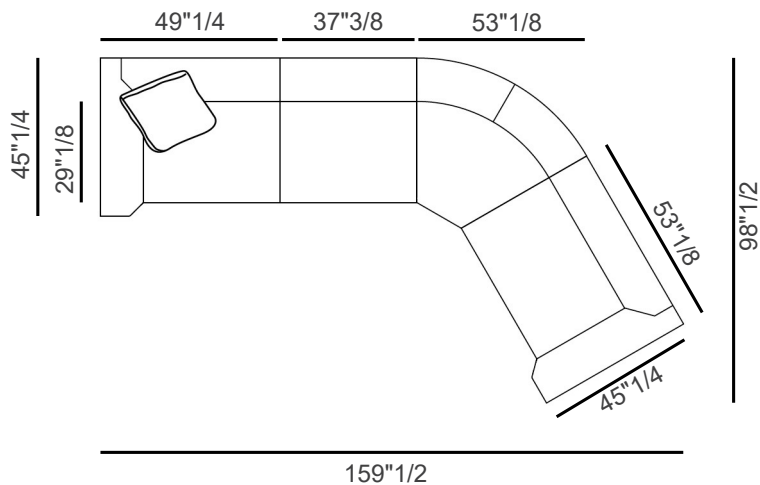

Franklin

Design: Carlo Bimbi

Description

The Franklin L-shaped sectional in 4 and 5 seater configurations is designed to transform the living area into a welcoming, high-end lounge space. Generous proportions, soft enveloping lines, and a contemporary Italian design give this sectional a refined presence that elevates any interior. Its L shape naturally defines the room, creating a comfortable setting for conversation, relaxation, and entertaining. Engineered with a solid wood and poplar plywood structure, the Franklin sectional offers durability paired with deep, plush comfort. The cushions are designed to feel inviting and supportive, delivering the kind of everyday luxury expected in premium furniture. Tailored upholstery, elegant piping, and carefully crafted details enhance its sophisticated look. Perfect for modern homes, luxury apartments, and hospitality projects, the Franklin 4 and 5 seater L-shaped sectionals provide both style and function. They maximize seating while maintaining a light, elegant aesthetic, making them ideal for those seeking a designer sectional sofa that combines comfort, quality materials, and timeless Italian style. Made in Italy.

Franklin

Dimensions

5 SEATER - COMPOSITION A: 161"3/8W x 106"1/4D x 25"5/8H (S.H.: 16"1/2)

4 SEATER - COMPOSITION B: 159"3/8W x 98"3/8D x 25"5/8H (S.H.: 16"1/2)

4 SEATER - COMPOSITION F: 143"3/4W x 94"1/2D x 25"5/8H (S.H.: 16"1/2)

5 SEATER - COMPOSITION A

4 SEATER - COMPOSITION B

Franklin

4 SEATER - COMPOSITION F

SEATER HIGHT