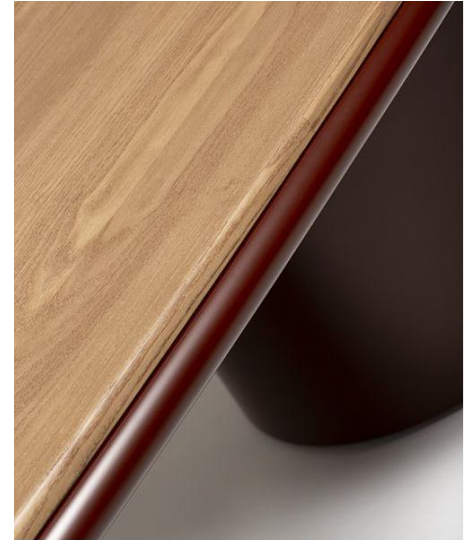

Double

Design: Simone Bonanni

Description

The Double fixed dining table is defined by its distinctive double sculptural base, positioned at varying distances to support different top sizes and create a dynamic architectural presence. Its design explores geometric balance while subtly playing with volume and spatial perception, resulting in a refined yet expressive silhouette.

Available with a base in ash wood or lacquered finish, and a top in ash, lacquered, or optional marble, Double offers versatile combinations to suit contemporary interiors. The subtop, matching the 2 bases, enhances visual harmony, while the blend of generous volumes and soft contours makes this modern dining table a striking centerpiece for elegant dining rooms. Made in Italy.