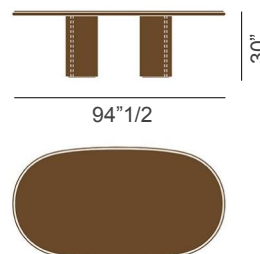

Double

Design: Simone Bonanni

Description

The Double fixed dining table is defined by its distinctive double sculptural base, positioned at varying distances to support different top sizes and create a dynamic architectural presence. Its design explores geometric balance while subtly playing with volume and spatial perception, resulting in a refined yet expressive silhouette.

Available with a base in ash wood or lacquered finish, and a top in ash, lacquered, or optional marble, Double offers versatile combinations to suit contemporary interiors. The subtop, matching the 2 bases, enhances visual harmony, while the blend of generous volumes and soft contours makes this modern dining table a striking centerpiece for elegant dining rooms. Made in Italy.

Dimensions

Double M:

94"1/2W x 51"1/8D x 30"H

Double L:

114"1/8W x 51"1/8D x 30"H

Double M

Double L