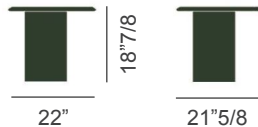

Pebble

Design: Giorgio Bonaguro

Description

Pebble is a refined collection of designer coffee tables inspired by the organic, irregular shapes of stones gently shaped by water. Defined by soft contours and fluid silhouettes, these low tables bring a natural yet contemporary elegance to modern interiors. Available in three different heights and multiple top sizes, the collection offers exceptional versatility for living rooms, lounges, and sophisticated spaces.

Crafted with a lacquered base and a choice of lacquered or marble tops, Pebble allows complete customization through a wide range of finishes and color combinations. From the compact Pebble S, distinguished by its playful proportion between base and top, to the generously sized M and L versions, each piece is remarkably pleasant to the touch and visually harmonious. Perfect as standalone accent tables or combined into sculptural compositions, this collection creates a dynamic interplay of shapes, heights, and premium materials. Made in Italy.

Dimensions

Pebble S:

22"W x 21"5/8D x 18"7/8H

Pebble S

Pebble M:

32"5/8W x 31"1/2D x 15"3/4H

Pebble M

Pebble L:

55"1/8W x 27"1/2D x 12"5/8H

Pebble L