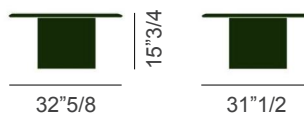

Dimensions

Pebble S:

22"W x 21"5/8D x 18"7/8H

Pebble S

Pebble M:

32"5/8W x 31"1/2D x 15"3/4H

Pebble M

Pebble L:

55"1/8W x 27"1/2D x 12"5/8H

Pebble L