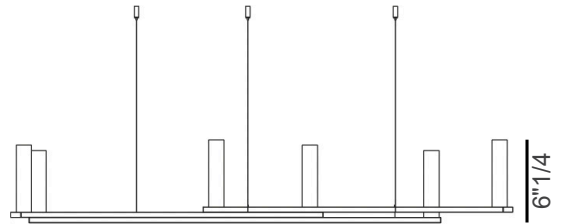

Dix Bougies

Dimensions

PETITE: 43"3/8W x 17"5/8D x 6"1/4H

BIG: 76"W x 29"3/8D x 6"1/4H

Cable max. suspension: 196"7/8 | Rectangular Canopy Size: 9"1/8W x 5"D x 2"H

PETITE

BIG