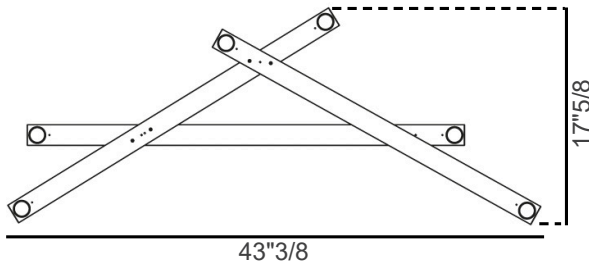

Dix Bougies

Dimensions

PETITE: 43"3/8W x 17"5/8D x 6"1/4H

BIG: 76"W x 29"3/8D x 6"1/4H

Cable max. suspension: 196"7/8 | Rectangular Canopy Size: 9"1/8W x 5"D x 2"H

PETITE

BIG