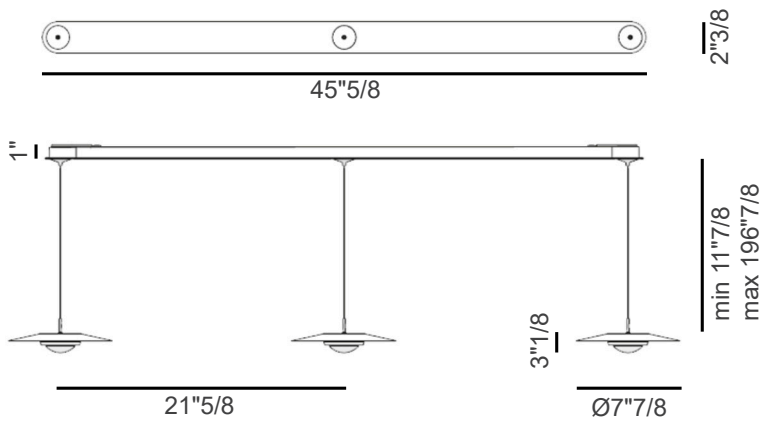

UL Certified.

Koine Cluster

Dimensions

3 LIGHTS: $\text{Ø}7\frac{7}{8}$ x $3\frac{1}{8}$ H + Canopy: $45\frac{5}{8}$ W x $2\frac{3}{8}$ D x 1"H

5 LIGHTS: $\text{Ø}7\frac{7}{8}$ x $3\frac{1}{8}$ H + Canopy: $86\frac{5}{8}$ W x $2\frac{3}{8}$ D x 1"H

Cable length: Min. $11\frac{7}{8}$ | Max. $196\frac{7}{8}$

3 LIGHTS

5 LIGHTS