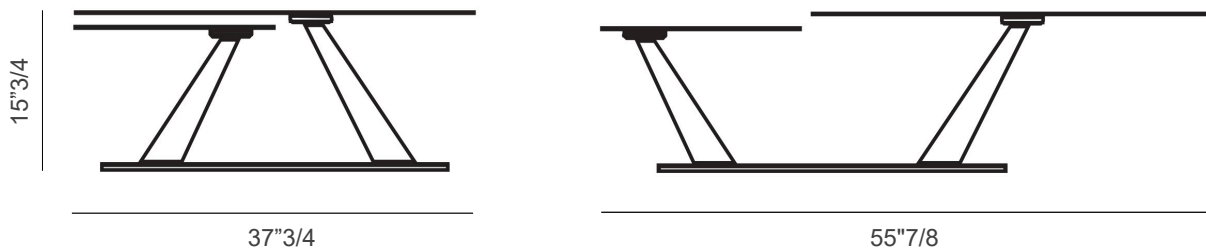

Aqui Coffee Table

Dimensions

Size: min: 37"3/4W x 22"D x 15"3/4H
Extends to: 55"7/8W x 22"D x 15"3/4H

Model: Aqui Coffee Table