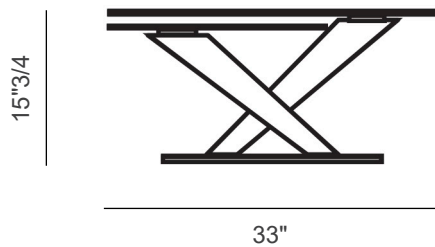

Dimensions

Size: 33"W x 33"D x 15"3/4H

Extends to: 50"1/4W x 41"3/4D x 15"3/4H

Model: Calypso Coffee Table

Closed

Open

Top View