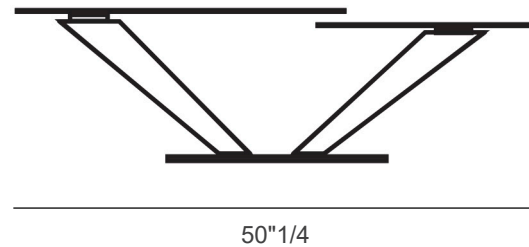

Calypso Coffee Table

Design: Andrea Casati

Description

The Calypso Coffee Table features synchronized revolving tops that rotate in unison, allowing the table to expand with a simple and fluid movement. The design combines lightness and strength, pairing transparent or ceramic surfaces with a galvanized or painted steel base and supports. Available in a range of finishes, the elegant Calypso Coffee Table offers flexibility in both function and aesthetic, adapting easily to different interior styles.

Dimensions

Size: 33"W x 33"D x 15"3/4H

Extends to: 50"1/4W x 41"3/4D x 15"3/4H

Model: Calypso Coffee Table

Closed

Open

Top View