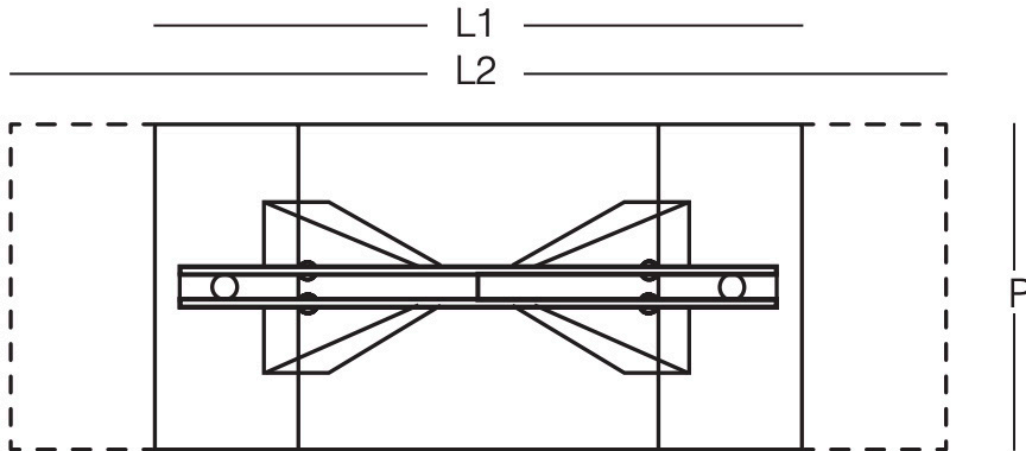

Delta Extendable Table

Design: Andrea Casati

Description

The elegant Delta Extendable Table is a contemporary dining table designed with glass top and extensions, paired with a chromed or painted metal base and track. A patented easy-glide mechanism allows the lateral extensions to be pulled out smoothly. Also available with ceramic tops, Delta combines clean lines, practical functionality, and refined materials for a versatile dining solution.

Finishes & Materials

Top: Glass, Ceramic Stone or Ceramic Porcelain

Legs: Metal

Delta Table

Dimensions

Size A: W: (min: 63", max: 94"1/2) x 39"3/8D x 29"1/2H

Size B: W: (min: 70"7/8, max: 102"3/8) x 39"3/8D x 29"1/2H

Size C: W: (min: 78"3/4, max: 110"1/4) x 39"3/8D x 29"1/2H

Size D: W: (min: 86"5/8, max: 118"1/8) x 39"3/8D x 29"1/2H

Model: Delta Extendable Table

Top View

L1 L2 P

63" → 94"1/2 x 39"3/8. H: 29"1/2

70"7/8 → 102"3/8 x 39"3/8. H: 29"1/2

78"3/4 → 110"1/4 x 39"3/8. H: 29"1/2

86"5/8 → 118"1/8 x 39"3/8. H: 29"1/2