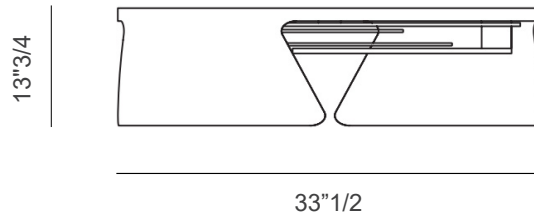

Discovery Coffee Table

Dimensions

Size: 31"1/2W x 33"1/2D x 13"3/4H

Extends to: 78"3/4W x 33"1/2D x 13"3/4H

Model: Discovery Coffee Table