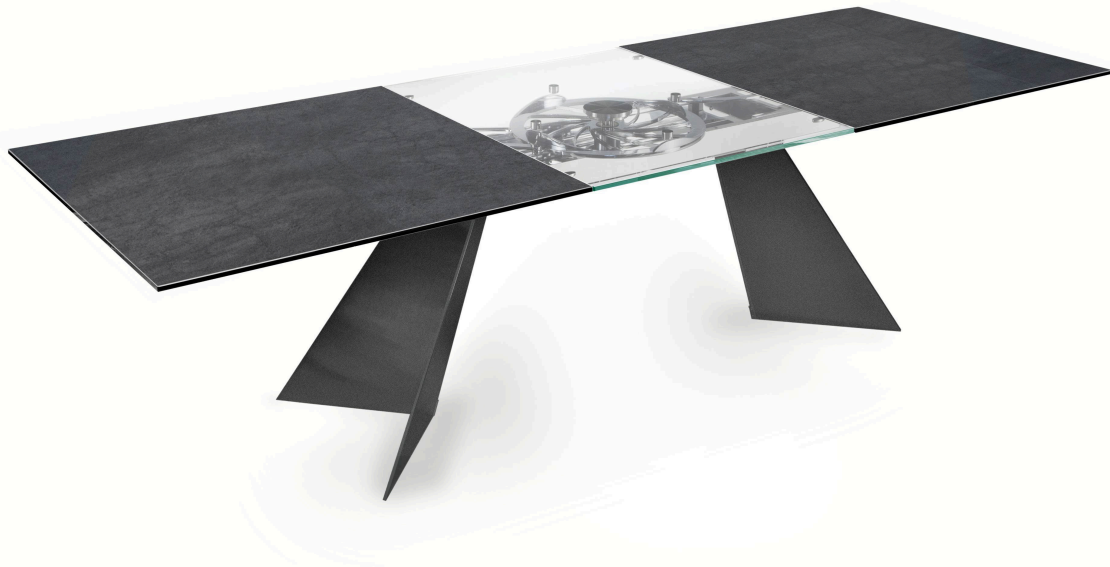

## Galax Extendable Table

*Design: Andrea Casati*

### *Description*

The contemporary Galax Extendable Dining Table combines contemporary elegance with advanced functionality. Available with glass or ceramic tops and supported by chromed or painted steel legs, it features a synchronized extension system that widens the table through lateral extensions while lifting a central extension into place. The mechanism can be operated with or without remote control, ensuring smooth and effortless transformation for modern dining spaces.

### *Finishes & Materials*

**Main Top:** Glass

**Side Tops:** Glass, Ceramic Stone or Ceramic Porcelain

**Legs:** Metal

**Mechanism:** Metal

### *Dimensions*

**Size A:** 78"3/4 - 110"1/4W x 39"3/8D x 29"1/2H

**Size B:** 78"3/4 - 110"1/4W x 43"1/4D x 29"1/2H