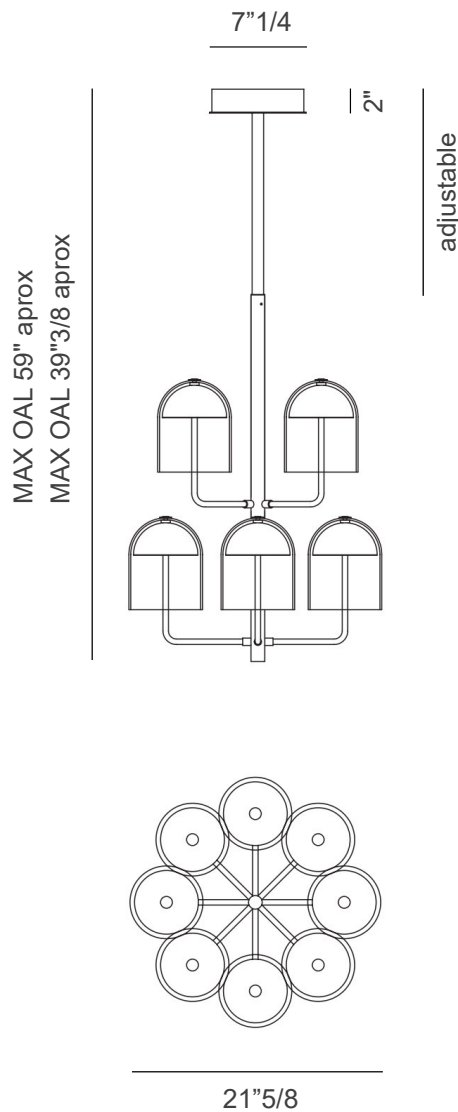

Doma Chandelier

Design: Massimo Tonetto

Description

The elegant Doma Chandelier Lamp is characterized by its suspended forms, designed to enhance large indoor environments with a strong yet balanced presence. Tubular metal arms extend outward from the structure, supporting eight bell-shaped Murano glass shades that diffuse soft, indirect light throughout the surrounding space.

Finishes & Materials

Structure: Metal
Shade: Glass

Doma Chandelier

Dimensions

Size A: Ø21"5/8 x H(Adjustable: min: 39"3/8, max: 59")

Size B: 35"7/8W x 21"5/8D x H(Adjustable: min: 39"3/8, max: 59")

Size A: Standard Doma Chandelier

Function: Suspension

Location: Interior

Light Emission: Downlight

Light Source: 8 x 7W 350mA 1120Lm

Light Temperature: 2700K

CRI: >80

Energy Efficiency: D

Rated Voltage: 110V

Frequency: 50-60Hz

Supply: Terminal Block

Ballast: Ballast Included

Doma Chandelier

Size B: Linear Doma Chandelier

Function: Suspension
Location: Interior
Light Emission: Downlight
Light Source: 8 x 7W 350mA 1120Lm
Light Temperature: 2700K
CRI: >80
Energy Efficiency: D
Rated Voltage: 110V
Frequency: 50-60Hz
Supply: Terminal Block
Ballast: Ballast Included