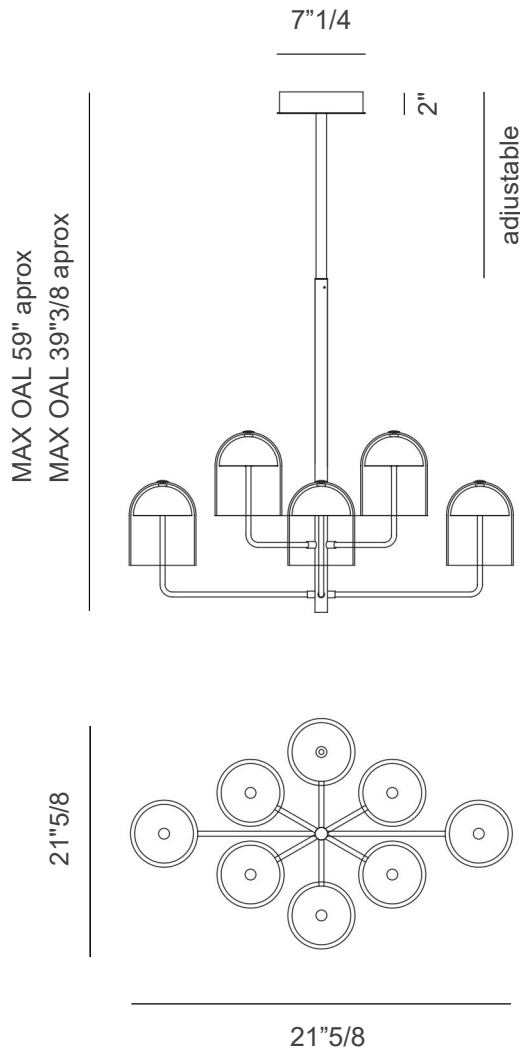

Doma Chandelier

Design: Massimo Tonetto

Description

The elegant Doma Chandelier Lamp is characterized by its suspended forms, designed to enhance large indoor environments with a strong yet balanced presence. Tubular metal arms extend outward from the structure, supporting eight bell-shaped Murano glass shades that diffuse soft, indirect light throughout the surrounding space.

Finishes & Materials

Structure: Metal
Shade: Glass

Doma Chandelier

Dimensions

Size A: Ø21"5/8 x H(Adjustable: min: 39"3/8, max: 59")

Size B: 35"7/8W x 21"5/8D x H(Adjustable: min: 39"3/8, max: 59")

Size A: Standard Doma Chandelier

Function: Suspension

Location: Interior

Light Emission: Downlight

Light Source: 8 x 7W 350mA 1120Lm

Light Temperature: 2700K

CRI: >80

Energy Efficiency: D

Rated Voltage: 110V

Frequency: 50-60Hz

Supply: Terminal Block

Ballast: Ballast Included

Doma Chandelier

Size B: Linear Doma Chandelier

Function: Suspension
Location: Interior
Light Emission: Downlight
Light Source: 8 x 7W 350mA 1120Lm
Light Temperature: 2700K
CRI: >80
Energy Efficiency: D
Rated Voltage: 110V
Frequency: 50-60Hz
Supply: Terminal Block
Ballast: Ballast Included