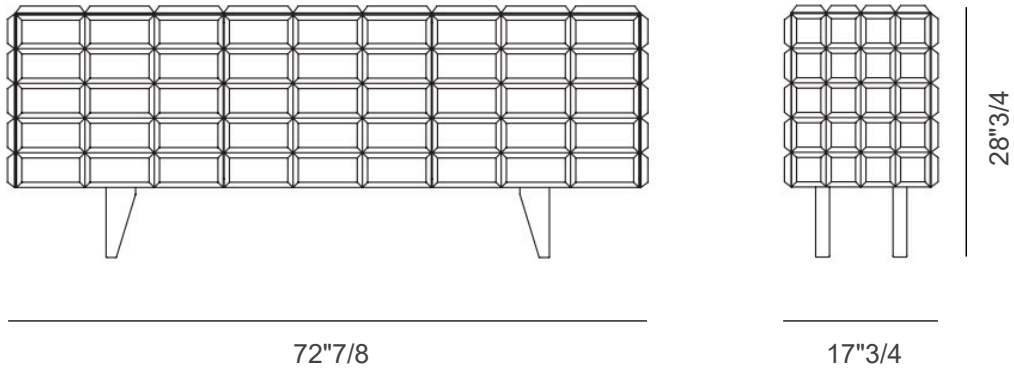

Star Sideboard

Design: Massimo Tonetto

Description

The contemporary Star Sideboard dominates spaces with its sculptural presence, defined by a strong and expressive use of material. A single slab of marble is transformed into a three-dimensional element, creating a striking visual centerpiece. The marble structure rests on a solid metal base, available in both flat and trapezoidal feet, reinforcing the cabinet's bold yet balanced composition.

Finishes & Materials

Structure: Marble

Legs / Base: Metal

Star Sideboard

Dimensions

Size A: 72"7/8W x 17"3/4D x 28"3/4H

Size B: 72"7/8W x 17"3/4D x 24"3/8H

Size A: Standard Star Sideboard

Size A: Flat Star Sideboard