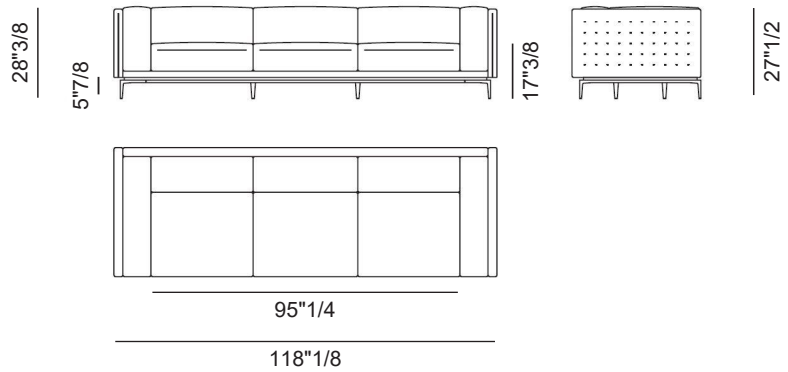

Finishes & Materials

Cover: Fabric or leather.

Base: Metal.

Legend

Dimensions

Size A: 91"3/8W x 39"3/4D x 28"3/8H

Size B: 102"3/8W x 39"3/4D x 28"3/8H

Size C: 110"1/4W x 39"3/4D x 28"3/8H

Size A

Size B

Size C

Legend

Dimensions

Size D: 118"1/8W x 39"3/4D x 28"3/8H

Size E: 126"W x 39"3/4D x 28"3/8H

Size D