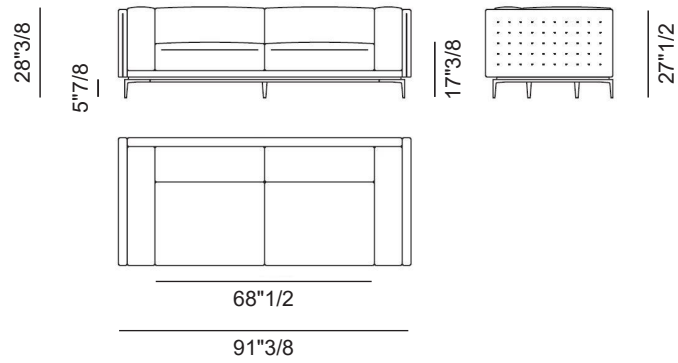

Finishes & Materials

Cover: Fabric or leather.

Base: Metal.

Legend

Dimensions

Size A: 91"3/8W x 39"3/4D x 28"3/8H

Size B: 102"3/8W x 39"3/4D x 28"3/8H

Size C: 110"1/4W x 39"3/4D x 28"3/8H

Size A

Size B

Size C

Legend

Dimensions

Size D: 118"1/8W x 39"3/4D x 28"3/8H

Size E: 126"W x 39"3/4D x 28"3/8H

Size D