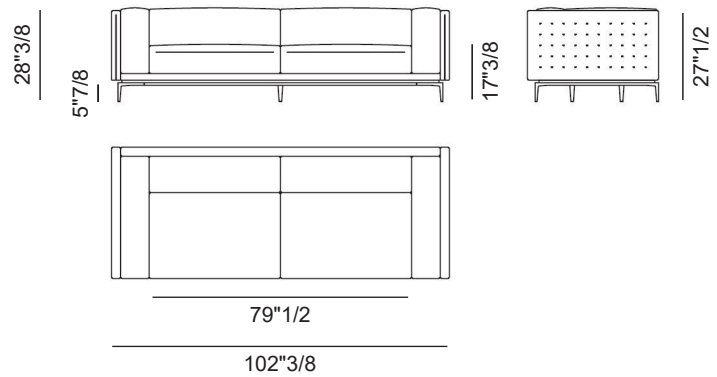

Finishes & Materials

Cover: Fabric or leather.

Base: Metal.

Legend

Dimensions

Size A: 91"3/8W x 39"3/4D x 28"3/8H

Size B: 102"3/8W x 39"3/4D x 28"3/8H

Size C: 110"1/4W x 39"3/4D x 28"3/8H

Size A

Size B

Size C

Legend

Dimensions

Size D: 118"1/8W x 39"3/4D x 28"3/8H

Size E: 126"W x 39"3/4D x 28"3/8H

Size D