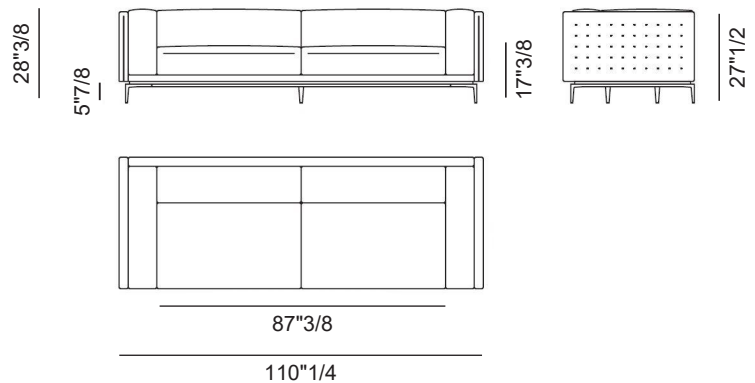

Finishes & Materials

Cover: Fabric or leather.

Base: Metal.

Legend

Dimensions

Size A: 91"3/8W x 39"3/4D x 28"3/8H

Size B: 102"3/8W x 39"3/4D x 28"3/8H

Size C: 110"1/4W x 39"3/4D x 28"3/8H

Size A

Size B

Size C

Legend

Dimensions

Size D: 118"1/8W x 39"3/4D x 28"3/8H

Size E: 126"W x 39"3/4D x 28"3/8H

Size D