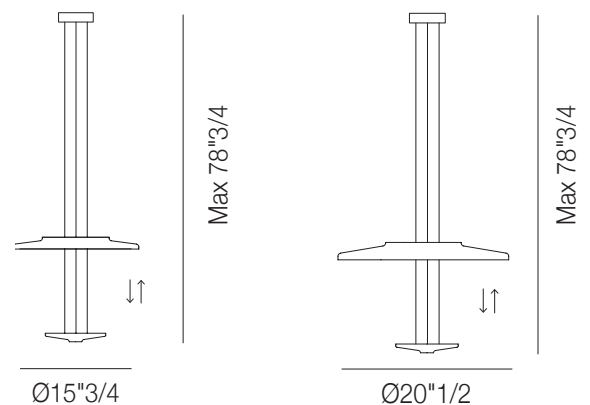

Dione *Designer: Atelier Oi*

Description

Suspension lamp featuring a metal base with integrated dual LED sources providing both 2700K/3000K ambient diffusion and high-output directional downlighting. The glass discs are mounted on a proprietary sliding attachment system, allowing for independent vertical positioning along the suspension cables.

Light source:

LED 23 12W + 14W - 3500lm - 2700K or 3000K

Dimmer:

DIM2 (Phase Cut) or DIM3 (0-10V / 1-10V / PUSH)

Dimensions

Size A: Ø15"3/4 x 78"3/4MaxH of Tensors and Canopy

Size B: Ø20"1/2 x 78"3/4MaxH of Tensors and Canopy

Finishes and materials

Frame: Matt Steel or Matt Black Nickel.

Lampshade: Glass.