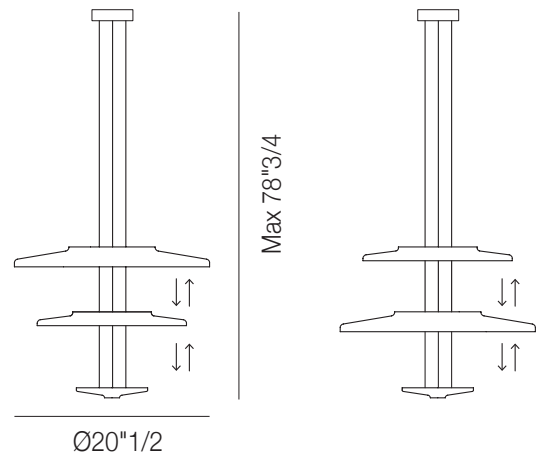

Dione *Designer: Atelier Oi*

Description

Suspension lamp featuring a metal base with integrated dual LED sources providing both 2700K/3000K ambient diffusion and high-output directional downlighting. The dual diffuser glass discs are mounted on a proprietary sliding attachment system, allowing for independent vertical positioning along the suspension cables.

Light source:

LED 23 12W + 14W - 3500lm - 2700K or 3000K

Dimmer:

DIM2 (Phase Cut) or DIM3 (0-10V / 1-10V / PUSH)

Dimensions

Size: Ø20"1/2 x 78"3/4MaxH of Tensors and Canopy

Finishes and materials

Frame: Matt Steel or Matt Black Nickel.

Lampshade: Glass.