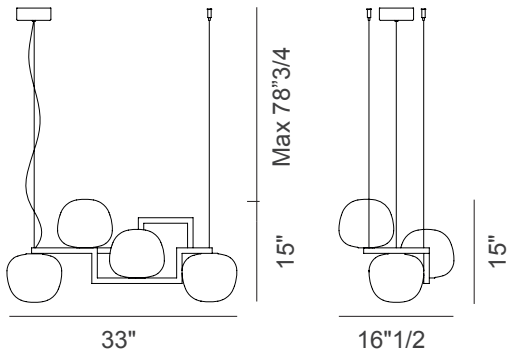

Globose

Design: Romani Saccani Architetti Associati

Description

Suspension lamp featuring a 20x20mm square-section metal frame available in matte black or matte bronze finishes. It supports multiple blown glass diffusers (7" 7/8 diameter) available in shaded white or a textured "hammered" crystal finish. The fixture is offered in two primary configurations: Size A (4 light points) and Size B (6 light points), powered by a single power cable and suspended by adjustable stainless steel wires. Utilizing E12 lamp sources, it is engineered for high-performance 360° illumination and is hand-assembled to Vistosi's prestigious artisanal standards. Made in Italy.

Light source:

E12 40W x 4 light bulbs for Size A
E12 40W x 6 light bulbs for Size B

Dimensions:

Size A: 33"W x 16"1/2D x 15"H +
78"3/4MaxH of Tensors and Canopy

Size B: 56"1/4W x 20"D x 19"H +
78"3/4MaxH of Tensors and Canopy

Finishes and materials

Frame: Metal.

Diffuser: Blown glass.

Globose

Size A

Size B