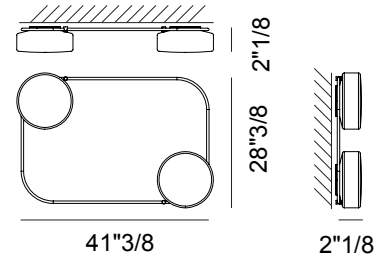

## *Description*

This dual-purpose wall and ceiling luminaire features a painted brass frame with rounded rectangular geometries surrounding a central white satin-finish glass diffuser. That provides diffused, glare-free 360° light. The system is highly modular, offering multiple sizes and is engineered for layered installations using a low-profile mounting system. IP20 rated for prestigious interior environments. Made in Italy.

## *Dimensions*

**Size A:** 30"5/8W x 2"1/8D x 20"H

**Size B:** 36"W x 2"1/8D x 28"1/8H

**Size C:** 41"3/8W x 2"1/8D x 28"3/8H

**Size D:** 43"1/4W x 2"1/8D x 30"1/2H

**Size E:** 44"7/8W x 2"18D x 31"1/2H

## Tier

---

Size A

Size B

Size C

Size D

Size E