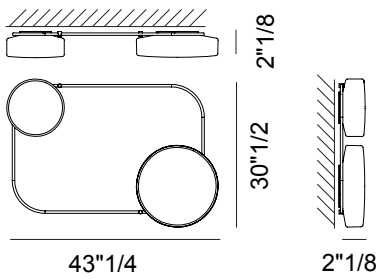

## *Description*

This dual-purpose wall and ceiling luminaire features a painted brass frame with rounded rectangular geometries surrounding a central white satin-finish glass diffuser. That provides diffused, glare-free 360° light. The system is highly modular, offering multiple sizes and is engineered for layered installations using a low-profile mounting system. IP20 rated for prestigious interior environments. Made in Italy.

## *Dimensions*

**Size A:** 30"5/8W x 2"1/8D x 20"H

**Size B:** 36"W x 2"1/8D x 28"1/8H

**Size C:** 41"3/8W x 2"1/8D x 28"3/8H

**Size D:** 43"1/4W x 2"1/8D x 30"1/2H

**Size E:** 44"7/8W x 2"18D x 31"1/2H

## Tier

---

Size A

Size B

Size C

Size D

Size E