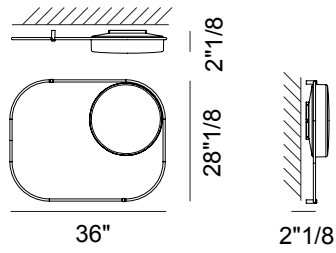

## *Description*

This dual-purpose wall and ceiling luminaire features a painted brass frame with rounded rectangular geometries surrounding a central white satin-finish glass diffuser. That provides diffused, glare-free 360° light. The system is highly modular, offering multiple sizes and is engineered for layered installations using a low-profile mounting system. IP20 rated for prestigious interior environments. Made in Italy.

## *Dimensions*

**Size A:** 30"5/8W x 2"1/8D x 20"H

**Size B:** 36"W x 2"1/8D x 28"1/8H

**Size C:** 41"3/8W x 2"1/8D x 28"3/8H

**Size D:** 43"1/4W x 2"1/8D x 30"1/2H

**Size E:** 44"7/8W x 2"18D x 31"1/2H

## Tier

---

Size A

Size B

Size C

Size D

Size E