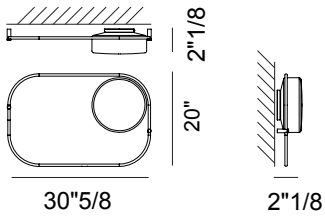

## *Description*

This dual-purpose wall and ceiling luminaire features a painted brass frame with rounded rectangular geometries surrounding a central white satin-finish glass diffuser. That provides diffused, glare-free 360° light. The system is highly modular, offering multiple sizes and is engineered for layered installations using a low-profile mounting system. IP20 rated for prestigious interior environments. Made in Italy.

## *Dimensions*

**Size A:** 30"5/8W x 2"1/8D x 20"H

**Size B:** 36"W x 2"1/8D x 28"1/8H

**Size C:** 41"3/8W x 2"1/8D x 28"3/8H

**Size D:** 43"1/4W x 2"1/8D x 30"1/2H

**Size E:** 44"7/8W x 2"18D x 31"1/2H

## Tier

---

Size A

Size B

Size C

Size D

Size E