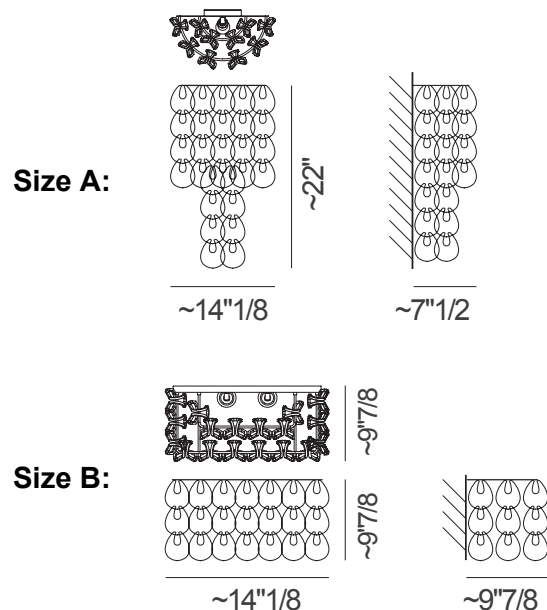

Giogali

Design: Angelo Mangiarotti

Description

The Giogali Wall Lamp is a design icon by Angelo Mangiarotti featuring a modular system of interlocking hand-blown glass hooks. Engineered with a painted metal frame in chrome or bronze. This Italian-made classic is fully dimmable, offering a sophisticated blend of Venetian tradition and mid-century modularity.

Light source: E12 1 x 60W or E26 2 x 60W
Dimmed with a "phase cut" system (DIM 1).

Dimensions

Size A: ~14"1/8W x ~7"1/2D x ~22"H

Size B: ~19"5/8W x ~9"7/8D x ~9"7/8H

Finishes and materials

Frame: Metal.
Diffuser: Glass