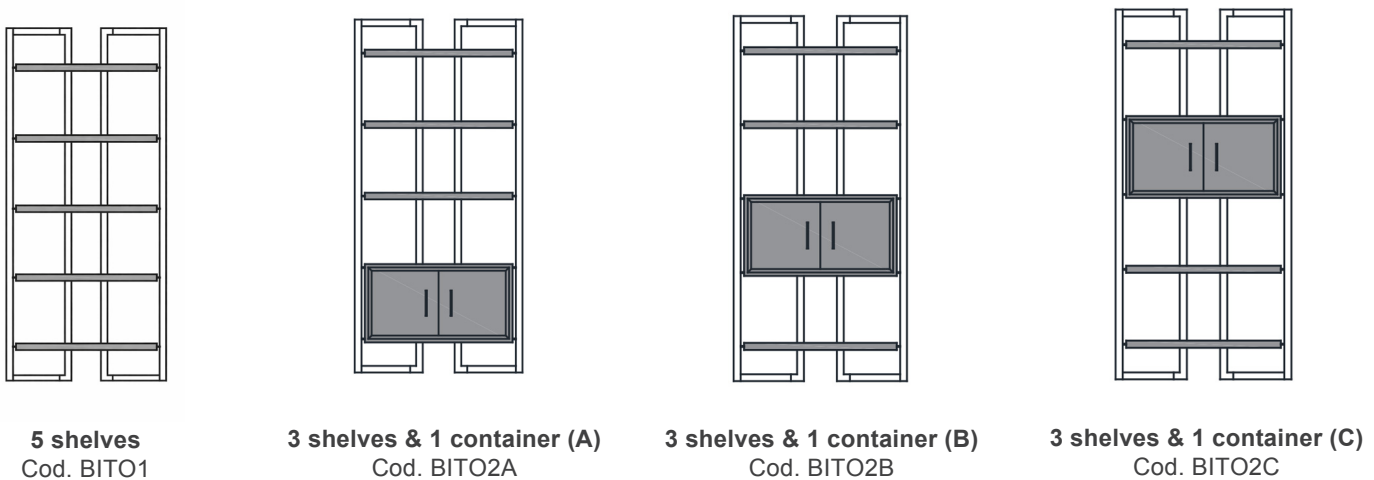

Itoku

Dimensions

39"3/8W x 21"5/8D x 82"5/8H

Versions