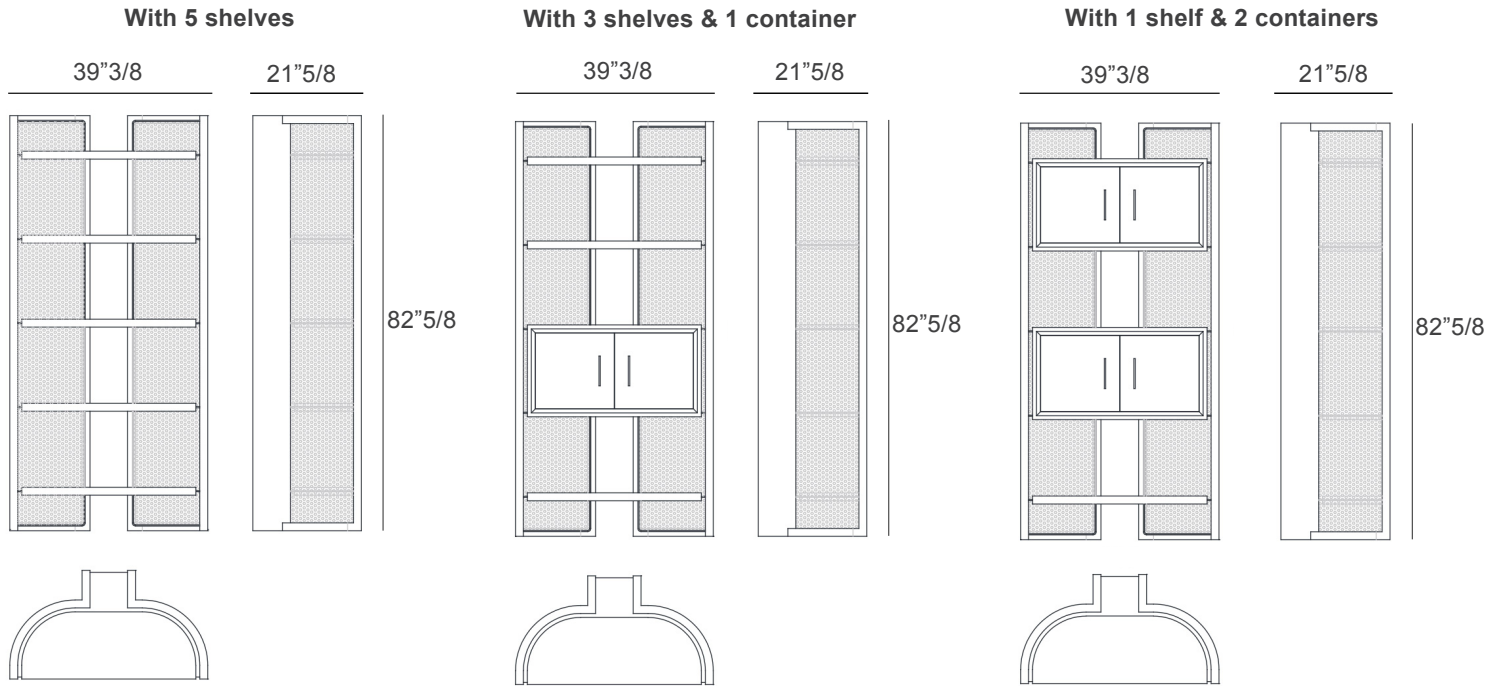

### *Finishes & Materials*

**Structure:** Solid Ash Wood & Vienna straw.

**Shelves & Containers:** MDF Ash veneer.

**Handles & Details:** Metal.

### Dimensions

39"3/8W x 21"5/8D x 82"5/8H