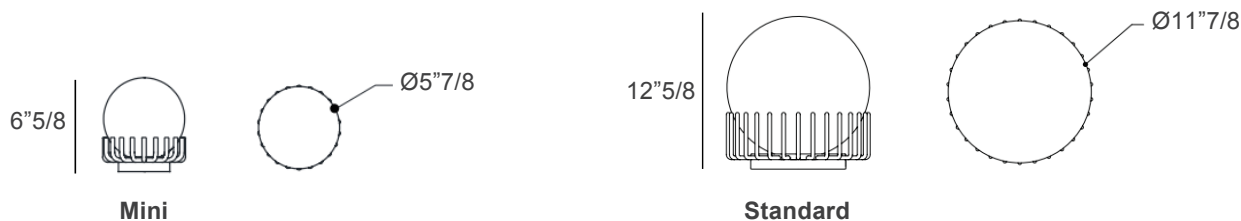

Lucy

Design: Claudia Campone & Martina Stancati

Description

Lucy is a decorative table lamp designed to provide diffused ambient lighting, available in two sizes, equipped with an E26 socket for the standard version and a G9 socket for the mini version (bulbs not included). LED bulbs are recommended for optimal efficiency and longevity. The material combination of metal and glass ensures durability while maintaining the refined aesthetic expected in luxury lights. The product includes a Type F (EU Schuko) plug with Type A (USA) adapter and is CE certified. Made in Italy.

Dimensions

Mini: Ø5"7/8 x 6"5/8H - Cod. BLUC15

Standard: Ø11"7/8 x 12"5/8H - Cod. BLUC30

Finishes & Materials

Diffusers Structure: Glossy Opal Glass.

Diffusers Rods: Metal with galvanic finishing.

Base: Matt Varnished.