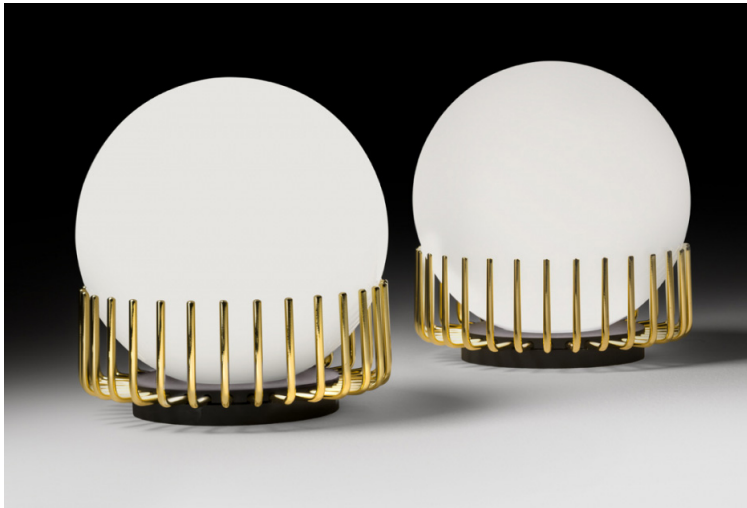

Lucy

Design: Claudia Campone & Martina Stancati

Description

Lucy is a decorative table lamp designed to provide diffused ambient lighting, available in two sizes, equipped with an E26 socket for the standard version and a G9 socket for the mini version (bulbs not included). LED bulbs are recommended for optimal efficiency and longevity. The material combination of metal and glass ensures durability while maintaining the refined aesthetic expected in luxury lights. The product includes a Type F (EU Schuko) plug with Type A (USA) adapter and is CE certified. Made in Italy.

Dimensions

Mini: Ø5"7/8 x 6"5/8H - Cod. BLUC15

Standard: Ø11"7/8 x 12"5/8H - Cod. BLUC30

Finishes & Materials

Diffusers Structure: Glossy Opal Glass.

Diffusers Rods: Metal with galvanic finishing.

Base: Matt Varnished.