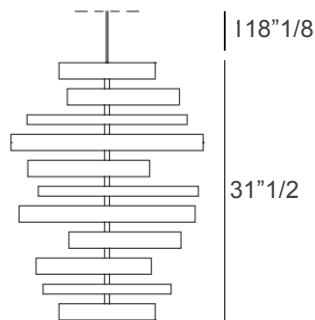

## *Description*

Olimpia is a suspension lamp defined by a harmonious and hypnotic balance, conceived as a sculptural centerpiece for refined interiors.

Its composition features a series of asymmetrically arranged circular elements rotating around a central rod, creating a dynamic structure that appears both rational and fluid.

The non-concentric circles share a common center while maintaining an intentionally irregular layout. The fixture is equipped with 12 G9 sockets (bulbs not included), with LED bulbs recommended for efficiency and performance and CE certification.

## *Dimensions*

Ø23"5/8 x 31"1/2H + 118"1/8 of Cable - Cod. BOLIM80G

Ø23"5/8