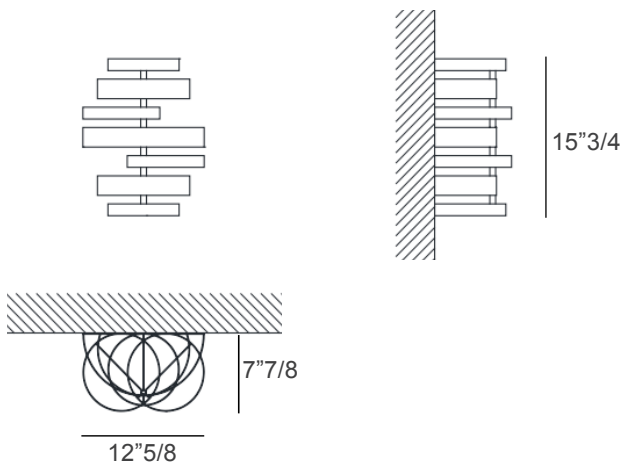

Olly

Design: Carla Palù

Description

Olly translates the balanced geometry of the Olimpia chandelier into a refined wall-mounted composition. Its asymmetrical circular elements, sharing a common center, lean elegantly against the wall, creating a sculptural presence that enhances sophisticated interiors. Crafted in stainless steel, the non-concentric circles develop around a central axis, generating elongated and harmonious shadow effects. This dynamic structure produces both downward and diffused illumination. Olly is equipped with two G9 light sources (bulbs not included), with LED bulbs recommended for optimal efficiency. CE certification ensures compliance with safety standards, while the compact wall-mounted format offers versatile placement. The refined proportions and sculptural light distribution make Olly an ideal element for sophisticated contemporary lighting fixtures applications in residential and contract environments.

Made in Italy.

Dimensions

12"5/8W x 15"3/4H x 7"7/8D - Cod. BOLL40G

Finishes & Materials

Structure: Stainless steel with galvanic finishing.