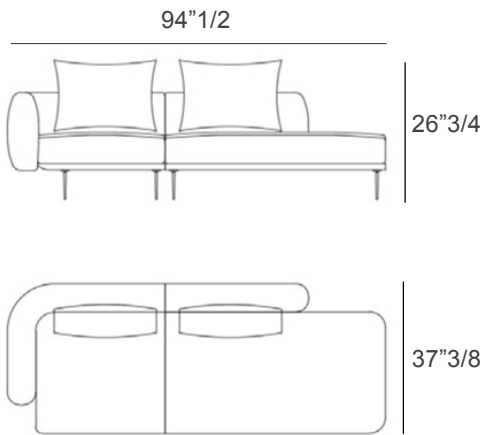

### Compositions

A) 94"1/2W x 37"3/8D x 26"3/4H - Cod. DI56 A (04 + 18)

B) 172"3/8W x 59"D x 26"3/4H - Cod. DI56 B (19 + 12 + 16)

A) 2 back cushions included (27"1/2W x 15"3/4)

B) 2 back cushions included (27"1/2W x 15"3/4)