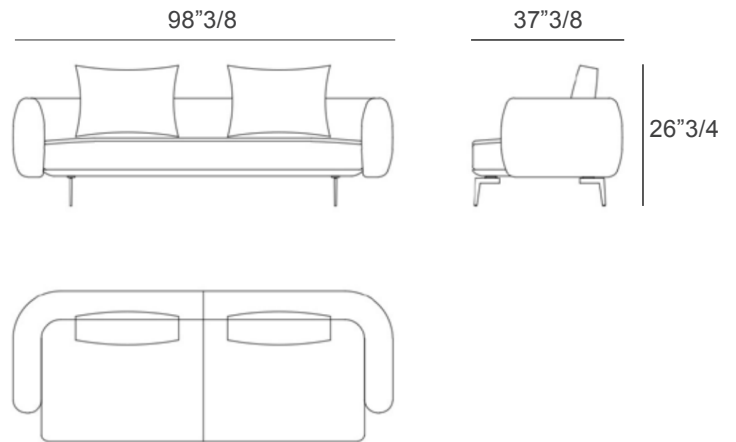

Made in Italy.

Finishes & Materials

Cover: Fabric, Velvet or Leather.

Base: Leather.

Feet: Metal.

Sirio

Dimensions

A) Two-Seater: 78"3/4W x 37"3/8D x 26"3/4H - Cod. DI56 01

B) Three-Seater: 98"3/8W x 37"3/8D x 26"3/4H - Cod. DI56 02

C) Four-Seater: 118"1/8W x 37"3/8D x 26"3/4H - Cod. DI56 03

A) 2 back cushions included

B) 2 back cushions included

C) 3 back cushions included