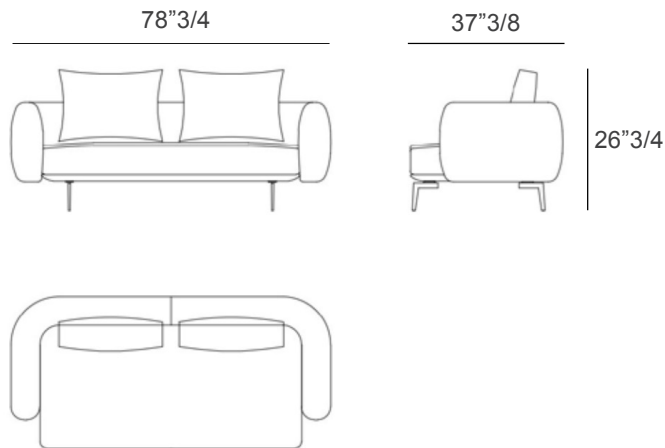

Made in Italy.

Finishes & Materials

Cover: Fabric, Velvet or Leather.

Base: Leather.

Feet: Metal.

Sirio

Dimensions

A) Two-Seater: 78"3/4W x 37"3/8D x 26"3/4H - Cod. DI56 01

B) Three-Seater: 98"3/8W x 37"3/8D x 26"3/4H - Cod. DI56 02

C) Four-Seater: 118"1/8W x 37"3/8D x 26"3/4H - Cod. DI56 03

A) 2 back cushions included

B) 2 back cushions included

C) 3 back cushions included