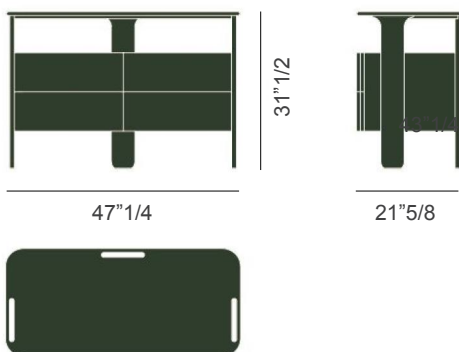

Designed primarily for the bedroom yet equally suited to an elegant entrance or living area, Trio D is available in two sizes, L and S, to adapt to different spaces. The structure and top are lacquered, with the option of a marble top for a more luxurious touch, while legs and handles are crafted in solid ash wood.

47"1/4W x 21"5/8D x 31"1/2H

Trio D - S

Trio D - L:

63"W x 21"5/8D x 31"1/2H

TRio D - L