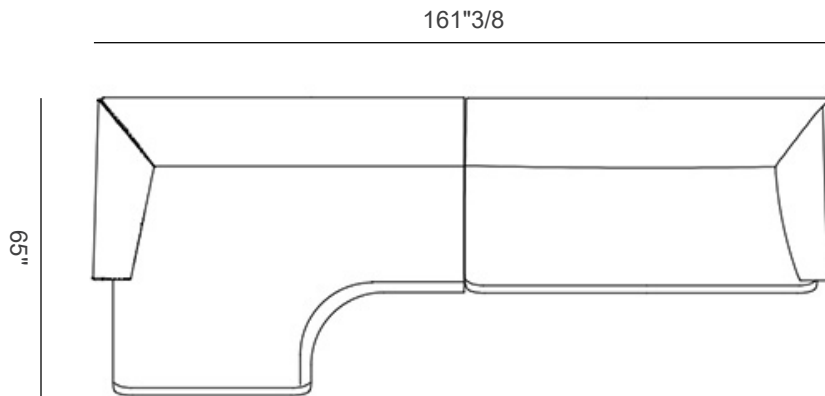

Finishes & Materials

Cover: Fabric or Leather

Gast Sofa

Dimensions

- Size A:** 161"3/8W x 65"D x 26"5/8H(SH: 15"3/4)
- Size B:** 128"W x 68"7/8D x 26"5/8H(SH: 15"3/4)
- Size C:** 145"5/8W x 70"D x 26"5/8H(SH: 15"3/4)
- Size D:** 177"1/8W x 98"D x 26"5/8H(SH: 15"3/4)
- Size E:** 163"W x 79"1/2D x 26"5/8H(SH: 15"3/4)
- Size F:** 177"1/8W x 177"1/8D x 26"5/8H(SH: 15"3/4)

Size A: Composition A

Height: 26"5/8
Seat Height: 15"3/4

Gast Sofa

Size B: Composition B

Size C: Composition C

Gast Sofa

Size D: Composition D

Size E: Composition E

Gast Sofa

Size F: Composition F