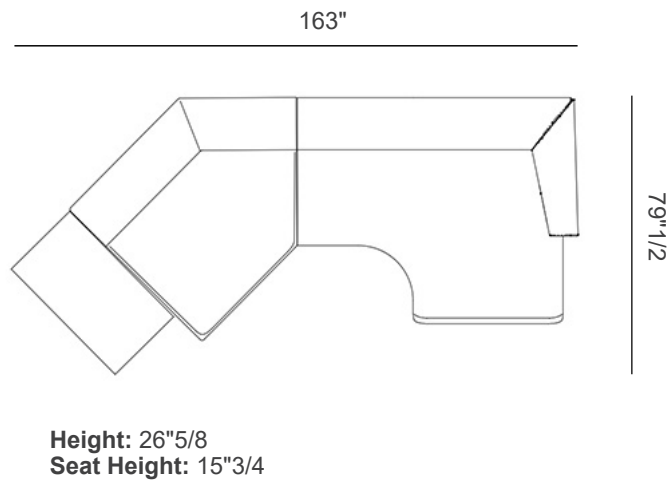

Finishes & Materials

Cover: Fabric or Leather

Gast Sofa

Dimensions

- Size A:** 161"3/8W x 65"D x 26"5/8H(SH: 15"3/4)
- Size B:** 128"W x 68"7/8D x 26"5/8H(SH: 15"3/4)
- Size C:** 145"5/8W x 70"D x 26"5/8H(SH: 15"3/4)
- Size D:** 177"1/8W x 98"D x 26"5/8H(SH: 15"3/4)
- Size E:** 163"W x 79"1/2D x 26"5/8H(SH: 15"3/4)
- Size F:** 177"1/8W x 177"1/8D x 26"5/8H(SH: 15"3/4)

Size A: Composition A

Height: 26"5/8
Seat Height: 15"3/4

Gast Sofa

Size B: Composition B

Size C: Composition C

Gast Sofa

Size D: Composition D

Size E: Composition E

Gast Sofa

Size F: Composition F