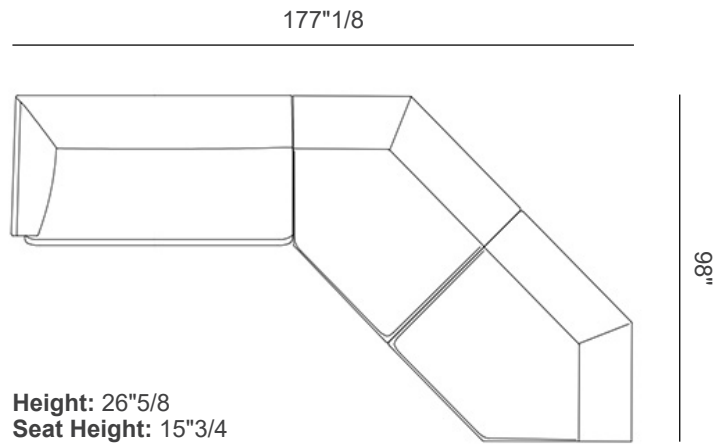

Finishes & Materials

Cover: Fabric or Leather

Gast Sofa

Dimensions

- Size A:** 161"3/8W x 65"D x 26"5/8H(SH: 15"3/4)
- Size B:** 128"W x 68"7/8D x 26"5/8H(SH: 15"3/4)
- Size C:** 145"5/8W x 70"D x 26"5/8H(SH: 15"3/4)
- Size D:** 177"1/8W x 98"D x 26"5/8H(SH: 15"3/4)
- Size E:** 163"W x 79"1/2D x 26"5/8H(SH: 15"3/4)
- Size F:** 177"1/8W x 177"1/8D x 26"5/8H(SH: 15"3/4)

Size A: Composition A

Height: 26"5/8
Seat Height: 15"3/4

Gast Sofa

Size B: Composition B

Size C: Composition C

Gast Sofa

Size D: Composition D

Size E: Composition E

Gast Sofa

Size F: Composition F