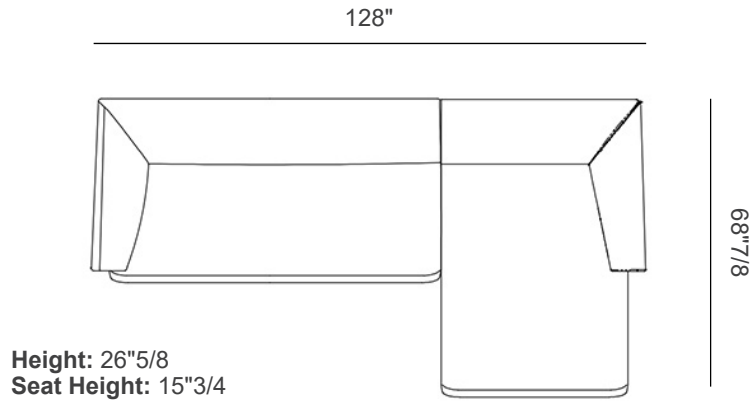

Finishes & Materials

Cover: Fabric or Leather

Gast Sofa

Dimensions

- Size A:** 161"3/8W x 65"D x 26"5/8H(SH: 15"3/4)
- Size B:** 128"W x 68"7/8D x 26"5/8H(SH: 15"3/4)
- Size C:** 145"5/8W x 70"D x 26"5/8H(SH: 15"3/4)
- Size D:** 177"1/8W x 98"D x 26"5/8H(SH: 15"3/4)
- Size E:** 163"W x 79"1/2D x 26"5/8H(SH: 15"3/4)
- Size F:** 177"1/8W x 177"1/8D x 26"5/8H(SH: 15"3/4)

Size A: Composition A

Height: 26"5/8
Seat Height: 15"3/4

Gast Sofa

Size B: Composition B

Size C: Composition C

Gast Sofa

Size D: Composition D

Size E: Composition E

Gast Sofa

Size F: Composition F