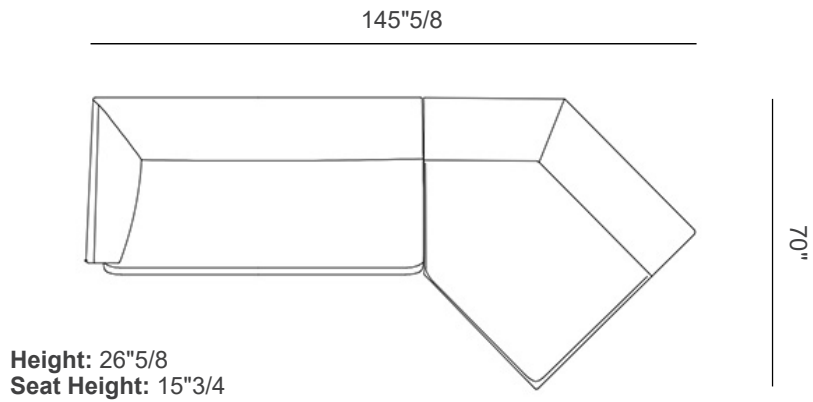

Finishes & Materials

Cover: Fabric or Leather

Gast Sofa

Dimensions

- Size A:** 161"3/8W x 65"D x 26"5/8H(SH: 15"3/4)
- Size B:** 128"W x 68"7/8D x 26"5/8H(SH: 15"3/4)
- Size C:** 145"5/8W x 70"D x 26"5/8H(SH: 15"3/4)
- Size D:** 177"1/8W x 98"D x 26"5/8H(SH: 15"3/4)
- Size E:** 163"W x 79"1/2D x 26"5/8H(SH: 15"3/4)
- Size F:** 177"1/8W x 177"1/8D x 26"5/8H(SH: 15"3/4)

Size A: Composition A

Height: 26"5/8
Seat Height: 15"3/4

Gast Sofa

Size B: Composition B

Size C: Composition C

Gast Sofa

Size D: Composition D

Size E: Composition E

Gast Sofa

Size F: Composition F