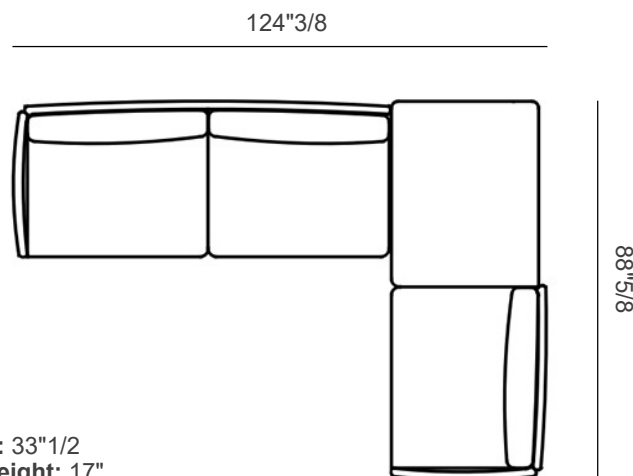

Finishes & Materials

Cover: Fabric or Leather

Structure: Metal

Wilton Sofa

Dimensions

- Size A: 130"W x 65"D x 33"1/2H(SH: 17")
- Size B: 98"3/8W x 35"7/8D x 33"1/2H(SH: 17")
- Size C: 124"3/8W x 88"5/8D x 33"1/2H(SH: 17")
- Size D: 130"W x 124"3/8D x 33"1/2H(SH: 17")
- Size E: 130"W x 100"3/4D x 33"1/2H(SH: 17")
- Size F: 106"1/4W x 65"D x 33"1/2H(SH: 17")
- Size G: 124"3/8W x 98"3/8D x 33"1/2H(SH: 17")
- Size H: 124"3/8W x 88"5/8D x 33"1/2H(SH: 17")
- Size I: 124"3/8W x 90"1/2D x 33"1/2H(SH: 17")

Size A: Composition A

Wilton Sofa

Size B: Composition B

Height: 33"1/2
Seat Height: 17"

Size C: Composition C

Height: 33"1/2
Seat Height: 17"

Wilton Sofa

Size D: Composition D

Size E: Composition E

Wilton Sofa

Size F: Composition F

Size G: Composition G

Wilton Sofa

Size H: Composition I

Size I: Composition I