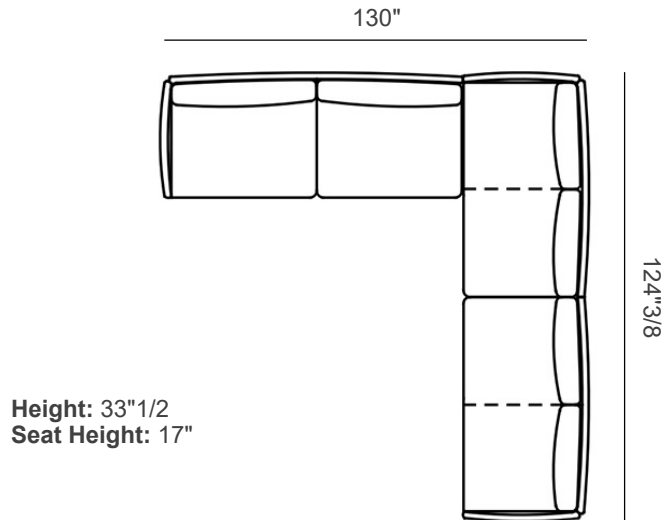

Finishes & Materials

Cover: Fabric or Leather

Structure: Metal

Wilton Sofa

Dimensions

- Size A: 130"W x 65"D x 33"1/2H(SH: 17")
- Size B: 98"3/8W x 35"7/8D x 33"1/2H(SH: 17")
- Size C: 124"3/8W x 88"5/8D x 33"1/2H(SH: 17")
- Size D: 130"W x 124"3/8D x 33"1/2H(SH: 17")
- Size E: 130"W x 100"3/4D x 33"1/2H(SH: 17")
- Size F: 106"1/4W x 65"D x 33"1/2H(SH: 17")
- Size G: 124"3/8W x 98"3/8D x 33"1/2H(SH: 17")
- Size H: 124"3/8W x 88"5/8D x 33"1/2H(SH: 17")
- Size I: 124"3/8W x 90"1/2D x 33"1/2H(SH: 17")

Size A: Composition A

Wilton Sofa

Size B: Composition B

Height: 33"1/2
Seat Height: 17"

Size C: Composition C

Height: 33"1/2
Seat Height: 17"

Wilton Sofa

Size D: Composition D

Size E: Composition E

Wilton Sofa

Size F: Composition F

Size G: Composition G

Wilton Sofa

Size H: Composition I

Size I: Composition I