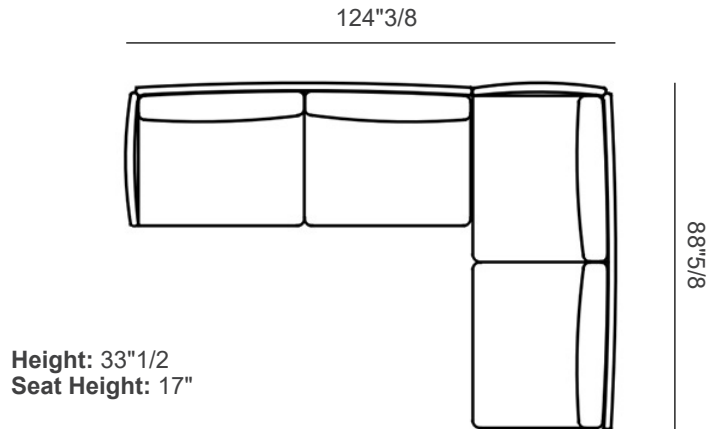

Finishes & Materials

Cover: Fabric or Leather

Structure: Metal

Wilton Sofa

Dimensions

- Size A: 130"W x 65"D x 33"1/2H(SH: 17")
- Size B: 98"3/8W x 35"7/8D x 33"1/2H(SH: 17")
- Size C: 124"3/8W x 88"5/8D x 33"1/2H(SH: 17")
- Size D: 130"W x 124"3/8D x 33"1/2H(SH: 17")
- Size E: 130"W x 100"3/4D x 33"1/2H(SH: 17")
- Size F: 106"1/4W x 65"D x 33"1/2H(SH: 17")
- Size G: 124"3/8W x 98"3/8D x 33"1/2H(SH: 17")
- Size H: 124"3/8W x 88"5/8D x 33"1/2H(SH: 17")
- Size I: 124"3/8W x 90"1/2D x 33"1/2H(SH: 17")

Size A: Composition A

Wilton Sofa

Size B: Composition B

Height: 33"1/2
Seat Height: 17"

Size C: Composition C

Height: 33"1/2
Seat Height: 17"

Wilton Sofa

Size D: Composition D

Size E: Composition E

Wilton Sofa

Size F: Composition F

Size G: Composition G

Wilton Sofa

Size H: Composition I

Size I: Composition I