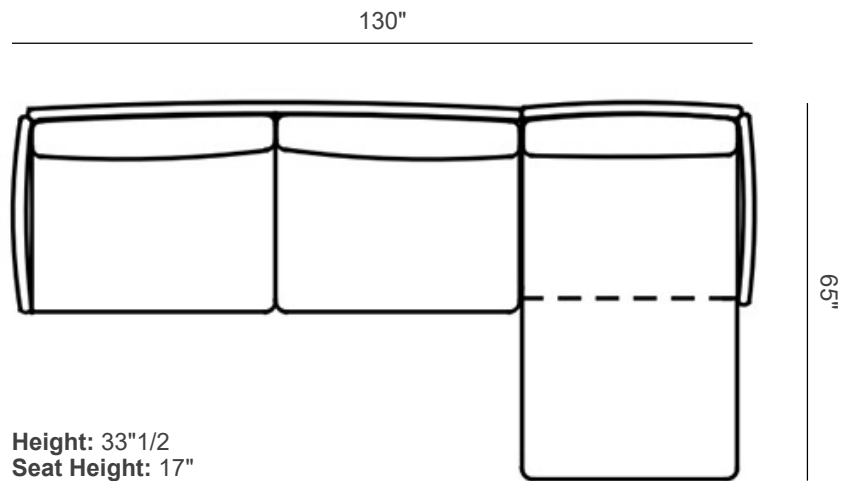

Finishes & Materials

Cover: Fabric or Leather

Structure: Metal

Wilton Sofa

Dimensions

- Size A: 130"W x 65"D x 33"1/2H(SH: 17")
- Size B: 98"3/8W x 35"7/8D x 33"1/2H(SH: 17")
- Size C: 124"3/8W x 88"5/8D x 33"1/2H(SH: 17")
- Size D: 130"W x 124"3/8D x 33"1/2H(SH: 17")
- Size E: 130"W x 100"3/4D x 33"1/2H(SH: 17")
- Size F: 106"1/4W x 65"D x 33"1/2H(SH: 17")
- Size G: 124"3/8W x 98"3/8D x 33"1/2H(SH: 17")
- Size H: 124"3/8W x 88"5/8D x 33"1/2H(SH: 17")
- Size I: 124"3/8W x 90"1/2D x 33"1/2H(SH: 17")

Size A: Composition A

Wilton Sofa

Size B: Composition B

Height: 33"1/2
Seat Height: 17"

Size C: Composition C

Height: 33"1/2
Seat Height: 17"

Wilton Sofa

Size D: Composition D