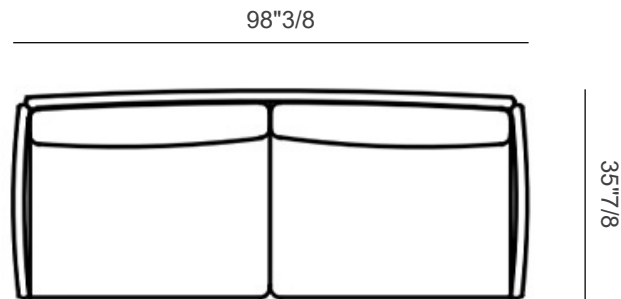

Wilton Sectional Sofa

Design: Christophe Pillet

Description

Wilton is a contemporary collection of Sectional Sofas defined by a clean, geometric shell with softly curved lines, reminiscent of a folded origami form. The structured exterior contrasts with the soft, generous interior, creating a balance between precision and comfort. Designed for contemporary and elegant living spaces, the neat Wilton Sectional Sofas offers generous volumes and carefully proportioned cushions that encourage relaxation. Decorative and Armrest Cushions not included.

Finishes & Materials

Cover: Fabric or Leather

Structure: Metal

Wilton Sofa

Dimensions

- Size A: 130"W x 65"D x 33"1/2H(SH: 17")
- Size B: 98"3/8W x 35"7/8D x 33"1/2H(SH: 17")
- Size C: 124"3/8W x 88"5/8D x 33"1/2H(SH: 17")
- Size D: 130"W x 124"3/8D x 33"1/2H(SH: 17")
- Size E: 130"W x 100"3/4D x 33"1/2H(SH: 17")
- Size F: 106"1/4W x 65"D x 33"1/2H(SH: 17")
- Size G: 124"3/8W x 98"3/8D x 33"1/2H(SH: 17")
- Size H: 124"3/8W x 88"5/8D x 33"1/2H(SH: 17")
- Size I: 124"3/8W x 90"1/2D x 33"1/2H(SH: 17")

Size A: Composition A

Wilton Sofa

Size B: Composition B

Height: 33"1/2
Seat Height: 17"

Size C: Composition C

Height: 33"1/2
Seat Height: 17"

Wilton Sofa

Size D: Composition D

Size E: Composition E

Wilton Sofa

Size F: Composition F

Size G: Composition G

Wilton Sofa

Size H: Composition I

Size I: Composition I