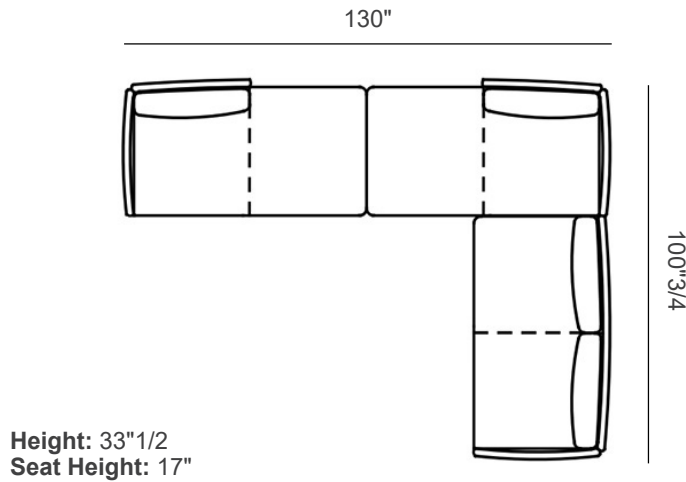

Finishes & Materials

Cover: Fabric or Leather

Structure: Metal

Wilton Sofa

Dimensions

- Size A: 130"W x 65"D x 33"1/2H(SH: 17")
- Size B: 98"3/8W x 35"7/8D x 33"1/2H(SH: 17")
- Size C: 124"3/8W x 88"5/8D x 33"1/2H(SH: 17")
- Size D: 130"W x 124"3/8D x 33"1/2H(SH: 17")
- Size E: 130"W x 100"3/4D x 33"1/2H(SH: 17")
- Size F: 106"1/4W x 65"D x 33"1/2H(SH: 17")
- Size G: 124"3/8W x 98"3/8D x 33"1/2H(SH: 17")
- Size H: 124"3/8W x 88"5/8D x 33"1/2H(SH: 17")
- Size I: 124"3/8W x 90"1/2D x 33"1/2H(SH: 17")

Size A: Composition A

Wilton Sofa

Size B: Composition B

Height: 33"1/2
Seat Height: 17"

Size C: Composition C

Height: 33"1/2
Seat Height: 17"

Wilton Sofa

Size D: Composition D

Size E: Composition E

Wilton Sofa

Size F: Composition F

Size G: Composition G

Wilton Sofa

Size H: Composition I

Size I: Composition I