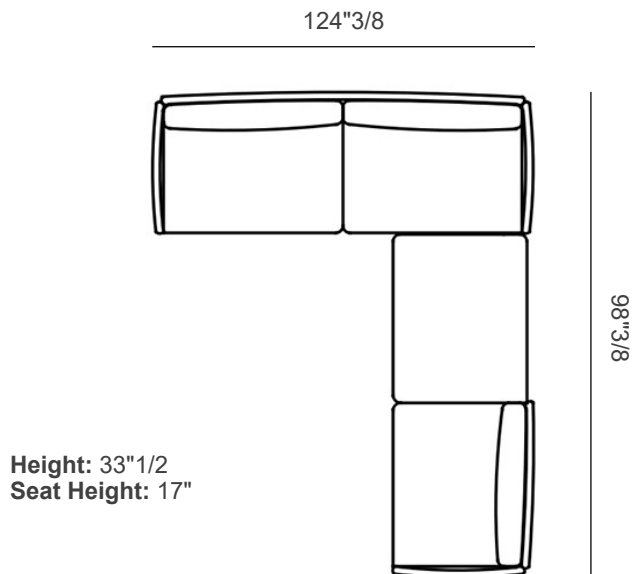

Finishes & Materials

Cover: Fabric or Leather

Structure: Metal

Wilton Sofa

Dimensions

- Size A: 130"W x 65"D x 33"1/2H(SH: 17")
- Size B: 98"3/8W x 35"7/8D x 33"1/2H(SH: 17")
- Size C: 124"3/8W x 88"5/8D x 33"1/2H(SH: 17")
- Size D: 130"W x 124"3/8D x 33"1/2H(SH: 17")
- Size E: 130"W x 100"3/4D x 33"1/2H(SH: 17")
- Size F: 106"1/4W x 65"D x 33"1/2H(SH: 17")
- Size G: 124"3/8W x 98"3/8D x 33"1/2H(SH: 17")
- Size H: 124"3/8W x 88"5/8D x 33"1/2H(SH: 17")
- Size I: 124"3/8W x 90"1/2D x 33"1/2H(SH: 17")

Size A: Composition A

Wilton Sofa

Size B: Composition B

Height: 33"1/2
Seat Height: 17"

Size C: Composition C

Height: 33"1/2
Seat Height: 17"

Wilton Sofa

Size D: Composition D

Size E: Composition E

Wilton Sofa

Size F: Composition F

Size G: Composition G

Wilton Sofa

Size H: Composition I

Size I: Composition I