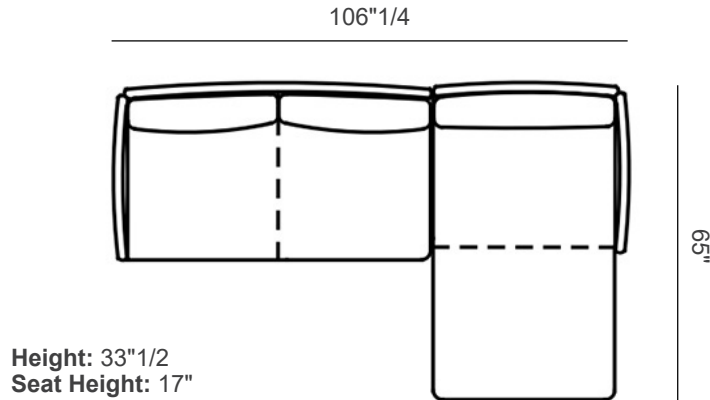

Finishes & Materials

Cover: Fabric or Leather

Structure: Metal

Wilton Sofa

Dimensions

- Size A: 130"W x 65"D x 33"1/2H(SH: 17")
- Size B: 98"3/8W x 35"7/8D x 33"1/2H(SH: 17")
- Size C: 124"3/8W x 88"5/8D x 33"1/2H(SH: 17")
- Size D: 130"W x 124"3/8D x 33"1/2H(SH: 17")
- Size E: 130"W x 100"3/4D x 33"1/2H(SH: 17")
- Size F: 106"1/4W x 65"D x 33"1/2H(SH: 17")
- Size G: 124"3/8W x 98"3/8D x 33"1/2H(SH: 17")
- Size H: 124"3/8W x 88"5/8D x 33"1/2H(SH: 17")
- Size I: 124"3/8W x 90"1/2D x 33"1/2H(SH: 17")

Size A: Composition A

Wilton Sofa

Size B: Composition B

Height: 33"1/2
Seat Height: 17"

Size C: Composition C

Height: 33"1/2
Seat Height: 17"

Wilton Sofa

Size D: Composition D

Size E: Composition E

Wilton Sofa

Size F: Composition F

Size G: Composition G

Wilton Sofa

Size H: Composition I

Size I: Composition I