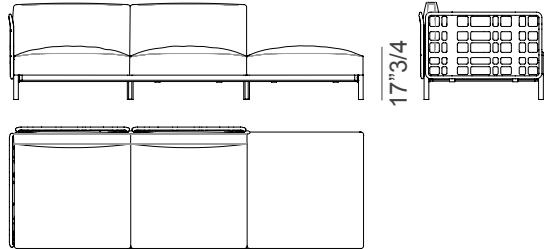

#### Three-seater detachable sofa

91031

Right element  
109"W x 37"3/8D x 30"5/8H

91032

Left element  
109"W x 37"3/8D x 30"5/8H

#### Two-seater detachable sofa with ottoman

91033

Right element  
109"W x 37"3/8D x 30"5/8H

91034

Left element  
109"W x 37"3/8D x 30"5/8H