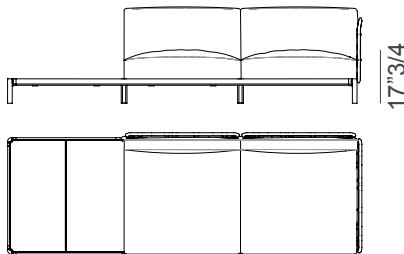

Two-seater detachable sofa with small table, Palladiana top

91035

Right element
109"W x 37"3/8D x 30"5/8H

91036