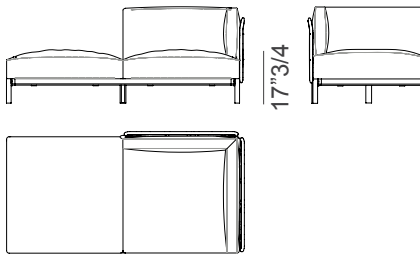

Left corner element
74"3/4W x 37"3/8D x 30"5/8H