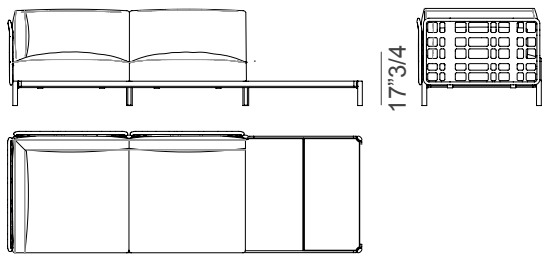

Two-seater detachable corner sofa with small table, Palladiana top

91054

Right corner element
109"W x 37"3/8D x 30"5/8H

91055