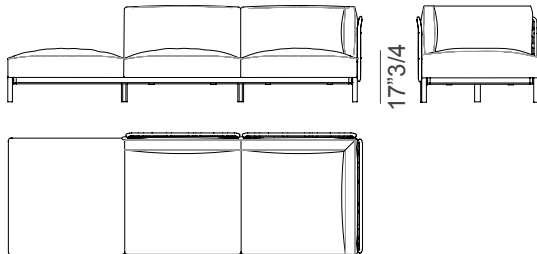

#### Three-seater detachable corner sofa

91050

Right corner element  
110"1/4W x 37"3/8D x 30"5/8H

91051

Left corner element  
110"1/4W x 37"3/8D x 30"5/8H

#### Two-seater detachable corner sofa with ottoman

91052

Right corner element  
109"W x 37"3/8D x 30"5/8H

91053

Left corner element  
109"W x 37"3/8D x 30"5/8H