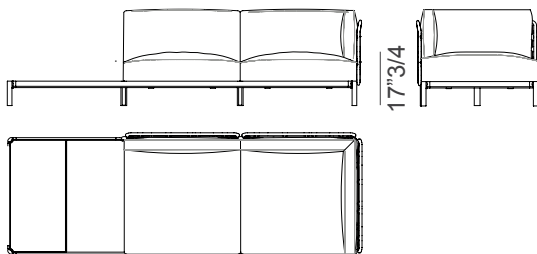

Left corner element
109"W x 37"3/8D x 30"5/8H