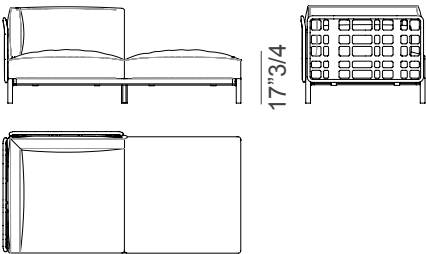

One-seater detachable corner sofa with ottoman

91042

Right corner element
74"3/4W x 37"3/8D x 30"5/8H

91043