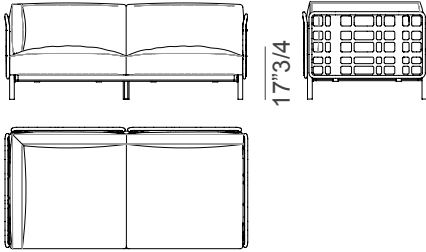

Aldia

Elements available

Two-seater detachable corner sofa

91040

Right corner element
74"3/4W x 37"3/8D x 30"5/8H

91041