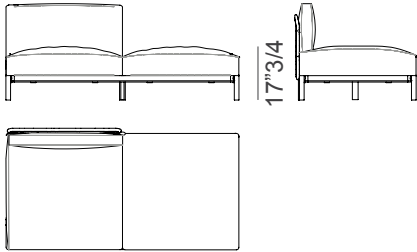

Aldia

Elements available

One-seater detachable sofa without armrests, with ottoman

91046

Right element
71"1/4W x 37"3/8D x 30"5/8H

91047