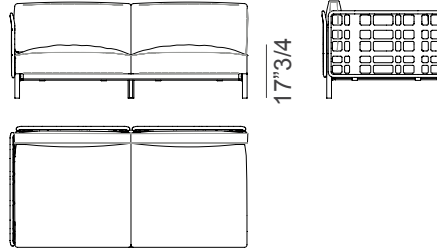

#### Two-seater detachable sofa

91021

Right element  
73"5/8W x 37"3/8D x 30"5/8H

91022

Left element  
73"5/8W x 37"3/8D x 30"5/8H