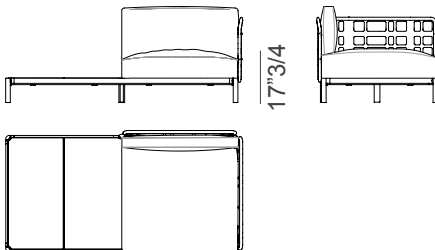

#### Two-seater detachable sofa

91021

Right element  
73"5/8W x 37"3/8D x 30"5/8H

91022

Left element  
73"5/8W x 37"3/8D x 30"5/8H

#### One-seater detachable sofa with ottoman

91023

Right element  
73"5/8W x 37"3/8D x 30"5/8H

91024

Left element  
73"5/8W x 37"3/8D x 30"5/8H

#### One-seater detachable sofa with small table, Palladiana top

91025

Right element  
73"5/8W x 37"3/8D x 30"5/8H

91026

Left element  
73"5/8W x 37"3/8D x 30"5/8H