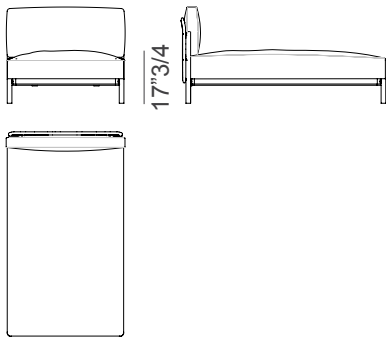

Chaise lounge

91060

3"1/4W x 63"D x 30"5/8H