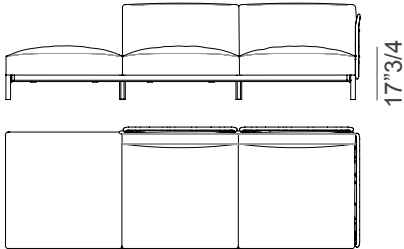

#### Composition 1:

122"1/8W x 63"D x 30"5/8H

1x 91052 + 1x 91061

122"1/8

37"3/8

63"

#### Three-seater detachable sofa

91031

Right element  
109"W x 37"3/8D x 30"5/8H

91032

Left element  
109"W x 37"3/8D x 30"5/8H

#### Two-seater detachable sofa with ottoman

91033

Right element  
109"W x 37"3/8D x 30"5/8H

91034

Left element  
109"W x 37"3/8D x 30"5/8H