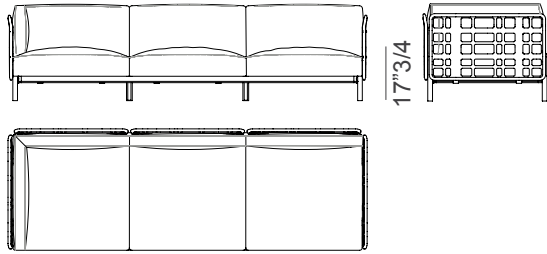

Aldia

Elements available

Three-seater detachable corner sofa

91050

Right corner element
110"1/4W x 37"3/8D x 30"5/8H

91051