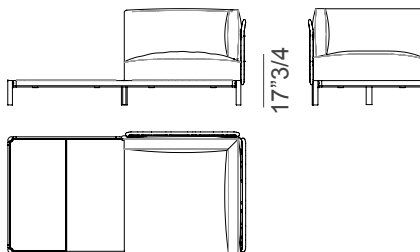

Left corner element
73"5/8W x 37"3/8D x 30"5/8H