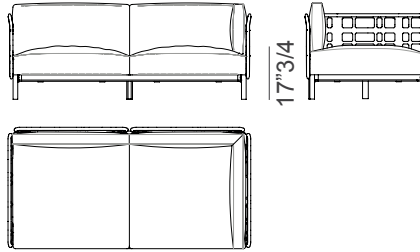

#### Two-seater detachable corner sofa

91040

Right corner element  
74"3/4W x 37"3/8D x 30"5/8H

91041

Left corner element  
74"3/4W x 37"3/8D x 30"5/8H