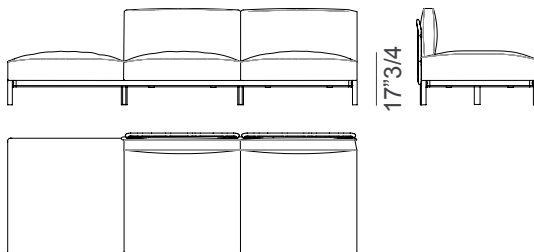

#### One-seater detachable sofa without armrests with small table, Palladiana top

91048

Right element  
71"1/4W x 37"3/8D x 30"5/8H

91049

Left element  
71"1/4W x 37"3/8D x 30"5/8H

#### Two-seater detachable sofa without armrests, with ottoman

91056

Right element  
107"7/8W x 37"3/8D x 30"5/8H

91057

Left element  
107"7/8W x 37"3/8D x 30"5/8H