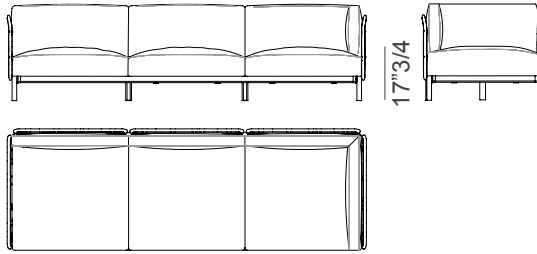

#### Three-seater detachable corner sofa

91050

Right corner element  
110"1/4W x 37"3/8D x 30"5/8H

91051

Left corner element  
110"1/4W x 37"3/8D x 30"5/8H