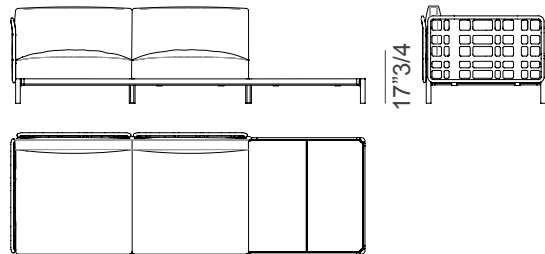

Left element
109"W x 37"3/8D x 30"5/8H