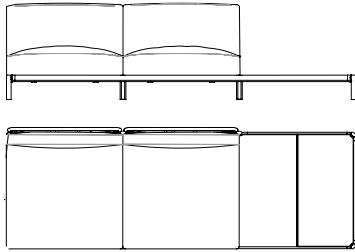

Aldia

Elements available

Two-seater detachable sofa without armrests with small table, Palladiana top

91058

Right element
107"7/8W x 37"3/8D x 30"5/8H

91059