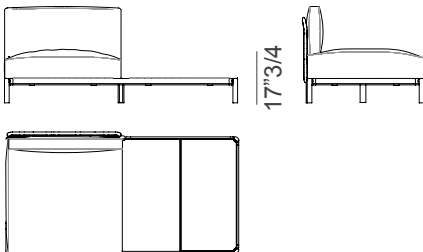

One-seater detachable sofa without armrests with small table, Palladiana top

91048

Right element
71"1/4W x 37"3/8D x 30"5/8H

91049