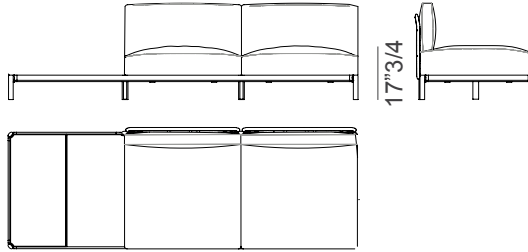

#### Two-seater detachable sofa without armrests with small table, Palladiana top

91058

Right element  
107"7/8W x 37"3/8D x 30"5/8H

91059

Left element  
107"7/8W x 37"3/8D x 30"5/8H