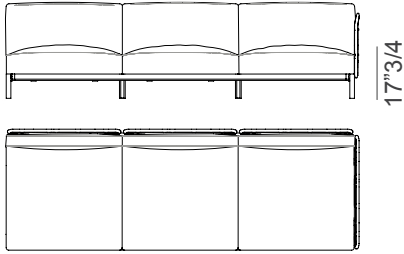

Aldia

Elements available

Three-seater detachable sofa

91031

Right element
109"W x 37"3/8D x 30"5/8H

91032