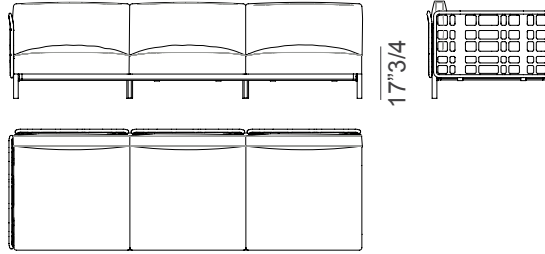

#### Three-seater detachable sofa

91031

Right element  
109"W x 37"3/8D x 30"5/8H

91032

Left element  
109"W x 37"3/8D x 30"5/8H