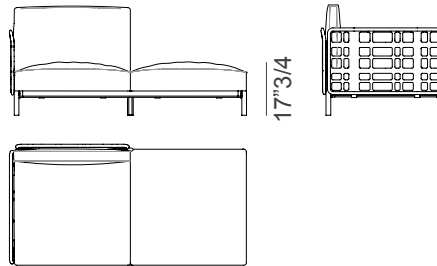

#### Two-seater detachable sofa

91021

Right element  
73"5/8W x 37"3/8D x 30"5/8H

91022

Left element  
73"5/8W x 37"3/8D x 30"5/8H

#### One-seater detachable sofa with ottoman

91023

Right element  
73"5/8W x 37"3/8D x 30"5/8H

91024

Left element  
73"5/8W x 37"3/8D x 30"5/8H