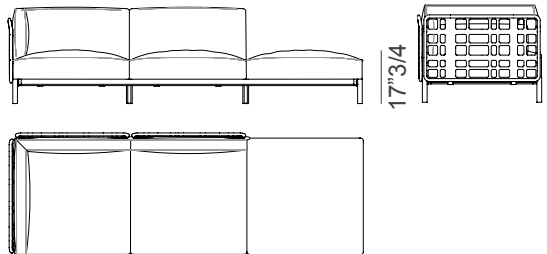

Two-seater detachable corner sofa with ottoman

91052

Right corner element
109"W x 37"3/8D x 30"5/8H

91053