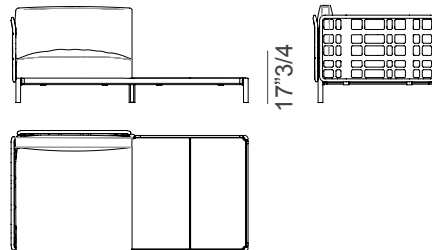

#### Two-seater detachable sofa

91021

Right element  
73"5/8W x 37"3/8D x 30"5/8H

91022

Left element  
73"5/8W x 37"3/8D x 30"5/8H

#### One-seater detachable sofa with ottoman

91023

Right element  
73"5/8W x 37"3/8D x 30"5/8H

91024

Left element  
73"5/8W x 37"3/8D x 30"5/8H

#### One-seater detachable sofa with small table, Palladiana top

91025

Right element  
73"5/8W x 37"3/8D x 30"5/8H

91026

Left element  
73"5/8W x 37"3/8D x 30"5/8H