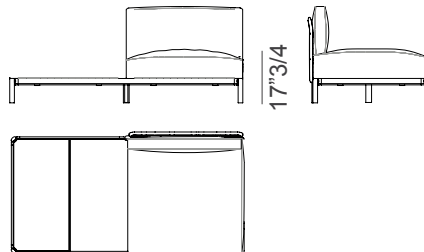

Left element
71"1/4W x 37"3/8D x 30"5/8H