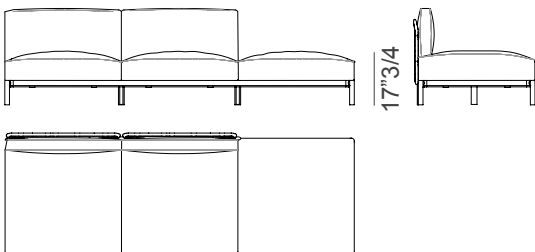

#### One-seater detachable sofa without armrests with small table, Palladiana top

91048

Right element  
71"1/4W x 37"3/8D x 30"5/8H

91049

Left element  
71"1/4W x 37"3/8D x 30"5/8H

#### Two-seater detachable sofa without armrests, with ottoman

91056

Right element  
107"7/8W x 37"3/8D x 30"5/8H

91057

Left element  
107"7/8W x 37"3/8D x 30"5/8H