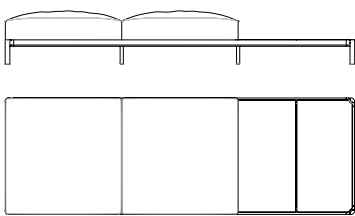

Ottoman with small table, Palladiana top

91003

107"7/8W x 36"1/4D x 17"3/4H

91004