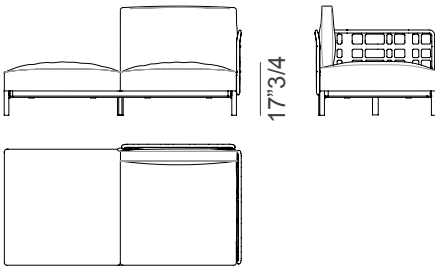

#### Two-seater detachable sofa

91021

Right element  
73"5/8W x 37"3/8D x 30"5/8H

91022

Left element  
73"5/8W x 37"3/8D x 30"5/8H

#### One-seater detachable sofa with ottoman

91023

Right element  
73"5/8W x 37"3/8D x 30"5/8H

91024

Left element  
73"5/8W x 37"3/8D x 30"5/8H