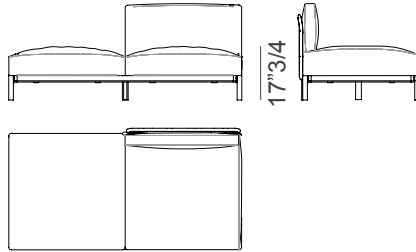

#### One-seater detachable sofa without armrests, with ottoman

91046

Right element  
71"1/4W x 37"3/8D x 30"5/8H

91047

Left element  
71"1/4W x 37"3/8D x 30"5/8H