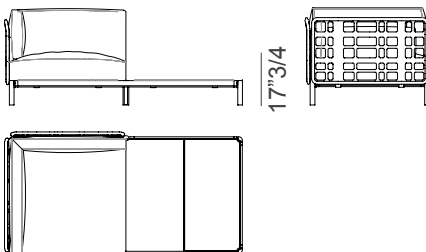

One-seater detachable corner sofa with small table, Palladiana top

91044

Right corner element
73"5/8W x 37"3/8D x 30"5/8H

91045