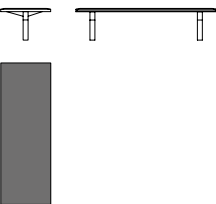

Apsara

Dimensions

A: 38"1/8W x 41"3/8D x 7"1/2H

B: 38"1/8W x 48"D x 7"1/2H

C: 48"1/8W x 41"3/8D x 7"1/2H

D: 48"1/8W x 48"D x 7"1/2H

E: 63"3/8W x 48"D x 7"1/2H

A 88010

Ø15"3/4 x 12"1/8H

88562

Ø15"3/4 x 17"H

Side table with square Peltrox® top

88565

11"7/8W x 11"7/8D x 7"1/2H

88566

11"7/8W x 11"7/8D x 12"1/8H

88567

11"7/8W x 11"7/8D x 17"H

Side table with rectangular top in Etna lava stone

88570

23"5/8W x 15"3/4D x 7"7/8H

88571

23"5/8W x 15"3/4D x 12"5/8H

88572

23"5/8W x 15"3/4D x 17"3/8H

Side table with rectangular top in Etna lava stone

88575

33"1/2W x 11"7/8D x 7"7/8H

88576

33"1/2W x 11"7/8D 12"5/8H

88577

33"1/2W x 11"7/8D x 17"3/8H