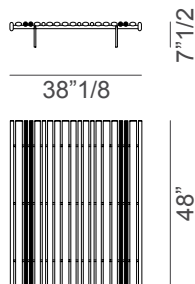

Apsara

Dimensions

A: 38"1/8W x 41"3/8D x 7"1/2H

B: 38"1/8W x 48"D x 7"1/2H

C: 48"1/8W x 41"3/8D x 7"1/2H

D: 48"1/8W x 48"D x 7"1/2H

E: 63"3/8W x 48"D x 7"1/2H

B 88000

Seat cushions available

Seat cushion, piping in technical fabric

35"3/8W x 29"1/2D x 7"7/8H

35"3/8W x 35"3/8D x 7"7/8H