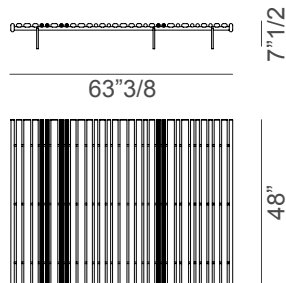

Apsara

Dimensions

A: 38"1/8W x 41"3/8D x 7"1/2H

B: 38"1/8W x 48"D x 7"1/2H

C: 48"1/8W x 41"3/8D x 7"1/2H

D: 48"1/8W x 48"D x 7"1/2H

E: 63"3/8W x 48"D x 7"1/2H

A 88010

B 88000

C 88011

D 88001

E 88015

Seat cushions available

Seat cushion, piping in technical fabric

88021

35"3/8W x 29"1/2D x 7"7/8H

88020

35"3/8W x 35"3/8D x 7"7/8H

Apsara

Side tables available

Side table with round Peltrox® top

88560

Ø15"3/4 x 7"1/2H

88561

23"5/8W x 15"3/4D x 17"3/8H

Side table with rectangular top in Etna lava stone

88575

33"1/2W x 11"7/8D x 7"7/8H

88576

33"1/2W x 11"7/8D 12"5/8H

88577

33"1/2W x 11"7/8D x 17"3/8H