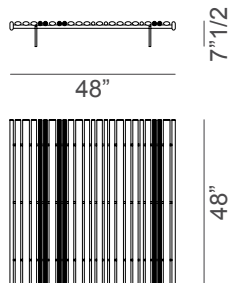

Apsara

Dimensions

A: 38"1/8W x 41"3/8D x 7"1/2H

B: 38"1/8W x 48"D x 7"1/2H

C: 48"1/8W x 41"3/8D x 7"1/2H

D: 48"1/8W x 48"D x 7"1/2H

E: 63"3/8W x 48"D x 7"1/2H

D 88001

Seat cushions available

Seat cushion, piping in technical fabric

35"3/8W x 29"1/2D x 7"7/8H

35"3/8W x 35"3/8D x 7"7/8H