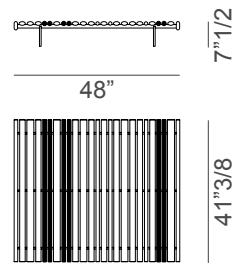

Apsara

Dimensions

A: 38"1/8W x 41"3/8D x 7"1/2H

B: 38"1/8W x 48"D x 7"1/2H

C: 48"1/8W x 41"3/8D x 7"1/2H

D: 48"1/8W x 48"D x 7"1/2H

E: 63"3/8W x 48"D x 7"1/2H

C 88011

Seat cushions available

Seat cushion, piping in technical fabric

35"3/8W x 29"1/2D x 7"7/8H

35"3/8W x 35"3/8D x 7"7/8H