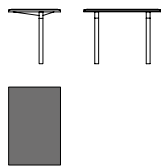

Apsara

Dimensions

A: 38"1/8W x 41"3/8D x 7"1/2H

B: 38"1/8W x 48"D x 7"1/2H

C: 48"1/8W x 41"3/8D x 7"1/2H

D: 48"1/8W x 48"D x 7"1/2H

E: 63"3/8W x 48"D x 7"1/2H

A 88010

Ø15"3/4 x 12"1/8H

88562

Ø15"3/4 x 17"H

Side table with square Peltrox® top

88565

11"7/8W x 11"7/8D x 7"1/2H

88566

11"7/8W x 11"7/8D x 12"1/8H

88567

11"7/8W x 11"7/8D x 17"H

Side table with rectangular top in Etna lava stone

88570

23"5/8W x 15"3/4D x 7"7/8H

88571

23"5/8W x 15"3/4D x 12"5/8H

88572

23"5/8W x 15"3/4D x 17"3/8H

Side table with rectangular top in Etna lava stone

88575

33"1/2W x 11"7/8D x 7"7/8H

88576

33"1/2W x 11"7/8D 12"5/8H

88577

33"1/2W x 11"7/8D x 17"3/8H