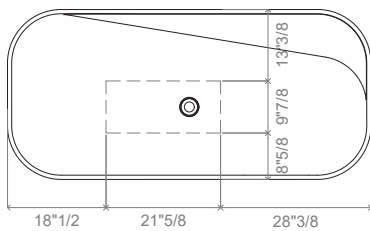

## Dimensions

68"7/8W x 32"1/4D x 20"7/8H

Dimension for siphon installation

Siphon and cover

Reference dimensions. You'll receive the installation instructions along with your order. For more information or if you have any questions, please contact us.

- flow rate and temperature continuously variable
- temperature limitation
- \* Scope of delivery:
- Hand shower KWC FIT-X slim style 26.000.103.000
- Shower hose 1500 mm made of metal Z.538.415.000
- \* To be ordered separately:
- Unit for concealed installation 39.000.602.931

#### Technical Data

A_Spout_Spray	22 l/min (3 bar)
A_Shower outlet	11.5 l/min (3 bar)
Spout	fixe
Shower_set	MIT_BRAUSE_SCHLAUCH
Handling	top lever
Color_code	chromeline
Installation_type	Freestanding
Faucet_type	Lever mixer
Measure_Height	908-1004
G_Acoustic group	II
G_Acoustic group Shower outlet	I
Projection_A	A 215
Energy Label (CH)	C
Dimension Water outlet	790-886
material	Brass

- with ceramic discs
- flow rate and temperature continuously variable
- temperature limitation
- \* Scope of delivery:
- Hand shower KWC FIT-X slim style 26.000.103.177
- Shower hose 1500 mm made of plastic 26.001.033.177
- \* To be ordered separately:
- Unit for concealed installation 39.000.602.931