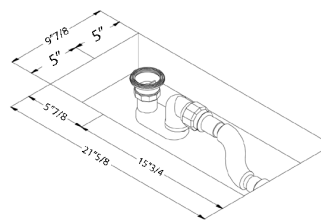

## Dimensions

68"7/8W x 32"1/4D x 20"7/8H

Dimension for siphon installation

Siphon and cover

Reference dimensions. You'll receive the installation instructions along with your order. For more information or if you have any questions, please contact us.

- flow rate and temperature continuously variable
- temperature limitation
- \* Scope of delivery:
- Hand shower KWC FIT-X slim style 26.000.103.000
- Shower hose 1500 mm made of metal Z.538.415.000
- \* To be ordered separately:
- Unit for concealed installation 39.000.602.931

- with ceramic discs
- flow rate and temperature continuously variable
- temperature limitation
- \* Scope of delivery:
- Hand shower KWC FIT-X slim style 26.000.103.177
- Shower hose 1500 mm made of plastic 26.001.033.177
- \* To be ordered separately:
- Unit for concealed installation 39.000.602.931

#### Technical Data

A_Spout_Spray	22 l/min (3 bar)
A_Shower outlet	11.5 l/min (3 bar)
Spout	fixe
Shower_set	
Handling	top lever
Color_code	stainless steel
Installation_type	Freestanding
Faucet_type	Lever mixer
Measure_Height	927-1024
G_Acoustic group	II
G_Acoustic group Shower outlet	I
Projection_A	A 245
Energy Label (CH)	C
Dimension Water outlet	806-902
material	stainless steel