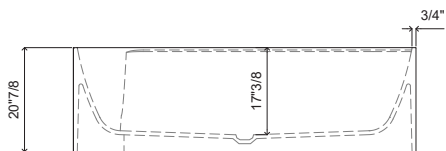

## Dimensions

68"7/8W x 32"1/4D x 20"7/8H

Dimension for siphon installation

Siphon and cover

Reference dimensions. You'll receive the installation instructions along with your order. For more information or if you have any questions, please contact us.

- flow rate and temperature continuously variable
- temperature limitation
- \* Scope of delivery:
- Hand shower KWC FIT-X slim style 26.000.103.000
- Shower hose 1500 mm made of metal Z.538.415.000
- \* To be ordered separately:
- Unit for concealed installation 39.000.602.931

#### Technical Data

A_Spout_Spray	22 l/min (3 bar)
A_Shower outlet	11.5 l/min (3 bar)
Spout	fixe
Shower_set	MIT_BRAUSE_SCHLAUCH
Handling	top lever
Color_code	chromeline
Installation_type	Freestanding
Faucet_type	Lever mixer
Measure_Height	908-1004
G_Acoustic group	II
G_Acoustic group Shower outlet	I
Projection_A	A 215
Energy Label (CH)	C
Dimension Water outlet	790-886
material	Brass

- with ceramic discs
- flow rate and temperature continuously variable
- temperature limitation
- \* Scope of delivery:
- Hand shower KWC FIT-X slim style 26.000.103.177
- Shower hose 1500 mm made of plastic 26.001.033.177
- \* To be ordered separately:
- Unit for concealed installation 39.000.602.931