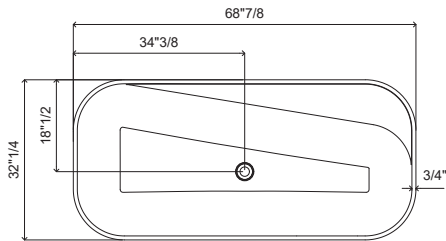

## Dimensions

68"7/8W x 32"1/4D x 20"7/8H

Dimension for siphon installation

Siphon and cover

Reference dimensions. You'll receive the installation instructions along with your order. For more information or if you have any questions, please contact us.

- flow rate and temperature continuously variable
- temperature limitation
- \* Scope of delivery:
- Hand shower KWC FIT-X slim style 26.000.103.000
- Shower hose 1500 mm made of metal Z.538.415.000
- \* To be ordered separately:
- Unit for concealed installation 39.000.602.931

#### Technical Data

A_Spout_Spray	22 l/min (3 bar)
A_Shower outlet	11.5 l/min (3 bar)
Spout	fixe
Shower_set	MIT_BRAUSE_SCHLAUCH
Handling	top lever
Color_code	chromeline
Installation_type	Freestanding
Faucet_type	Lever mixer
Measure_Height	908-1004
G_Acoustic group	II
G_Acoustic group Shower outlet	I
Projection_A	A 215
Energy Label (CH)	C
Dimension Water outlet	790-886
material	Brass

- with ceramic discs
- flow rate and temperature continuously variable
- temperature limitation
- \* Scope of delivery:
- Hand shower KWC FIT-X slim style 26.000.103.177
- Shower hose 1500 mm made of plastic 26.001.033.177
- \* To be ordered separately:
- Unit for concealed installation 39.000.602.931