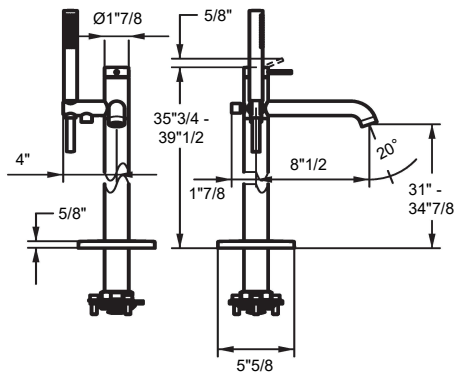

A 1000

- Lever mixer
- For freestanding tub
- Integrated check valve in the hose outlet
- with shower holder
- Fixed spout
- Neoperl® SLIM®
- KWC cartridge M 35 OP
- with ceramic discs

- flow rate and temperature continuously variable
- temperature limitation
- Scope of delivery:
- Hand shower KWC FIT-X slim style 26.000.103.000
- Shower hose 1500 mm made of metal Z.538.415.000
- To be ordered separately:
- Unit for concealed installation 39.000.602.931

Technical Data

A_Spout_Spray	22 l/min (3 bar)
A_Shower outlet	11.5 l/min (3 bar)
Spout	fixe
Shower_set	MIT_BRAUSE_SCHLAUCH
Handling	top lever
Color_code	chromeline
Installation_type	Freestanding
Faucet_type	Lever mixer
Measure_Height	908-1004
G_Acoustic group	II
G_Acoustic group Shower outlet	I
Projection_A	A 215
Energy Label (CH)	C
Dimension Water outlet	790-886
material	Brass