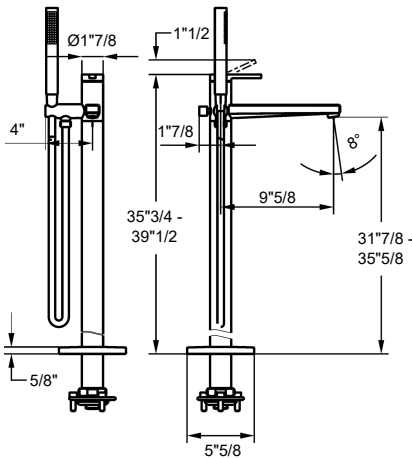

## Dimensions

68"7/8W x 32"1/4D x 20"7/8H

Dimension for siphon installation

Siphon and cover

Reference dimensions. You'll receive the installation instructions along with your order. For more information or if you have any questions, please contact us.

- flow rate and temperature continuously variable
- temperature limitation
- \* Scope of delivery:
- Hand shower KWC FIT-X slim style 26.000.103.000
- Shower hose 1500 mm made of metal Z.538.415.000
- \* To be ordered separately:
- Unit for concealed installation 39.000.602.931

#### Technical Data

A_Spout_Spray	22 l/min (3 bar)
A_Shower outlet	11.5 l/min (3 bar)
Spout	fixe
Shower_set	MIT_BRAUSE_SCHLAUCH
Handling	top lever
Color_code	chromeline
Installation_type	Freestanding
Faucet_type	Lever mixer
Measure_Height	908-1004
G_Acoustic group	II
G_Acoustic group Shower outlet	I
Projection_A	A 215
Energy Label (CH)	C
Dimension Water outlet	790-886
material	Brass

- with ceramic discs
- flow rate and temperature continuously variable
- temperature limitation
- \* Scope of delivery:
- Hand shower KWC FIT-X slim style 26.000.103.177
- Shower hose 1500 mm made of plastic 26.001.033.177
- \* To be ordered separately:
- Unit for concealed installation 39.000.602.931