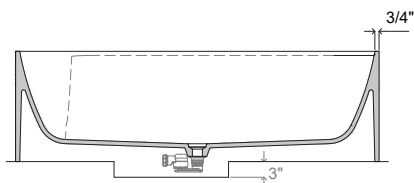

## Dimensions

68"7/8W x 32"1/4D x 20"7/8H

Dimension for siphon installation

Siphon and cover

Reference dimensions. You'll receive the installation instructions along with your order. For more information or if you have any questions, please contact us.

- flow rate and temperature continuously variable
- temperature limitation
- \* Scope of delivery:
- Hand shower KWC FIT-X slim style 26.000.103.000
- Shower hose 1500 mm made of metal Z.538.415.000
- \* To be ordered separately:
- Unit for concealed installation 39.000.602.931

#### Technical Data

A_Spout_Spray	22 l/min (3 bar)
A_Shower outlet	11.5 l/min (3 bar)
Spout	fixe
Shower_set	MIT_BRAUSE_SCHLAUCH
Handling	top lever
Color_code	chromeline
Installation_type	Freestanding
Faucet_type	Lever mixer
Measure_Height	908-1004
G_Acoustic group	II
G_Acoustic group Shower outlet	I
Projection_A	A 215
Energy Label (CH)	C
Dimension Water outlet	790-886
material	Brass

- with ceramic discs
- flow rate and temperature continuously variable
- temperature limitation
- \* Scope of delivery:
- Hand shower KWC FIT-X slim style 26.000.103.177
- Shower hose 1500 mm made of plastic 26.001.033.177
- \* To be ordered separately:
- Unit for concealed installation 39.000.602.931