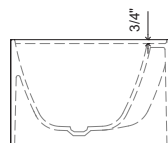

## Dimensions

68"7/8W x 32"1/4D x 20"7/8H

Dimension for siphon installation

Siphon and cover

Reference dimensions. You'll receive the installation instructions along with your order. For more information or if you have any questions, please contact us.

- flow rate and temperature continuously variable
- temperature limitation
- \* Scope of delivery:
- Hand shower KWC FIT-X slim style 26.000.103.000
- Shower hose 1500 mm made of metal Z.538.415.000
- \* To be ordered separately:
- Unit for concealed installation 39.000.602.931

- with ceramic discs
- flow rate and temperature continuously variable
- temperature limitation
- \* Scope of delivery:
- Hand shower KWC FIT-X slim style 26.000.103.177
- Shower hose 1500 mm made of plastic 26.001.033.177
- \* To be ordered separately:
- Unit for concealed installation 39.000.602.931

#### Technical Data

A_Spout_Spray	22 l/min (3 bar)
A_Shower outlet	11.5 l/min (3 bar)
Spout	fixe
Shower_set	
Handling	top lever
Color_code	stainless steel
Installation_type	Freestanding
Faucet_type	Lever mixer
Measure_Height	927-1024
G_Acoustic group	II
G_Acoustic group Shower outlet	I
Projection_A	A 245
Energy Label (CH)	C
Dimension Water outlet	806-902
material	stainless steel