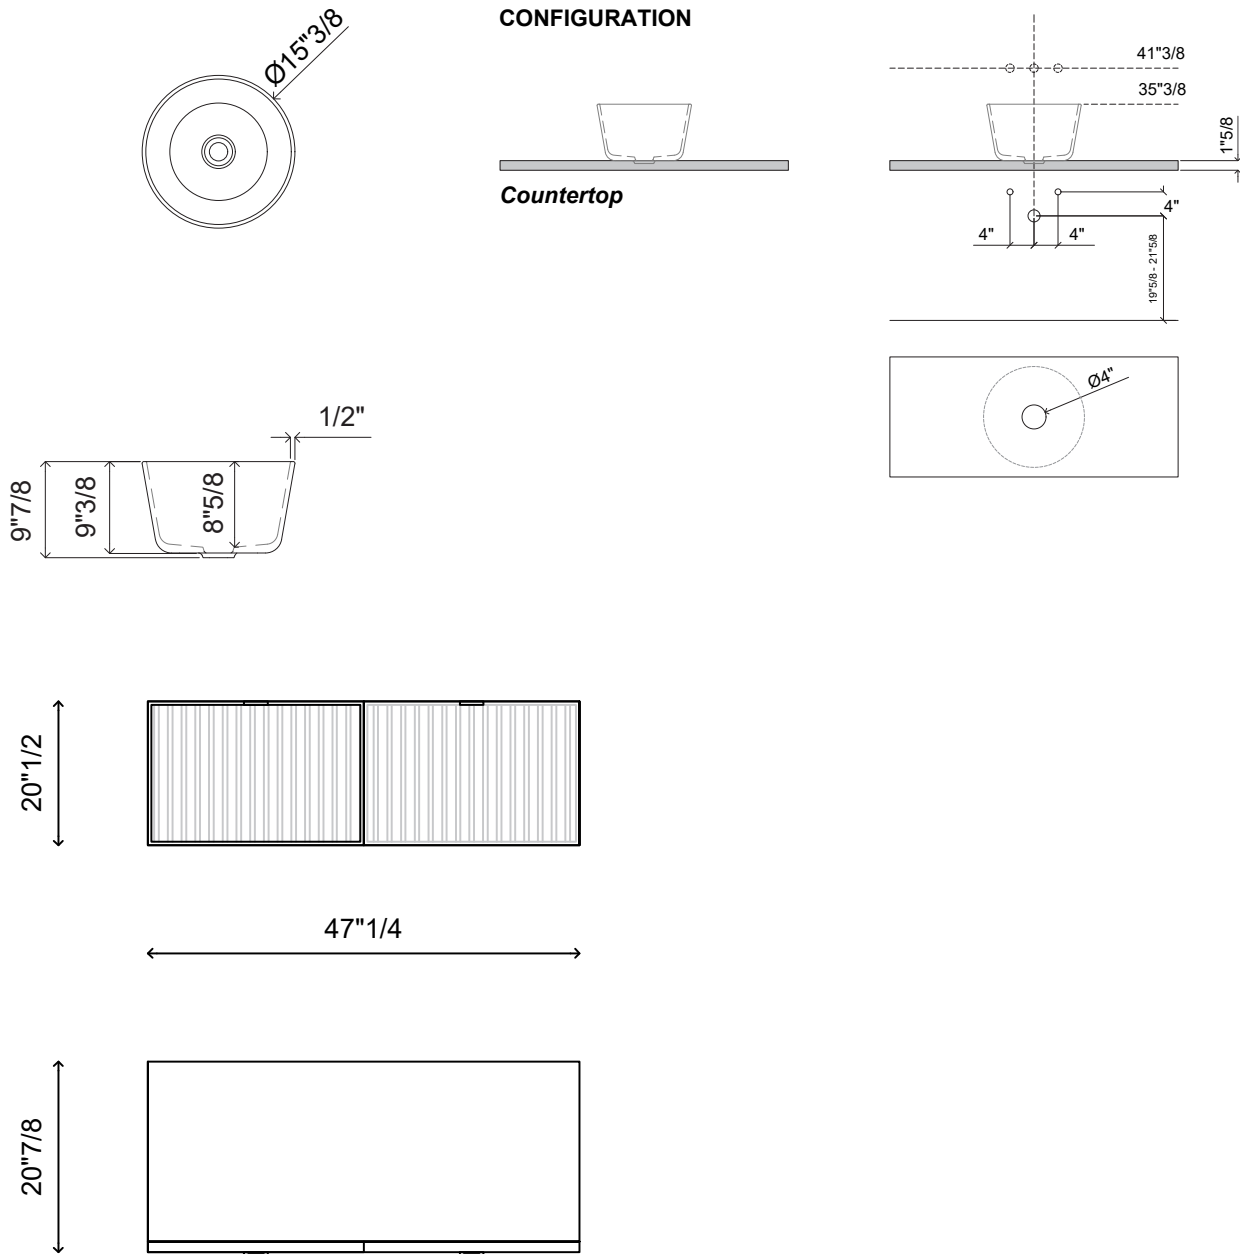

## Dimensions

1 Washbasin:  $\text{Ø}15\frac{3}{8}$  x  $9\frac{7}{8}$ H

Wooden cabinet with 2 drawers + 2 washbasin:  $47\frac{1}{4}$ W x  $20\frac{7}{8}$ D x  $25\frac{5}{8}$ H

### Technical Data

Flow rate	5 l/min (3 bar)
Spout	fixed
Diameter	173 x 74
Handling	front lever
Color code	chrome
Installation_type	Wall mounted
Faucet_typ	Lever mixer
G_Acoustic group	I
Concealed_unit	Trim kit
Projection_A	A 225
Energy Label	A
material	Brass

### Technical Data

A_Spout_Spray	5 l/min (3 bar)
Connection	G 1/2"
Spout	fixe
Diameter	168 x 68
Handling	front lever
Color_code	chromeline
Installation_type	Wall mounted
Faucet_typ	Lever mixer
G_Acoustic group	I
Concealed_unit	Trim kit
Projection_A	A 225
Energy Label (CH)	A
Connection measure	Range CH curent
material	Brass

### Technical Data

Flow rate	6 l/min (3 bar)
Pop-up_valve	without pop-up valve
Connection	flexible connection hoses
Spout	swivel
Handling	side lever
Color code	chrome
Installation_type	Pillar installation
Faucet_typ	Lever mixer
Dimension Height	262
G_Acoustic group	I
Projection_A	A 150
Energy Label	A
Dimension Water outlet	195
material	Brass