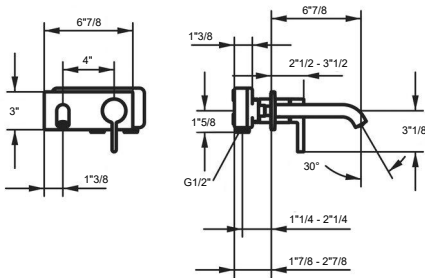

ARBA 01

- Trim kit Lever mixer
- EcoProtect - water-saving device
- Fixed spout
- Neoperl® Caché® CS, Coin Slot
- OptimalSpace - ample space for washing or working
- KWC cartridge M 35 H

Technical Data

Flow rate	5 l/min (3 bar)
Spout	fixed
Diameter	173 x 74
Handling	front lever
Color code	chrome
Installation_type	Wall mounted
Faucet_typ	Lever mixer
G_Acoustic group	I
Concealed_unit	Trim kit
Projection_A	A 225
Energy Label	A
material	Brass