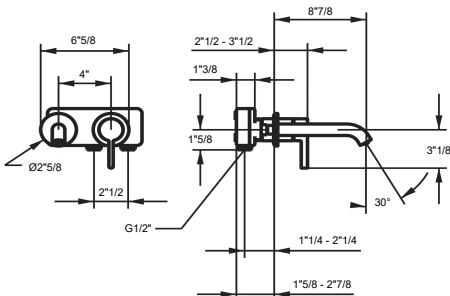

- Trim kit Lever mixer
- EcoProtect - water-saving device
- Fixed spout
- Neoperl® Caché® CS, Coin Slot
- OptimalSpace - ample space for washing or working
- KWC cartridge M 35 H

Technical Data

A_Spout_Spray	5 l/min (3 bar)
Connection	G 1/2"
Spout	fixe
Diameter	168 x 68
Handling	front lever
Color_code	chromeline
Installation_type	Wall mounted
Faucet_typ	Lever mixer
G_Acoustic group	I
Concealed_unit	Trim kit
Projection_A	A 225
Energy Label (CH)	A
Connection measure	Range CH curent
material	Brass