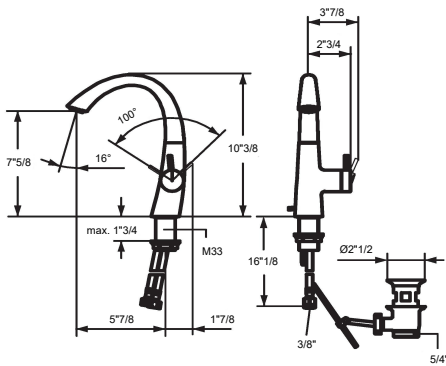

ARBA 01

- Lever mixer
- Lever installation only possible on the right side
- Child safety: cold water flow in lever position towards the front
- gap between wall and centre of mounting hole min. 45 mm
- EcoProtect - water-saving device
- Swivel spout 90°
- Neoperf® Caché®

- OptimalSpace - ample space for washing or working
- KWC cartridge S 25
- with ceramic discs
- flow rate and temperature continuously variable
- Flexible connection hoses 3/8"
- Fastening by means of threaded sleeve M33 x 1.5
- Mounting hole size ø35 mm

Technical Data

Flow rate	6 l/min (3 bar)
Pop-up_valve	without pop-up valve
Connection	flexible connection hoses
Spout	swivel
Handling	side lever
Color code	chrome
Installation_type	Pillar installation
Faucet_typ	Lever mixer
Dimension Height	262
G_Acoustic group	I
Projection_A	A 150
Energy Label	A
Dimension Water outlet	195
material	Brass