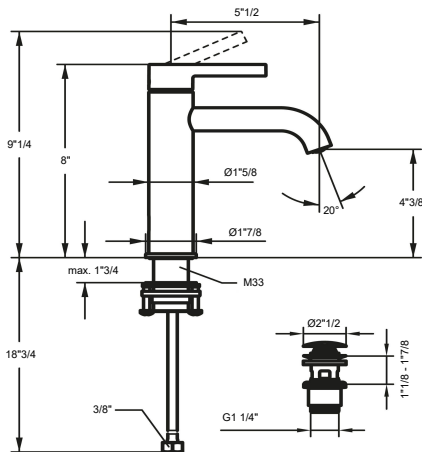

### Technical Data

Flow rate	5 l/min (3 bar)
Spout	fixed
Diameter	173 x 74
Handling	front lever
Color code	chrome
Installation_type	Wall mounted
Faucet_typ	Lever mixer
G_Acoustic group	I
Concealed_unit	Trim kit
Projection_A	A 225
Energy Label	A
material	Brass

### Technical Data

A_Spout_Spray	5 l/min (3 bar)
Connection	G 1/2"
Spout	fixe
Diameter	168 x 68
Handling	front lever
Color_code	chromeline
Installation_type	Wall mounted
Faucet_typ	Lever mixer
G_Acoustic group	I
Concealed_unit	Trim kit
Projection_A	A 225
Energy Label (CH)	A
Connection measure	Range CH curent
material	Brass

## ARBA 01

- \* Lever mixer
- \* Lever installation only possible on the right side
- Child safety: cold water flow in lever position towards the front
- \* gap between wall and centre of mounting hole min. 45 mm
- \* EcoProtect - water-saving device
- \* Swivel spout 90°
- Neoperf® Caché®

### Technical Data

Flow rate	6 l/min (3 bar)
Pop-up_valve	without pop-up valve
Connection	flexible connection hoses
Spout	swivel
Handling	side lever
Color code	chrome
Installation_type	Pillar installation
Faucet_typ	Lever mixer
Dimension Height	262
G_Acoustic group	I
Projection_A	A 150
Energy Label	A
Dimension Water outlet	195
material	Brass