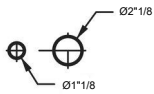

ARBA 01

- Trim kit Lever mixer
- EcoProtect - water-saving device
- Fixed spout
- Neoperl® Caché® CS, Coin Slot
- OptimalSpace - ample space for washing or working
- KWC cartridge M 35 H

Technical Data

Flow rate	5 l/min (3 bar)
Spout	fixed
Diameter	173 x 74
Handling	front lever
Color code	chrome
Installation_type	Wall mounted
Faucet_typ	Lever mixer
G_Acoustic group	I
Concealed_unit	Trim kit
Projection_A	A 225
Energy Label	A
material	Brass