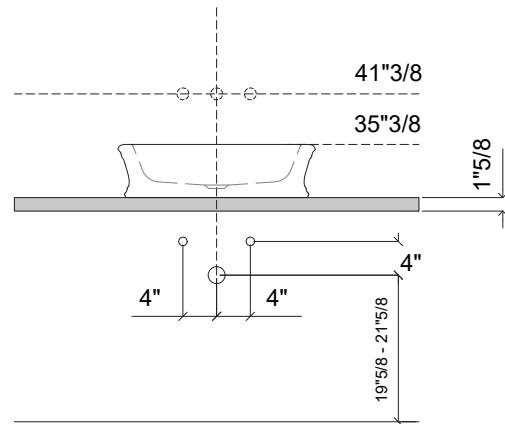

Finishes & Materials

Structure: Acrylic.

Cover drain: Acrylic.

ARBA 02

Dimensions

23"1/4W x 14"1/2D x 6"1/4H

CONFIGURATION

Countertop

Technical Data

Flow rate	5 l/min (3 bar)
Spout	fixed
Diameter	173 x 74
Handling	front lever
Color code	chrome
Installation_type	Wall mounted
Faucet_typ	Lever mixer
G_Acoustic group	I
Concealed_unit	Trim kit
Projection_A	A 225
Energy Label	A
material	Brass

Technical Data

A_Spout_Spray	5 l/min (3 bar)
Connection	G 1/2"
Spout	fixe
Diameter	168 x 68
Handling	front lever
Color_code	chromeline
Installation_type	Wall mounted
Faucet_typ	Lever mixer
G_Acoustic group	I
Concealed_unit	Trim kit
Projection_A	A 225
Energy Label (CH)	A
Connection measure	Range CH curent
material	Brass

Technical Data

Flow rate	6 l/min (3 bar)
Pop-up_valve	without pop-up valve
Connection	Flexible connection hoses
Spout	swivel
Handling	side lever
Color code	chrome
Installation_type	Pillar installation
Faucet_typ	Lever mixer
Dimension Height	262
G_Acoustic group	I
Projection_A	A 150
Energy Label	A
Dimension Water outlet	195
material	Brass