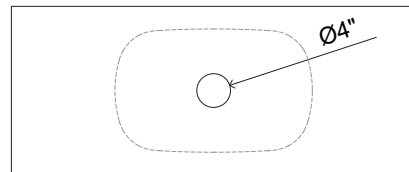

Finishes & Materials

Structure: Acrylic.

Cover drain: Acrylic.

ARBA 02

Dimensions

23"1/4W x 14"1/2D x 6"1/4H

CONFIGURATION

Countertop

Reference dimensions. You'll receive the installation instructions along with your order. For more information or if you have any questions, please contact us.

ARBA O2

- * Trim kit Lever mixer
- * EcoProtect - water-saving device
- * Fixed spout
- Neoperl® Caché® CS, Coin Slot
- * OptimalSpace - ample space for washing or working
- * KWC cartridge M 35 H

- with ceramic discs
- flow rate and temperature continuously variable
- * To be ordered separately:
- Unit for concealed installation 1/2" 39.001.401.931
- * To be ordered separately (optional or if necessary):
- Extension set 20 mm Z.536.333

Technical Data

Flow rate	5 l/min (3 bar)
Spout	fixed
Diameter	173 x 74
Handling	front lever
Color code	chrome
Installation_type	Wall mounted
Faucet_typ	Lever mixer
G_Acoustic group	I
Concealed_unit	Trim kit
Projection_A	A 225
Energy Label	A
material	Brass