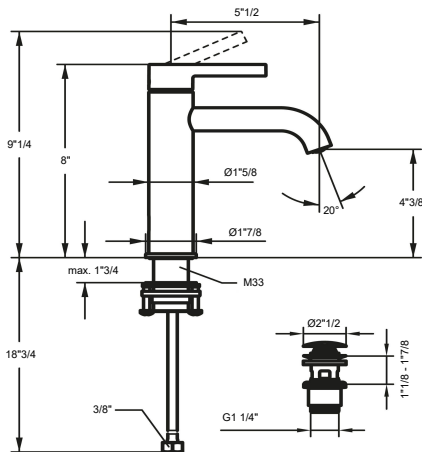

Technical Data

A_Spout_Spray	5 l/min (3 bar)
Connection	G 1/2"
Spout	fixe
Diameter	168 x 68
Handling	front lever
Color_code	chromeline
Installation_type	Wall mounted
Faucet_typ	Lever mixer
G_Acoustic group	I
Concealed_unit	Trim kit
Projection_A	A 225
Energy Label (CH)	A
Connection measure	Range CH curent
material	Brass

ARBA 02

- * Lever mixer
- * Lever installation only possible on the right side
- Child safety: cold water flow in lever position towards the front
- * gap between wall and centre of mounting hole min. 45 mm
- * EcoProtect - water-saving device
- * Swivel spout 90°
- Neoperf® Caché®

Technical Data

Flow rate	6 l/min (3 bar)
Pop-up_valve	without pop-up valve
Connection	Flexible connection hoses
Spout	swivel
Handling	side lever
Color code	chrome
Installation_type	Pillar installation
Faucet_typ	Lever mixer
Dimension Height	262
G_Acoustic group	I
Projection_A	A 150
Energy Label	A
Dimension Water outlet	195
material	Brass

- temperature limitation
- * Flexible connection hoses 3/8"
- * QuickInstallation - Fastening via threaded connection with locking screws
- * Mounting hole size ø35 mm
- * Scope of delivery:
- KWC pop-up valve Push Open 2 in 1 Z.540.049.700