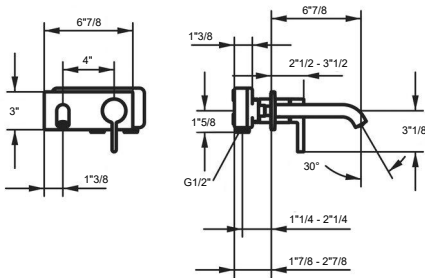

ARBA O2

- Trim kit Lever mixer
- EcoProtect - water-saving device
- Fixed spout
- Neoperl® Caché® CS, Coin Slot
- OptimalSpace - ample space for washing or working
- KWC cartridge M 35 H

Technical Data

Flow rate	5 l/min (3 bar)
Spout	fixed
Diameter	173 x 74
Handling	front lever
Color code	chrome
Installation_type	Wall mounted
Faucet_typ	Lever mixer
G_Acoustic group	I
Concealed_unit	Trim kit
Projection_A	A 225
Energy Label	A
material	Brass