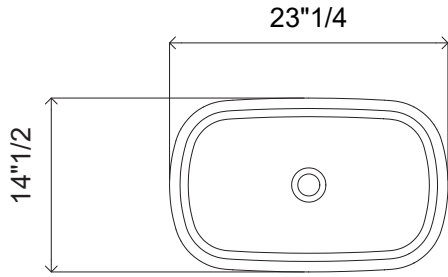

Finishes & Materials

Structure: Acrylic.

Cover drain: Acrylic.

ARBA 02

Dimensions

23"1/4W x 14"1/2D x 6"1/4H

CONFIGURATION

Countertop

Reference dimensions. You'll receive the installation instructions along with your order. For more information or if you have any questions, please contact us.

ARBA O2

- * Trim kit Lever mixer
- * EcoProtect - water-saving device
- * Fixed spout
- Neoperl® Caché® CS, Coin Slot
- * OptimalSpace - ample space for washing or working
- * KWC cartridge M 35 H

Technical Data

Flow rate	5 l/min (3 bar)
Spout	fixed
Diameter	173 x 74
Handling	front lever
Color code	chrome
Installation_type	Wall mounted
Faucet_typ	Lever mixer
G_Acoustic group	I
Concealed_unit	Trim kit
Projection_A	A 225
Energy Label	A
material	Brass

Technical Data

A_Spout_Spray	5 l/min (3 bar)
Connection	G 1/2"
Spout	fixe
Diameter	168 x 68
Handling	front lever
Color_code	chromeline
Installation_type	Wall mounted
Faucet_typ	Lever mixer
G_Acoustic group	I
Concealed_unit	Trim kit
Projection_A	A 225
Energy Label (CH)	A
Connection measure	Range CH curent
material	Brass