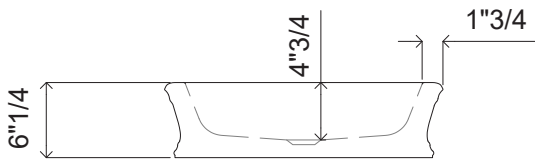

Finishes & Materials

Structure: Acrylic.

Cover drain: Acrylic.

ARBA 02

Dimensions

23"1/4W x 14"1/2D x 6"1/4H

CONFIGURATION

Countertop

Reference dimensions. You'll receive the installation instructions along with your order. For more information or if you have any questions, please contact us.

ARBA O2

- * Trim kit Lever mixer
- * EcoProtect - water-saving device
- * Fixed spout
- Neoperl® Caché® CS, Coin Slot
- * OptimalSpace - ample space for washing or working
- * KWC cartridge M 35 H

Technical Data

Flow rate	5 l/min (3 bar)
Spout	fixed
Diameter	173 x 74
Handling	front lever
Color code	chrome
Installation_type	Wall mounted
Faucet_typ	Lever mixer
G_Acoustic group	I
Concealed_unit	Trim kit
Projection_A	A 225
Energy Label	A
material	Brass

Technical Data

Flow rate	6 l/min (3 bar)
Pop-up_valve	without pop-up valve
Connection	Flexible connection hoses
Spout	swivel
Handling	side lever
Color code	chrome
Installation_type	Pillar installation
Faucet_typ	Lever mixer
Dimension Height	262
G_Acoustic group	I
Projection_A	A 150
Energy Label	A
Dimension Water outlet	195
material	Brass