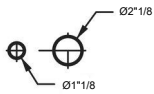

ARBA O2

- Trim kit Lever mixer
- EcoProtect - water-saving device
- Fixed spout
- Neoperl® Caché® CS, Coin Slot
- OptimalSpace - ample space for washing or working
- KWC cartridge M 35 H

Technical Data

Flow rate	5 l/min (3 bar)
Spout	fixed
Diameter	173 x 74
Handling	front lever
Color code	chrome
Installation_type	Wall mounted
Faucet_typ	Lever mixer
G_Acoustic group	I
Concealed_unit	Trim kit
Projection_A	A 225
Energy Label	A
material	Brass