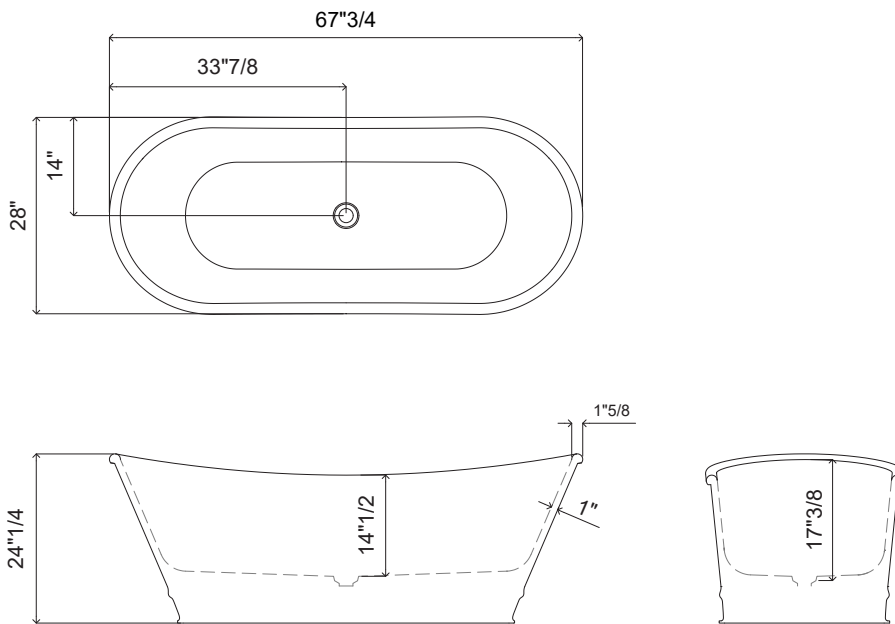

Finishes & Materials

Structure: Acrylic.

Cover drain: Acrylic.

ARBT 02

Dimensions

67"3/4W x 28"D x 24"1/4H

Reference dimensions. You'll receive the installation instructions along with your order. For more information or if you have any questions, please contact us.

- flow rate and temperature continuously variable
- temperature limitation
- * Scope of delivery:
- Hand shower KWC FIT-X slim style 26.000.103.000
- Shower hose 1500 mm made of metal Z.538.415.000
- * To be ordered separately:
- Unit for concealed installation 39.000.602.931

Technical Data

A_Spout_Spray	22 l/min (3 bar)
A_Shower outlet	11.5 l/min (3 bar)
Spout	fixe
Shower_set	MIT_BRAUSE_SCHLAUCH
Handling	top lever
Color_code	chromeline
Installation_type	Freestanding
Faucet_type	Lever mixer
Measure_Height	908-1004
G_Acoustic group	II
G_Acoustic group_Shower outlet	I
Projection_A	A 215
Energy Label (CH)	C
Dimension Water outlet	790-886
material	Brass

Technical Data

A_Spout_Spray	22 l/min (3 bar)
A_Shower outlet	11.5 l/min (3 bar)
Spout	fixe
Shower_set	
Handling	top lever
Color_code	stainless steel
Installation_type	Freestanding
Faucet_type	Lever mixer
Measure_Height	927-1024
G_Acoustic group	II
G_Acoustic group_Shower outlet	I
Projection_A	A 245
Energy Label (CH)	C
Dimension Water outlet	806-902
material	stainless steel