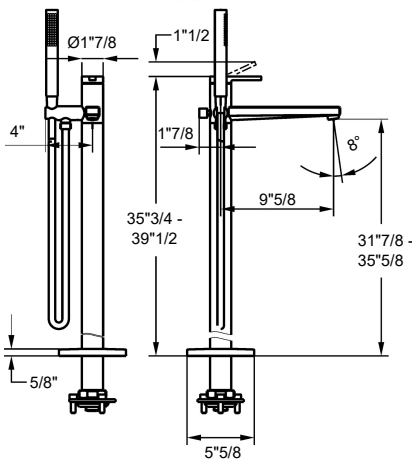

- flow rate and temperature continuously variable
- temperature limitation
- * Scope of delivery:
- Hand shower KWC FIT-X slim style 26.000.103.000
- Shower hose 1500 mm made of metal Z.538.415.000
- * To be ordered separately:
- Unit for concealed installation 39.000.602.931

Technical Data

A_Spout_Spray	22 l/min (3 bar)
A_Shower outlet	11.5 l/min (3 bar)
Spout	fixe
Shower_set	MIT_BRAUSE_SCHLAUCH
Handling	top lever
Color_code	chromeline
Installation_type	Freestanding
Faucet_type	Lever mixer
Measure_Height	908-1004
G_Acoustic group	II
G_Acoustic group_Shower outlet	I
Projection_A	A 215
Energy Label (CH)	C
Dimension Water outlet	790-886
material	Brass

- * Lever mixer
- * For freestanding tub
- * Made of stainless steel
- * Integrated check valve in the hose outlet
- * with shower holder
- * Fixed spout
- Neoperl® SLIM®
- * KWC cartridge M 35 OP

- with ceramic discs
- flow rate and temperature continuously variable
- temperature limitation
- * Scope of delivery:
- Hand shower KWC FIT-X slim style 26.000.103.177
- Shower hose 1500 mm made of plastic 26.001.033.177
- * To be ordered separately:
- Unit for concealed installation 39.000.602.931

Technical Data

A_Spout_Spray	22 l/min (3 bar)
A_Shower outlet	11.5 l/min (3 bar)
Spout	fixe
Shower_set	
Handling	top lever
Color_code	stainless steel
Installation_type	Freestanding
Faucet_type	Lever mixer
Measure_Height	927-1024
G_Acoustic group	II
G_Acoustic group_Shower outlet	I
Projection_A	A 245
Energy Label (CH)	C
Dimension Water outlet	806-902
material	stainless steel