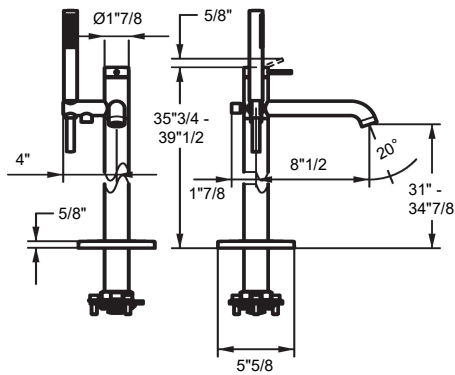

ARBT 02

- Lever mixer
- For freestanding tub
- Integrated check valve in the hose outlet
- with shower holder
- Fixed spout
- Neoperl® SLIM®
- KWC cartridge M 35 OP
- with ceramic discs

- flow rate and temperature continuously variable
- temperature limitation
- Scope of delivery:
- Hand shower KWC FIT-X slim style 26.000.103.000
- Shower hose 1500 mm made of metal Z.538.415.000
- To be ordered separately:
- Unit for concealed installation 39.000.602.931

Technical Data

A_Spout_Spray	22 l/min (3 bar)
A_Shower outlet	11.5 l/min (3 bar)
Spout	fixe
Shower_set	MIT_BRAUSE_SCHLAUCH
Handling	top lever
Color_code	chromeline
Installation_type	Freestanding
Faucet_type	Lever mixer
Measure_Height	908-1004
G_Acoustic group	II
G_Acoustic group_Shower outlet	I
Projection_A	A 215
Energy Label (CH)	C
Dimension Water outlet	790-886
material	Brass