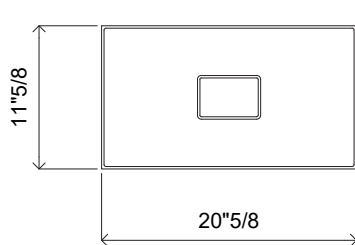

CUBA 01-02

Design: Norah Creative Lab FM

Description

The CUBA 01-02 rectangular countertop washbasin by Norah Design is an essential study in architectural precision, designed to bring a sense of structured, modern luxury to the vanity. Its sharp, right-angled silhouette offers a sophisticated clarity that anchors the wellness space, providing a generous and functional internal volume that highlights the brand's mastery over high-performance solid surfaces.

Finishes & Materials

Structure: Acrylic or marble.

Cover drain: Acrylic.

CUBA 01-02

Dimensions

Size A (01): 20"5/8W x 11"5/8D x 5"1/2H

Size B (02): 20"5/8W x 13"1/8D x 5"1/2H

CUBA01

CUBA02

Reference dimensions. You'll receive the installation instructions along with your order. For more information or if you have any questions, please contact us.

CUBA 01-02

CONFIGURATION

Countertop

Reference dimensions. You'll receive the installation instructions along with your order. For more information or if you have any questions, please contact us.

Technical Data

Flow rate	5 l/min (3 bar)
Spout	fixed
Diameter	173 x 74
Handling	front lever
Color code	chrome
Installation_type	Wall mounted
Faucet_typ	Lever mixer
G_Acoustic group	I
Concealed_unit	Trim kit
Projection_A	A 225
Energy Label	A
material	Brass