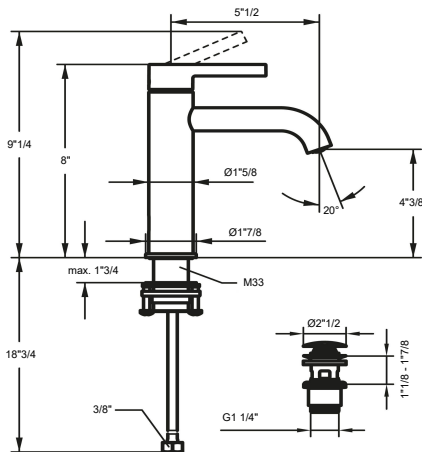

- Lever mixer
- EcoProtect - water-saving device
- Fixed spout
- Neoperf® Caché® CS Coin Slot
- OptimalSpace - ample space for washing or working
- KWC cartridge M 35 OP
- with ceramic discs
- flow rate and temperature continuously variable

- temperature limitation
- Flexible connection hoses 3/8"
- QuickInstallation - Fastening via threaded connection with locking screws
- Mounting hole size ø35 mm
- Scope of delivery:
- KWC pop-up valve Push Open 2 in 1 Z.540.049.700

Technical Data

A_Spout_Spray	5 l/min (3 bar)
Pop-up_valve	MIT PUSH_OPEN
Connection	flexible connection hoses
Spout	fixe
Handling	top lever
Color code	brushed steel
Installation_type	Pillar installation
Faucet_typ	Lever mixer
Measure_Height	201
G_Acoustic group	I
Projection_A	A 140
Energy Label (CH)	A
Dimension Water outlet	112
material	Brass

A_Spout_Spray	5 l/min (3 bar)
Pop-up_valve	MIT PUSH_OPEN
Connection	flexible connection hoses
Spout	fixe
Handling	top lever
Color code	brushed steel
Installation_type	Pillar installation
Faucet_typ	Lever mixer
Measure_Height	201
G_Acoustic group	I
Projection_A	A 140
Energy Label (CH)	A
Dimension Water outlet	112
material	Brass