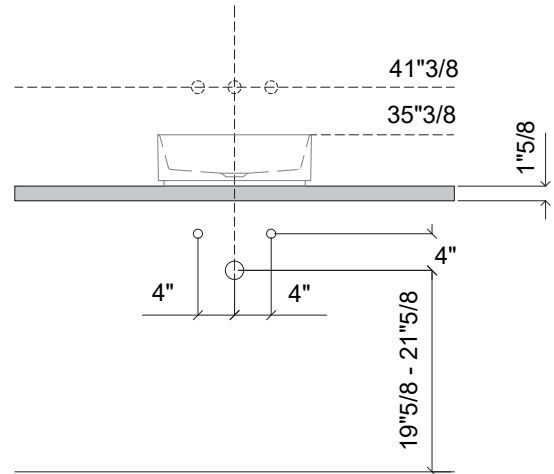

Finishes & Materials

Structure: Acrylic or marble.

Cover drain: Acrylic.

CUBA 01-02

Dimensions

Size A (01): 20"5/8W x 11"5/8D x 5"1/2H

Size B (02): 20"5/8W x 13"1/8D x 5"1/2H

CUBA01

CUBA02

Reference dimensions. You'll receive the installation instructions along with your order. For more information or if you have any questions, please contact us.

CUBA 01-02

CONFIGURATION

Countertop

Reference dimensions. You'll receive the installation instructions along with your order. For more information or if you have any questions, please contact us.

Technical Data

Flow rate	5 l/min (3 bar)
Spout	fixed
Diameter	173 x 74
Handling	front lever
Color code	chrome
Installation_type	Wall mounted
Faucet_typ	Lever mixer
G_Acoustic group	I
Concealed_unit	Trim kit
Projection_A	A 225
Energy Label	A
material	Brass

Technical Data

A_Spout_Spray	5 l/min (3 bar)
Connection	G 1/2"
Spout	fixe
Diameter	168 x 68
Handling	front lever
Color_code	chromeline
Installation_type	Wall mounted
Faucet_typ	Lever mixer
G_Acoustic group	I
Concealed_unit	Trim kit
Projection_A	A 225
Energy Label (CH)	A
Connection measure	Range CH curent
material	Brass