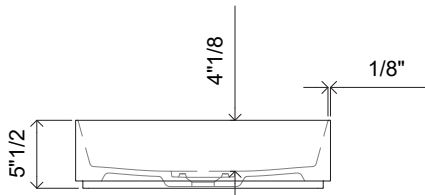

Finishes & Materials

Structure: Acrylic or marble.

Cover drain: Acrylic.

CUBA 01-02

Dimensions

Size A (01): 20"5/8W x 11"5/8D x 5"1/2H

Size B (02): 20"5/8W x 13"1/8D x 5"1/2H

CUBA01

CUBA02

Reference dimensions. You'll receive the installation instructions along with your order. For more information or if you have any questions, please contact us.

CUBA 01-02

CONFIGURATION

Countertop

Reference dimensions. You'll receive the installation instructions along with your order. For more information or if you have any questions, please contact us.

Technical Data

Flow rate	5 l/min (3 bar)
Spout	fixed
Diameter	173 x 74
Handling	front lever
Color code	chrome
Installation_type	Wall mounted
Faucet_typ	Lever mixer
G_Acoustic group	I
Concealed_unit	Trim kit
Projection_A	A 225
Energy Label	A
material	Brass

Technical Data

A_Spout_Spray	5 l/min (3 bar)
Connection	G 1/2"
Spout	fixe
Diameter	168 x 68
Handling	front lever
Color_code	chromeline
Installation_type	Wall mounted
Faucet_typ	Lever mixer
G_Acoustic group	I
Concealed_unit	Trim kit
Projection_A	A 225
Energy Label (CH)	A
Connection measure	Range CH curent
material	Brass