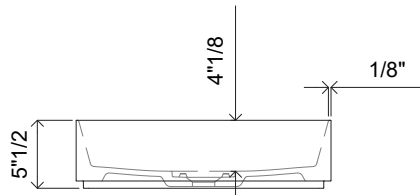

Finishes & Materials

Structure: Acrylic or marble.

Cover drain: Acrylic.

CUBA 01-02

Dimensions

Size A (01): 20"5/8W x 11"5/8D x 5"1/2H

Size B (02): 20"5/8W x 13"1/8D x 5"1/2H

CUBA01

CUBA02

Reference dimensions. You'll receive the installation instructions along with your order. For more information or if you have any questions, please contact us.

CUBA 01-02

CONFIGURATION

Countertop

Reference dimensions. You'll receive the installation instructions along with your order. For more information or if you have any questions, please contact us.

Technical Data

Flow rate	5 l/min (3 bar)
Spout	fixed
Diameter	173 x 74
Handling	front lever
Color code	chrome
Installation_type	Wall mounted
Faucet_typ	Lever mixer
G_Acoustic group	I
Concealed_unit	Trim kit
Projection_A	A 225
Energy Label	A
material	Brass

Technical Data

Flow rate	6 l/min (3 bar)
Pop-up_valve	without pop-up valve
Connection	flexible connection hoses
Spout	swivel
Handling	side lever
Color code	chrome
Installation_type	Pillar installation
Faucet_typ	Lever mixer
Dimension Height	262
G_Acoustic group	I
Projection_A	A 150
Energy Label	A
Dimension Water outlet	195
material	Brass