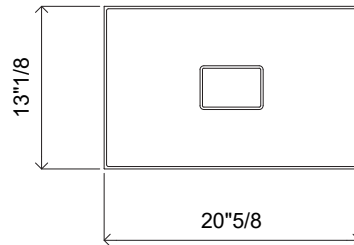

CUBA 01-02

Design: Norah Creative Lab FM

Description

The CUBA 01-02 rectangular countertop washbasin by Norah Design is an essential study in architectural precision, designed to bring a sense of structured, modern luxury to the vanity. Its sharp, right-angled silhouette offers a sophisticated clarity that anchors the wellness space, providing a generous and functional internal volume that highlights the brand's mastery over high-performance solid surfaces.

Finishes & Materials

Structure: Acrylic or marble.

Cover drain: Acrylic.

CUBA 01-02

Dimensions

Size A (01): 20"5/8W x 11"5/8D x 5"1/2H

Size B (02): 20"5/8W x 13"1/8D x 5"1/2H

CUBA01

CUBA02

Reference dimensions. You'll receive the installation instructions along with your order. For more information or if you have any questions, please contact us.

CUBA 01-02

CONFIGURATION

Countertop

Reference dimensions. You'll receive the installation instructions along with your order. For more information or if you have any questions, please contact us.

Technical Data

Flow rate	5 l/min (3 bar)
Spout	fixed
Diameter	173 x 74
Handling	front lever
Color code	chrome
Installation_type	Wall mounted
Faucet_typ	Lever mixer
G_Acoustic group	I
Concealed_unit	Trim kit
Projection_A	A 225
Energy Label	A
material	Brass