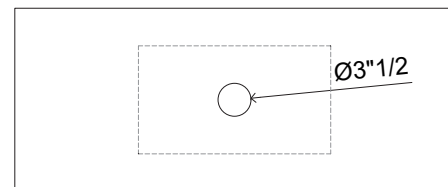

Finishes & Materials

Structure: Acrylic or marble.

Cover drain: Acrylic.

CUBA 01-02

Dimensions

Size A (01): 20"5/8W x 11"5/8D x 5"1/2H

Size B (02): 20"5/8W x 13"1/8D x 5"1/2H

CUBA01

CUBA02

Reference dimensions. You'll receive the installation instructions along with your order. For more information or if you have any questions, please contact us.

CUBA 01-02

CONFIGURATION

Countertop

Reference dimensions. You'll receive the installation instructions along with your order. For more information or if you have any questions, please contact us.

Technical Data

Flow rate	5 l/min (3 bar)
Spout	fixed
Diameter	173 x 74
Handling	front lever
Color code	chrome
Installation_type	Wall mounted
Faucet_typ	Lever mixer
G_Acoustic group	I
Concealed_unit	Trim kit
Projection_A	A 225
Energy Label	A
material	Brass