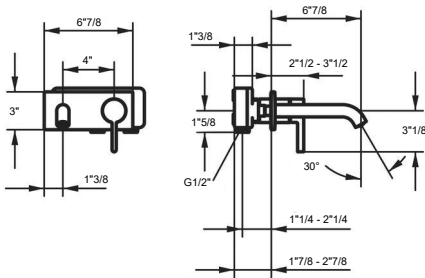

CUBA 01-02

- Trim kit Lever mixer
- EcoProtect - water-saving device
- Fixed spout
- Neoperl® Caché® CS, Coin Slot
- OptimalSpace - ample space for washing or working
- KWC cartridge M 35 H

Technical Data

Flow rate	5 l/min (3 bar)
Spout	fixed
Diameter	173 x 74
Handling	front lever
Color code	chrome
Installation_type	Wall mounted
Faucet_typ	Lever mixer
G_Acoustic group	I
Concealed_unit	Trim kit
Projection_A	A 225
Energy Label	A
material	Brass