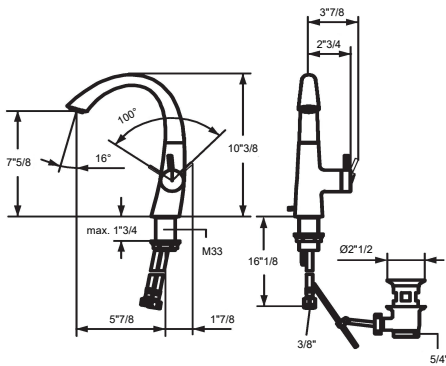

CUBA 01-02

- Lever mixer
- Lever installation only possible on the right side
- Child safety: cold water flow in lever position towards the front
- gap between wall and centre of mounting hole min. 45 mm
- EcoProtect - water-saving device
- Swivel spout 90°
- Neoperf® Caché®

- OptimalSpace - ample space for washing or working
- KWC cartridge S 25
- with ceramic discs
- flow rate and temperature continuously variable
- Flexible connection hoses 3/8"
- Fastening by means of threaded sleeve M33 x 1.5
- Mounting hole size ø35 mm

Technical Data

Flow rate	6 l/min (3 bar)
Pop-up_valve	without pop-up valve
Connection	flexible connection hoses
Spout	swivel
Handling	side lever
Color code	chrome
Installation_type	Pillar installation
Faucet_typ	Lever mixer
Dimension Height	262
G_Acoustic group	I
Projection_A	A 150
Energy Label	A
Dimension Water outlet	195
material	Brass

Flow rate	6 l/min (3 bar)
Pop-up_valve	without pop-up valve
Connection	flexible connection hoses
Spout	swivel
Handling	side lever
Color code	chrome
Installation_type	Pillar installation
Faucet_typ	Lever mixer
Dimension Height	262
G_Acoustic group	I
Projection_A	A 150
Energy Label	A
Dimension Water outlet	195
material	Brass