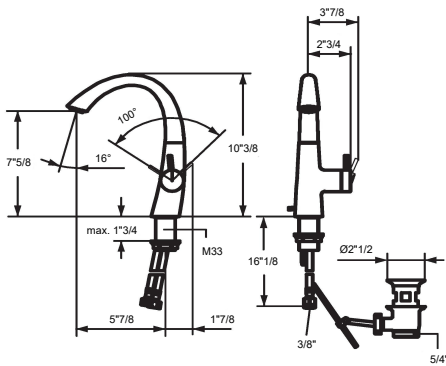

CUBA 04

- Lever mixer
- Lever installation only possible on the right side
- Child safety: cold water flow in lever position towards the front
- gap between wall and centre of mounting hole min. 45 mm
- EcoProtect - water-saving device
- Swivel spout 90°
- Neoperf® Caché®

- OptimalSpace - ample space for washing or working
- KWC cartridge S 25
- with ceramic discs
- flow rate and temperature continuously variable
- Flexible connection hoses 3/8"
- Fastening by means of threaded sleeve M33 x 1.5
- Mounting hole size ø35 mm

Technical Data

Flow rate	6 l/min (3 bar)
Pop-up_valve	without pop-up valve
Connection	Flexible connection hoses
Spout	swivel
Handling	side lever
Color code	chrome
Installation_type	Pillar installation
Faucet_typ	Lever mixer
Dimension Height	262
G_Acoustic group	I
Projection_A	A 150
Energy Label	A
Dimension Water outlet	195
material	Brass