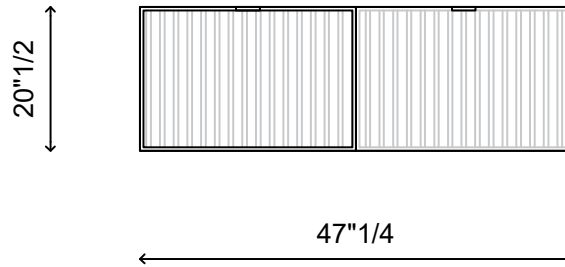

Finishes & Materials

Washbasin: Marble.

Cabinet: Lacquer or wood.

CUBA 04

Dimensions

1 Washbasin: 15"W x 15"D x 5"1/2H

Wooden cabinet with 2 drawers + 2 washbasin: 47"1/4W x 20"7/8D x 21"1/4H

CUBA 04

- * Trim kit Lever mixer
- * EcoProtect - water-saving device
- * Fixed spout
- Neoperl® Caché® CS, Coin Slot
- * OptimalSpace - ample space for washing or working
- * KWC cartridge M 35 H

- with ceramic discs
- flow rate and temperature continuously variable
- * To be ordered separately:
- Unit for concealed installation 1/2" 39.001.401.931
- * To be ordered separately (optional or if necessary):
- Extension set 20 mm Z.536.333

Technical Data

Flow rate	5 l/min (3 bar)
Spout	fixed
Diameter	173 x 74
Handling	front lever
Color code	chrome
Installation_type	Wall mounted
Faucet_typ	Lever mixer
G_Acoustic group	I
Concealed_unit	Trim kit
Projection_A	A 225
Energy Label	A
material	Brass