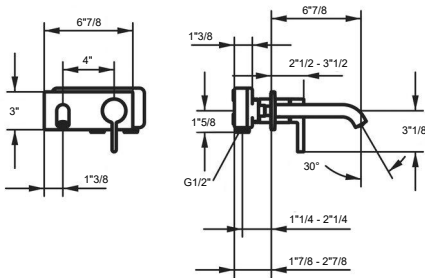

CUBA 04

- Trim kit Lever mixer
- EcoProtect - water-saving device
- Fixed spout
- Neoperl® Caché® CS, Coin Slot
- OptimalSpace - ample space for washing or working
- KWC cartridge M 35 H

Technical Data

Flow rate	5 l/min (3 bar)
Spout	fixed
Diameter	173 x 74
Handling	front lever
Color code	chrome
Installation_type	Wall mounted
Faucet_typ	Lever mixer
G_Acoustic group	I
Concealed_unit	Trim kit
Projection_A	A 225
Energy Label	A
material	Brass