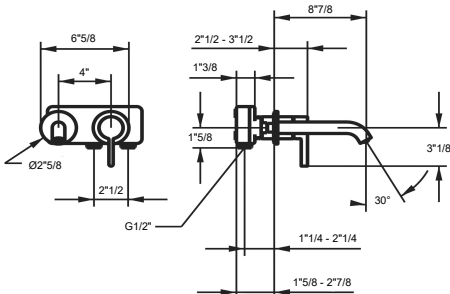

- Trim kit Lever mixer
- EcoProtect - water-saving device
- Fixed spout
- Neoperl® Caché® CS, Coin Slot
- OptimalSpace - ample space for washing or working
- KWC cartridge M 35 H

Technical Data

A_Spout_Spray	5 l/min (3 bar)
Connection	G 1/2"
Spout	fixe
Diameter	168 x 68
Handling	front lever
Color_code	chromeline
Installation_type	Wall mounted
Faucet_typ	Lever mixer
G_Acoustic group	I
Concealed_unit	Trim kit
Projection_A	A 225
Energy Label (CH)	A
Connection measure	Range CH curent
material	Brass