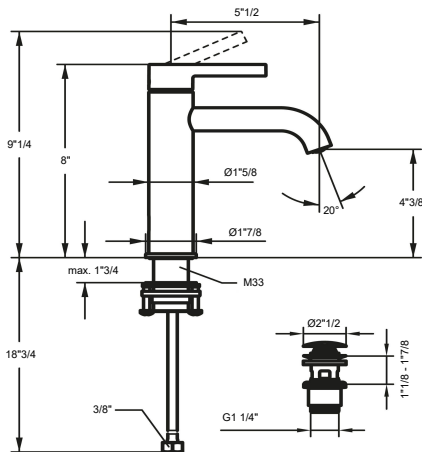

Technical Data

A_Spout_Spray	5 l/min (3 bar)
Connection	G 1/2"
Spout	fixe
Diameter	168 x 68
Handling	front lever
Color_code	chromeline
Installation_type	Wall mounted
Faucet_typ	Lever mixer
G_Acoustic group	I
Concealed_unit	Trim kit
Projection_A	A 225
Energy Label (CH)	A
Connection measure	Range CH curent
material	Brass

- * OptimalSpace - ample space for washing or working
- * KWC cartridge S 25
- with ceramic discs
- flow rate and temperature continuously variable
- * Flexible connection hoses 3/8"
- * Fastening by means of threaded sleeve M33 x 1.5
- * Mounting hole size ø35 mm

Technical Data

Flow rate	6 l/min (3 bar)
Pop-up_valve	without pop-up valve
Connection	Flexible connection hoses
Spout	swivel
Handling	side lever
Color code	chrome
Installation_type	Pillar installation
Faucet_typ	Lever mixer
Dimension Height	262
G_Acoustic group	I
Projection_A	A 150
Energy Label	A
Dimension Water outlet	195
material	Brass

- temperature limitation
- * Flexible connection hoses 3/8"
- * QuickInstallation - Fastening via threaded connection with locking screws
- * Mounting hole size ø35 mm
- * Scope of delivery:
- KWC pop-up valve Push Open 2 in 1 Z.540.049.700