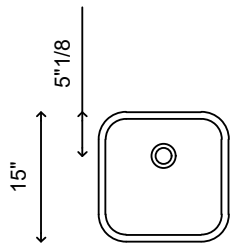

Finishes & Materials

Washbasin: Marble.

Cabinet: Lacquer or wood.

CUBA 04

Dimensions

1 Washbasin: 15"W x 15"D x 5"1/2H

Wooden cabinet with 2 drawers + 2 washbasin: 47"1/4W x 20"7/8D x 21"1/4H

CUBA 04

Technical Data

Flow rate	5 l/min (3 bar)
Spout	fixed
Diameter	173 x 74
Handling	front lever
Color code	chrome
Installation_type	Wall mounted
Faucet_typ	Lever mixer
G_Acoustic group	I
Concealed_unit	Trim kit
Projection_A	A 225
Energy Label	A
material	Brass

Technical Data

A_Spout_Spray	5 l/min (3 bar)
Connection	G 1/2"
Spout	fixe
Diameter	168 x 68
Handling	front lever
Color_code	chromeline
Installation_type	Wall mounted
Faucet_typ	Lever mixer
G_Acoustic group	I
Concealed_unit	Trim kit
Projection_A	A 225
Energy Label (CH)	A
Connection measure	Range CH curent
material	Brass

Technical Data

Flow rate	6 l/min (3 bar)
Pop-up_valve	without pop-up valve
Connection	Flexible connection hoses
Spout	swivel
Handling	side lever
Color code	chrome
Installation_type	Pillar installation
Faucet_typ	Lever mixer
Dimension Height	262
G_Acoustic group	I
Projection_A	A 150
Energy Label	A
Dimension Water outlet	195
material	Brass