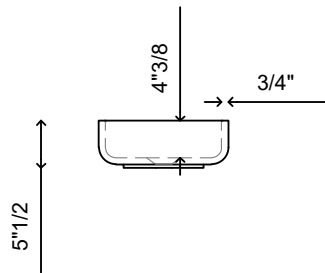

Finishes & Materials

Washbasin: Marble.

Cabinet: Lacquer or wood.

CUBA 04

Dimensions

1 Washbasin: 15"W x 15"D x 5"1/2H

Wooden cabinet with 2 drawers + 2 washbasin: 47"1/4W x 20"7/8D x 21"1/4H

CUBA 04

- * Trim kit Lever mixer
- * EcoProtect - water-saving device
- * Fixed spout
- Neoperl® Caché® CS, Coin Slot
- * OptimalSpace - ample space for washing or working
- * KWC cartridge M 35 H

- with ceramic discs
- flow rate and temperature continuously variable
- * To be ordered separately:
- Unit for concealed installation 1/2" 39.001.401.931
- * To be ordered separately (optional or if necessary):
- Extension set 20 mm Z.536.333

Technical Data

Flow rate	5 l/min (3 bar)
Spout	fixed
Diameter	173 x 74
Handling	front lever
Color code	chrome
Installation_type	Wall mounted
Faucet_typ	Lever mixer
G_Acoustic group	I
Concealed_unit	Trim kit
Projection_A	A 225
Energy Label	A
material	Brass

Technical Data

A_Spout_Spray	5 l/min (3 bar)
Connection	G 1/2"
Spout	fixe
Diameter	168 x 68
Handling	front lever
Color_code	chromeline
Installation_type	Wall mounted
Faucet_typ	Lever mixer
G_Acoustic group	I
Concealed_unit	Trim kit
Projection_A	A 225
Energy Label (CH)	A
Connection measure	Range CH curent
material	Brass