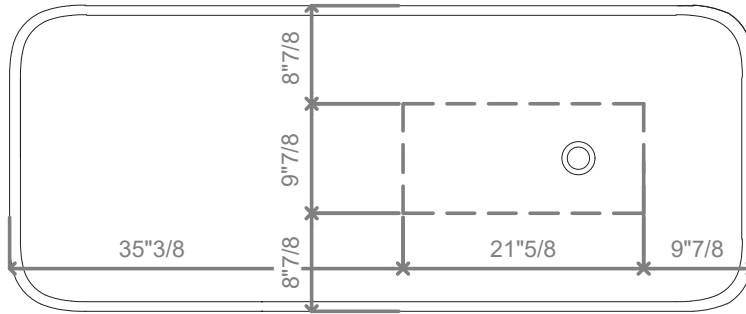

CUBT 01

Design: Norah Creative Lab FM

Description

The CUBT 01 rectangular freestanding bathtub by Norah Design is a masterclass in linear geometry, designed to bring a sense of structural clarity and monumental elegance to the modern wellness space. Its clean, right-angled silhouette offers a sophisticated architectural anchor, providing a generous internal volume that maximizes comfort without sacrificing its sharp, contemporary profile.

Finishes & Materials

Structure: Acrylic or marble.

Cover drain: Acrylic.

CUBT 01

Dimensions

67"W x 27"1/2D x 19"5/8H

Reference dimensions. You'll receive the installation instructions along with your order. For more information or if you have any questions, please contact us.

CUBT 01

Dimension for siphon installation

Siphon and cover

Reference dimensions. You'll receive the installation instructions along with your order. For more information or if you have any questions, please contact us.

CUBT 01

- * Lever mixer
- * For freestanding tub
- * Integrated check valve in the hose outlet
- * with shower holder
- * Fixed spout
- Neoperl® SLIM®
- * KWC cartridge M 35 OP
- with ceramic discs

- flow rate and temperature continuously variable
- temperature limitation
- * Scope of delivery:
- Hand shower KWC FIT-X slim style 26.000.103.000
- Shower hose 1500 mm made of metal Z.538.415.000
- * To be ordered separately:
- Unit for concealed installation 39.000.602.931