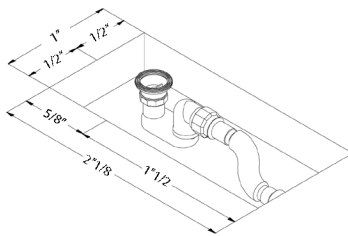

Finishes & Materials

Structure: Acrylic or marble.

Cover drain: Acrylic.

CUBT 01

Dimensions

67"W x 27"1/2D x 19"5/8H

Reference dimensions. You'll receive the installation instructions along with your order. For more information or if you have any questions, please contact us.

CUBT 01

Dimension for siphon installation

Siphon and cover

Reference dimensions. You'll receive the installation instructions along with your order. For more information or if you have any questions, please contact us.

CUBT 01

- * Lever mixer
- * For freestanding tub
- * Integrated check valve in the hose outlet
- * with shower holder
- * Fixed spout
- Neoperl® SLIM®
- * KWC cartridge M 35 OP
- with ceramic discs

- flow rate and temperature continuously variable
- temperature limitation
- * Scope of delivery:
- Hand shower KWC FIT-X slim style 26.000.103.000
- Shower hose 1500 mm made of metal Z.538.415.000
- * To be ordered separately:
- Unit for concealed installation 39.000.602.931

- with ceramic discs
- flow rate and temperature continuously variable
- temperature limitation
- * Scope of delivery:
- Hand shower KWC FIT-X slim style 26.000.103.177
- Shower hose 1500 mm made of plastic 26.001.033.177
- * To be ordered separately:
- Unit for concealed installation 39.000.602.931