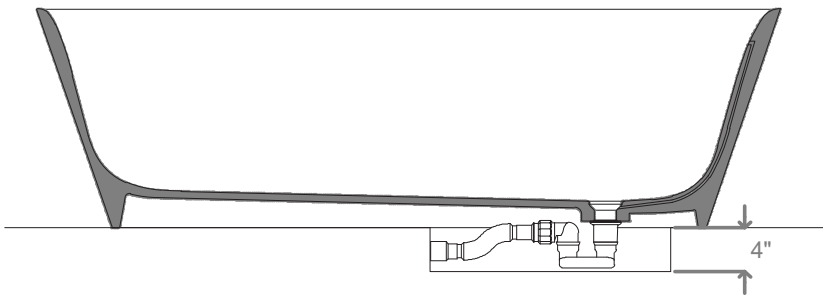

CUBT 01

Design: Norah Creative Lab FM

Description

The CUBT 01 rectangular freestanding bathtub by Norah Design is a masterclass in linear geometry, designed to bring a sense of structural clarity and monumental elegance to the modern wellness space. Its clean, right-angled silhouette offers a sophisticated architectural anchor, providing a generous internal volume that maximizes comfort without sacrificing its sharp, contemporary profile.

Finishes & Materials

Structure: Acrylic or marble.

Cover drain: Acrylic.

CUBT 01

Dimensions

67"W x 27"1/2D x 19"5/8H

Reference dimensions. You'll receive the installation instructions along with your order. For more information or if you have any questions, please contact us.

CUBT 01

Dimension for siphon installation

Siphon and cover

Reference dimensions. You'll receive the installation instructions along with your order. For more information or if you have any questions, please contact us.

CUBT 01

- * Lever mixer
- * For freestanding tub
- * Integrated check valve in the hose outlet
- * with shower holder
- * Fixed spout
- Neoperl® SLIM®
- * KWC cartridge M 35 OP
- with ceramic discs

- flow rate and temperature continuously variable
- temperature limitation
- * Scope of delivery:
- Hand shower KWC FIT-X slim style 26.000.103.000
- Shower hose 1500 mm made of metal Z.538.415.000
- * To be ordered separately:
- Unit for concealed installation 39.000.602.931