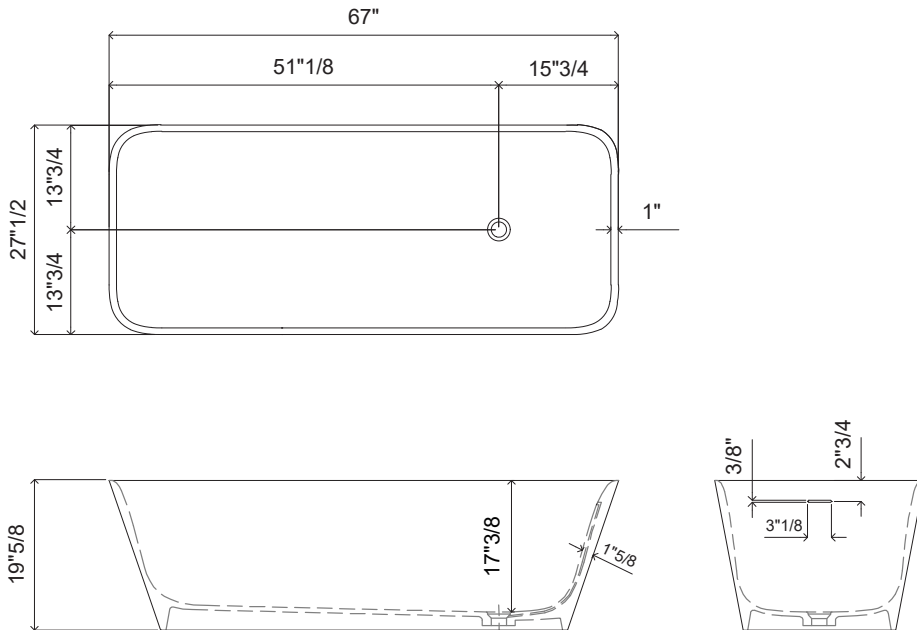

Finishes & Materials

Structure: Acrylic or marble.

Cover drain: Acrylic.

CUBT 01

Dimensions

67"W x 27"1/2D x 19"5/8H

Reference dimensions. You'll receive the installation instructions along with your order. For more information or if you have any questions, please contact us.

CUBT 01

Dimension for siphon installation

Siphon and cover

Reference dimensions. You'll receive the installation instructions along with your order. For more information or if you have any questions, please contact us.

CUBT 01

- * Lever mixer
- * For freestanding tub
- * Integrated check valve in the hose outlet
- * with shower holder
- * Fixed spout
- Neoperl® SLIM®
- * KWC cartridge M 35 OP
- with ceramic discs

- flow rate and temperature continuously variable
- temperature limitation
- * Scope of delivery:
- Hand shower KWC FIT-X slim style 26.000.103.000
- Shower hose 1500 mm made of metal Z.538.415.000
- * To be ordered separately:
- Unit for concealed installation 39.000.602.931

- with ceramic discs
- flow rate and temperature continuously variable
- temperature limitation
- * Scope of delivery:
- Hand shower KWC FIT-X slim style 26.000.103.177
- Shower hose 1500 mm made of plastic 26.001.033.177
- * To be ordered separately:
- Unit for concealed installation 39.000.602.931