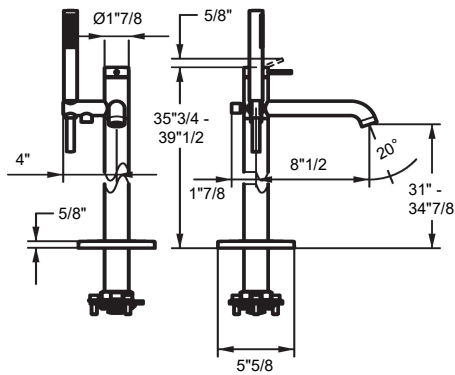

Finishes & Materials

Structure: Acrylic or marble.

Cover drain: Acrylic.

CUBT 01

Dimensions

67"W x 27"1/2D x 19"5/8H

Reference dimensions. You'll receive the installation instructions along with your order. For more information or if you have any questions, please contact us.

CUBT 01

Dimension for siphon installation

Siphon and cover

Reference dimensions. You'll receive the installation instructions along with your order. For more information or if you have any questions, please contact us.

CUBT 01

- * Lever mixer
- * For freestanding tub
- * Integrated check valve in the hose outlet
- * with shower holder
- * Fixed spout
- Neoperl® SLIM®
- * KWC cartridge M 35 OP
- with ceramic discs

- flow rate and temperature continuously variable
- temperature limitation
- * Scope of delivery:
- Hand shower KWC FIT-X slim style 26.000.103.000
- Shower hose 1500 mm made of metal Z.538.415.000
- * To be ordered separately:
- Unit for concealed installation 39.000.602.931

- with ceramic discs
- flow rate and temperature continuously variable
- temperature limitation
- * Scope of delivery:
- Hand shower KWC FIT-X slim style 26.000.103.177
- Shower hose 1500 mm made of plastic 26.001.033.177
- * To be ordered separately:
- Unit for concealed installation 39.000.602.931