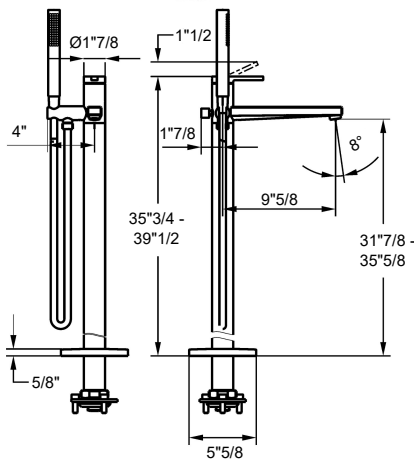

CUBT 01

- * Lever mixer
- * For freestanding tub
- * Integrated check valve in the hose outlet
- * with shower holder
- * Fixed spout
- Neoperl® SLIM®
- * KWC cartridge M 35 OP
- with ceramic discs

- flow rate and temperature continuously variable
- temperature limitation
- * Scope of delivery:
- Hand shower KWC FIT-X slim style 26.000.103.000
- Shower hose 1500 mm made of metal Z.538.415.000
- * To be ordered separately:
- Unit for concealed installation 39.000.602.931

Lever mixer

Measure_Height

908-1004

G_Acoustic group

II

G_Acoustic group Shower outlet

I

Projection_A

A 215

Energy Label (CH)

C

Dimension Water outlet

790-886

material

Brass

- * Lever mixer
- * For freestanding tub
- * Made of stainless steel
- * Integrated check valve in the hose outlet
- * with shower holder
- * Fixed spout
- Neoperl® SLIM®
- * KWC cartridge M 35 OP

- with ceramic discs
- flow rate and temperature continuously variable
- temperature limitation
- * Scope of delivery:
- Hand shower KWC FIT-X slim style 26.000.103.177
- Shower hose 1500 mm made of plastic 26.001.033.177
- * To be ordered separately:
- Unit for concealed installation 39.000.602.931