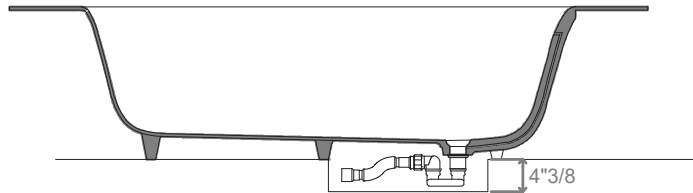

CUBT 02

Design: Norah Creative Lab FM

Description

The CUBT 02 rectangular bathtub by Norah Design is an avant-garde architectural piece that redefines the boundaries between furniture and plumbing fixtures. This model transforms the traditional bathing vessel into a multifunctional living element by integrating an architectural bookcase and shelving system into its exterior profile, inviting a seamless transition between relaxation and intellectual leisure.

Finishes & Materials

Structure: Acrylic.

Cover drain: Acrylic.

CUBT 02

Dimensions

70"7/8W x 40"1/8D x 20"7/8H

Reference dimensions. You'll receive the installation instructions along with your order. For more information or if you have any questions, please contact us.

CUBT 02

Installation

Dimension for siphon installation

Siphon and cover

Reference dimensions. You'll receive the installation instructions along with your order. For more information or if you have any questions, please contact us.

CUBT 02

- * Lever mixer
- * For freestanding tub
- * Integrated check valve in the hose outlet
- * with shower holder
- * Fixed spout
- Neoperl® SLIM®
- * KWC cartridge M 35 OP
- with ceramic discs

- flow rate and temperature continuously variable
- temperature limitation
- * Scope of delivery:
- Hand shower KWC FIT-X slim style 26.000.103.000
- Shower hose 1500 mm made of metal Z.538.415.000
- * To be ordered separately:
- Unit for concealed installation 39.000.602.931