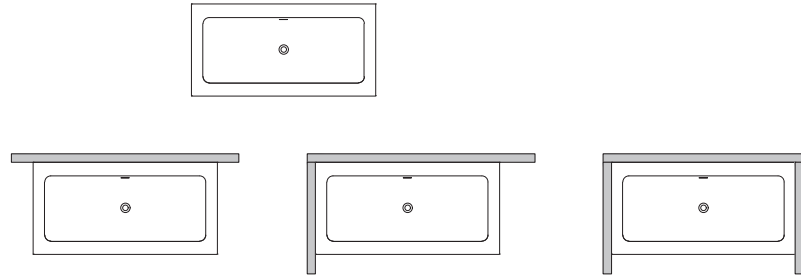

CUBT 02

Design: Norah Creative Lab FM

Description

The CUBT 02 rectangular bathtub by Norah Design is an avant-garde architectural piece that redefines the boundaries between furniture and plumbing fixtures. This model transforms the traditional bathing vessel into a multifunctional living element by integrating an architectural bookcase and shelving system into its exterior profile, inviting a seamless transition between relaxation and intellectual leisure.

Finishes & Materials

Structure: Acrylic.

Cover drain: Acrylic.

CUBT 02

Dimensions

70"7/8W x 40"1/8D x 20"7/8H

Reference dimensions. You'll receive the installation instructions along with your order. For more information or if you have any questions, please contact us.

CUBT 02

Installation

Dimension for siphon installation

Siphon and cover

Reference dimensions. You'll receive the installation instructions along with your order. For more information or if you have any questions, please contact us.

CUBT 02

- * Lever mixer
- * For freestanding tub
- * Integrated check valve in the hose outlet
- * with shower holder
- * Fixed spout
- Neoperl® SLIM®
- * KWC cartridge M 35 OP
- with ceramic discs

- flow rate and temperature continuously variable
- temperature limitation
- * Scope of delivery:
- Hand shower KWC FIT-X slim style 26.000.103.000
- Shower hose 1500 mm made of metal Z.538.415.000
- * To be ordered separately:
- Unit for concealed installation 39.000.602.931