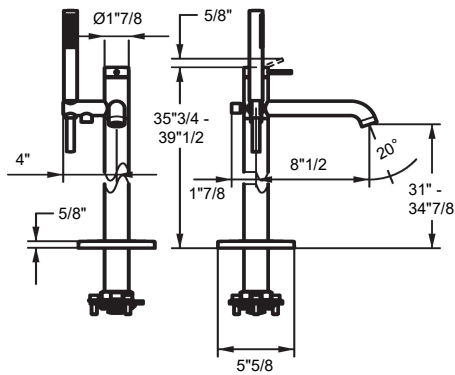

Finishes & Materials

Structure: Acrylic.

Cover drain: Acrylic.

CUBT 02

Dimensions

70"7/8W x 40"1/8D x 20"7/8H

Reference dimensions. You'll receive the installation instructions along with your order. For more information or if you have any questions, please contact us.

CUBT 02

Installation

Dimension for siphon installation

Siphon and cover

Reference dimensions. You'll receive the installation instructions along with your order. For more information or if you have any questions, please contact us.

CUBT 02

- * Lever mixer
- * For freestanding tub
- * Integrated check valve in the hose outlet
- * with shower holder
- * Fixed spout
- Neoperl® SLIM®
- * KWC cartridge M 35 OP
- with ceramic discs

- flow rate and temperature continuously variable
- temperature limitation
- * Scope of delivery:
- Hand shower KWC FIT-X slim style 26.000.103.000
- Shower hose 1500 mm made of metal Z.538.415.000
- * To be ordered separately:
- Unit for concealed installation 39.000.602.931

Technical Data

Flow rate	5 l/min (3 bar)
Spout	fixed
Diameter	173 x 74
Handling	front lever
Color code	chrome
Installation_type	Wall mounted
Faucet_typ	Lever mixer
G_Acoustic group	I
Concealed_unit	Trim kit
Projection_A	A 225
Energy Label	A
material	Brass