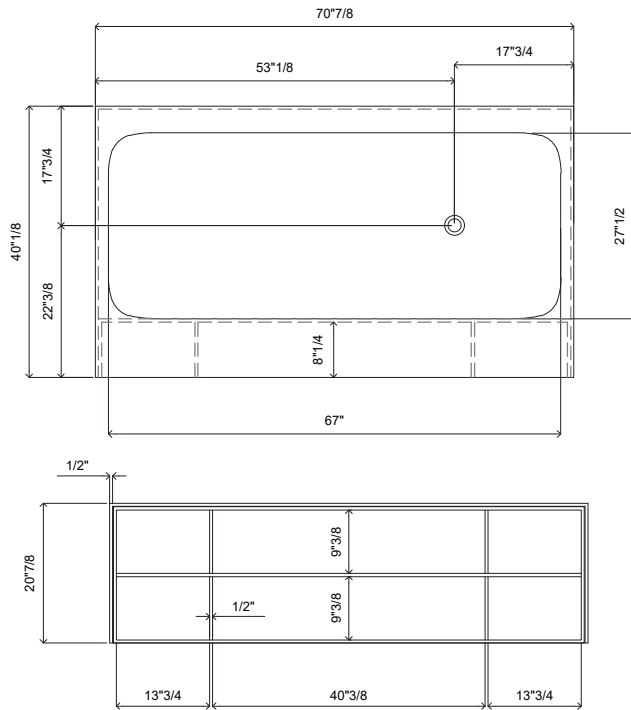

Finishes & Materials

Structure: Acrylic.

Cover drain: Acrylic.

CUBT 02

Dimensions

70"7/8W x 40"1/8D x 20"7/8H

Reference dimensions. You'll receive the installation instructions along with your order. For more information or if you have any questions, please contact us.

CUBT 02

- * Lever mixer
- * For freestanding tub
- * Integrated check valve in the hose outlet
- * with shower holder
- * Fixed spout
- Neoperl® SLIM®
- * KWC cartridge M 35 OP
- with ceramic discs

- flow rate and temperature continuously variable
- temperature limitation
- * Scope of delivery:
- Hand shower KWC FIT-X slim style 26.000.103.000
- Shower hose 1500 mm made of metal Z.538.415.000
- * To be ordered separately:
- Unit for concealed installation 39.000.602.931

- with ceramic discs
- flow rate and temperature continuously variable
- temperature limitation
- * Scope of delivery:
- Hand shower KWC FIT-X slim style 26.000.103.177
- Shower hose 1500 mm made of plastic 26.001.033.177
- * To be ordered separately:
- Unit for concealed installation 39.000.602.931

Technical Data

Flow rate	5 l/min (3 bar)
Spout	fixed
Diameter	173 x 74
Handling	front lever
Color code	chrome
Installation_type	Wall mounted
Faucet_typ	Lever mixer
G_Acoustic group	I
Concealed_unit	Trim kit
Projection_A	A 225
Energy Label	A
material	Brass