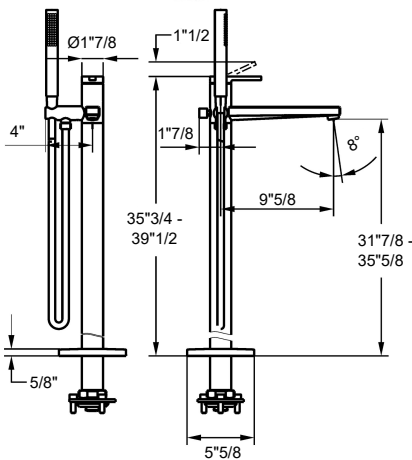

Lever mixer

Measure_Height

908-1004

G_Acoustic group

II

G_Acoustic group_Shower outlet

I

Projection_A

A 215

Energy Label (CH)

C

Dimension Water outlet

790-886

material

Brass

- * Lever mixer
- * For freestanding tub
- * Made of stainless steel
- * Integrated check valve in the hose outlet
- * with shower holder
- * Fixed spout
- Neoperl® SLIM®
- * KWC cartridge M 35 OP

- with ceramic discs
- flow rate and temperature continuously variable
- temperature limitation
- * Scope of delivery:
- Hand shower KWC FIT-X slim style 26.000.103.177
- Shower hose 1500 mm made of plastic 26.001.033.177
- * To be ordered separately:
- Unit for concealed installation 39.000.602.931

Technical Data

Flow rate	5 l/min (3 bar)
Spout	fixed
Diameter	173 x 74
Handling	front lever
Color code	chrome
Installation_type	Wall mounted
Faucet_typ	Lever mixer
G_Acoustic group	I
Concealed_unit	Trim kit
Projection_A	A 225
Energy Label	A
material	Brass