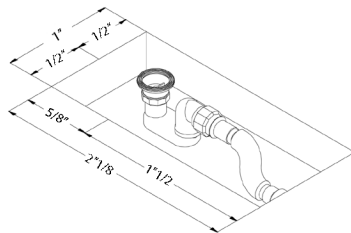

Finishes & Materials

Structure: Acrylic.

Cover drain: Acrylic.

CUBT 02

Dimensions

70"7/8W x 40"1/8D x 20"7/8H

Reference dimensions. You'll receive the installation instructions along with your order. For more information or if you have any questions, please contact us.

CUBT 02

Installation

Dimension for siphon installation

Siphon and cover

Reference dimensions. You'll receive the installation instructions along with your order. For more information or if you have any questions, please contact us.

CUBT 02

- * Lever mixer
- * For freestanding tub
- * Integrated check valve in the hose outlet
- * with shower holder
- * Fixed spout
- Neoperl® SLIM®
- * KWC cartridge M 35 OP
- with ceramic discs

- flow rate and temperature continuously variable
- temperature limitation
- * Scope of delivery:
- Hand shower KWC FIT-X slim style 26.000.103.000
- Shower hose 1500 mm made of metal Z.538.415.000
- * To be ordered separately:
- Unit for concealed installation 39.000.602.931

Technical Data

Flow rate	5 l/min (3 bar)
Spout	fixed
Diameter	173 x 74
Handling	front lever
Color code	chrome
Installation_type	Wall mounted
Faucet_typ	Lever mixer
G_Acoustic group	I
Concealed_unit	Trim kit
Projection_A	A 225
Energy Label	A
material	Brass