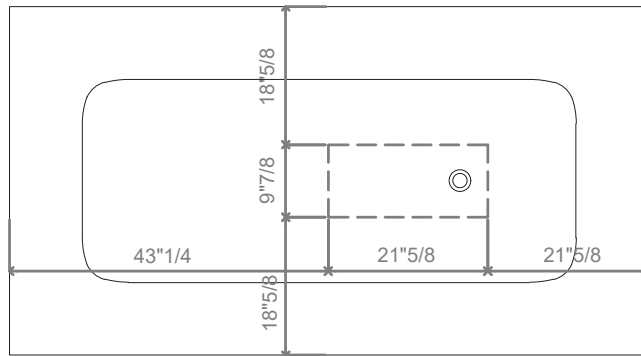

CUBT 02

Installation

Dimension for siphon installation

Siphon and cover

Reference dimensions. You'll receive the installation instructions along with your order. For more information or if you have any questions, please contact us.