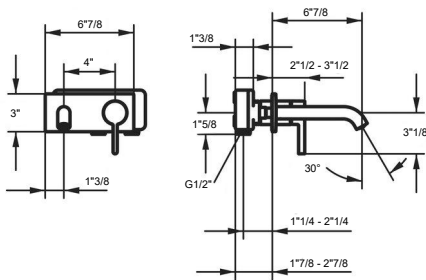

CUBT 02

- Trim kit Lever mixer
- EcoProtect - water-saving device
- Fixed spout
- Neoperf® Caché® CS, Coin Slot
- OptimalSpace - ample space for washing or working
- KWC cartridge M 35 H

Technical Data

Flow rate	5 l/min (3 bar)
Spout	fixed
Diameter	173 x 74
Handling	front lever
Color code	chrome
Installation_type	Wall mounted
Faucet_typ	Lever mixer
G_Acoustic group	I
Concealed_unit	Trim kit
Projection_A	A 225
Energy Label	A
material	Brass

Reference dimensions. You'll receive the installation instructions along with your order. For more information or if you have any questions, please contact us.