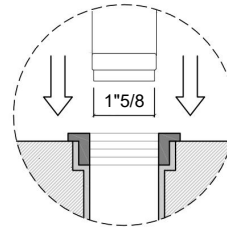

Finishes & Materials

Structure: Crystal.

Cover drain: Acrylic.

CUCN 02

Dimensions

18"7/8W x 15"D x 34"1/4H

Reference dimensions. You'll receive the installation instructions along with your order. For more information or if you have any questions, please contact us.

CUCN 02

CONFIGURATION

Not available in Marble

PRODUCT IN NORAHCRYSTAL
Prepare the floor drain for a 1 5/8 (40mm) tube

Product in NORAHCRYSTAL

Siphon in brass $\text{Ø}1\frac{5}{8}$ (40mm) drain tube (floor version) / $1\frac{1}{4}$ (32mm) (wall drain)

- temperature limitation
- * Flexible connection hoses 3/8"
- * QuickInstallation - Fastening via threaded connection with locking screws
- * Mounting hole size ø35 mm
- * Scope of delivery:
- KWC pop-up valve Push Open 2 in 1 Z.540.049.700

Technical Data

A_Spout_Spray	5 l/min (3 bar)
Pop-up_valve	MIT PUSH_OPEN
Connection	Flexible connection hoses
Spout	fixe
Handling	top lever
Color_code	brushed steel
Installation_type	Pillar installation
Faucet_typ	Lever mixer
Measure_Height	201
G_Acoustic_group	I
Projection_A	A 140
Energy Label (CH)	A
Dimension Water outlet	112
material	Brass