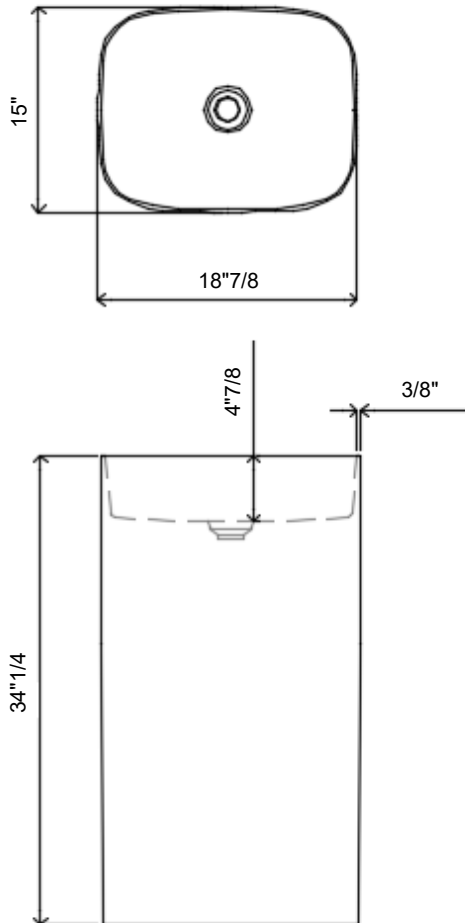

Finishes & Materials

Structure: Crystal.

Cover drain: Acrylic.

CUCN 02

Dimensions

18"7/8W x 15"D x 34"1/4H

Reference dimensions. You'll receive the installation instructions along with your order. For more information or if you have any questions, please contact us.

CUCN 02

CONFIGURATION

Not available in Marble

PRODUCT IN NORAHCRYSTAL
Prepare the floor drain for a 1 5/8 (40mm) tube

Product in NORAHCRYSTAL

Siphon in brass $\text{Ø}1\frac{5}{8}$ (40mm) drain tube (floor version) / $1\frac{1}{4}$ (32mm) (wall drain)

- temperature limitation
- * Flexible connection hoses 3/8"
- * QuickInstallation - Fastening via threaded connection with locking screws
- * Mounting hole size ø35 mm
- * Scope of delivery:
- KWC pop-up valve Push Open 2 in 1 Z.540.049.700

Technical Data

A_Spout_Spray	5 l/min (3 bar)
Pop-up_valve	MIT PUSH_OPEN
Connection	Flexible connection hoses
Spout	fixe
Handling	top lever
Color_code	brushed steel
Installation_type	Pillar installation
Faucet_typ	Lever mixer
Measure_Height	201
G_Acoustic_group	I
Projection_A	A 140
Energy Label (CH)	A
Dimension Water outlet	112
material	Brass