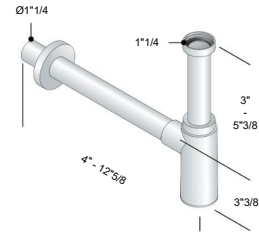

Finishes & Materials

Structure: Crystal.

Cover drain: Acrylic.

CUCN 02

Dimensions

18"7/8W x 15"D x 34"1/4H

Reference dimensions. You'll receive the installation instructions along with your order. For more information or if you have any questions, please contact us.

CUCN 02

CONFIGURATION

Not available in Marble

PRODUCT IN NORAHCRYSTAL
Prepare the floor drain for a 1 5/8 (40mm) tube

Product in NORAHCRYSTAL

Siphon in brass $\text{Ø}1\frac{5}{8}$ (40mm) drain tube (floor version) / $1\frac{1}{4}$ (32mm) (wall drain)

Floor drain version

Wall drain version

Siphon for floor drain in brass

Siphon for wall drain in brass

Reference dimensions. You'll receive the installation instructions along with your order. For more information or if you have any questions, please contact us.

- temperature limitation
- * Flexible connection hoses 3/8"
- * QuickInstallation - Fastening via threaded connection with locking screws
- * Mounting hole size ø35 mm
- * Scope of delivery:
- KWC pop-up valve Push Open 2 in 1 Z.540.049.700