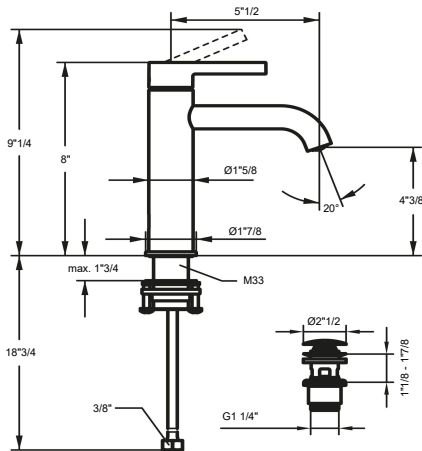

Finishes & Materials

Structure: Crystal.

Cover drain: Acrylic.

CUCN 02

Dimensions

18"7/8W x 15"D x 34"1/4H

Reference dimensions. You'll receive the installation instructions along with your order. For more information or if you have any questions, please contact us.

Floor drain version

Wall drain version

Siphon for floor drain in brass

Siphon for wall drain in brass

Reference dimensions. You'll receive the installation instructions along with your order. For more information or if you have any questions, please contact us.

- temperature limitation
- * Flexible connection hoses 3/8"
- * QuickInstallation - Fastening via threaded connection with locking screws
- * Mounting hole size ø35 mm
- * Scope of delivery:
- KWC pop-up valve Push Open 2 in 1 Z.540.049.700

Technical Data

A_Spout_Spray	5 l/min (3 bar)
Pop-up_valve	MIT PUSH_OPEN
Connection	Flexible connection hoses
Spout	fixe
Handling	top lever
Color_code	brushed steel
Installation_type	Pillar installation
Faucet_typ	Lever mixer
Measure_Height	201
G_Acoustic_group	I
Projection_A	A 140
Energy Label (CH)	A
Dimension Water outlet	112
material	Brass