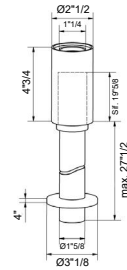

Siphon for floor drain in brass