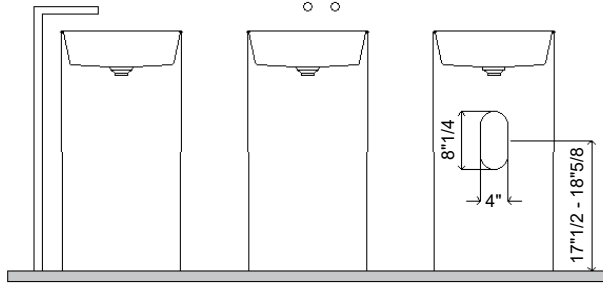

Finishes & Materials

Structure: Crystal.

Cover drain: Acrylic.

CUCN 02

Dimensions

18"7/8W x 15"D x 34"1/4H

Reference dimensions. You'll receive the installation instructions along with your order. For more information or if you have any questions, please contact us.

CUCN 02

CONFIGURATION

Not available in Marble

PRODUCT IN NORAHCRYSTAL
Prepare the floor drain for a 1 5/8 (40mm) tube

Product in NORAHCRYSTAL

Siphon in brass $\text{Ø}1\frac{5}{8}$ (40mm) drain tube (floor version) / $1\frac{1}{4}$ (32mm) (wall drain)

- temperature limitation
- * Flexible connection hoses 3/8"
- * QuickInstallation - Fastening via threaded connection with locking screws
- * Mounting hole size ø35 mm
- * Scope of delivery:
- KWC pop-up valve Push Open 2 in 1 Z.540.049.700

Technical Data

A_Spout_Spray	5 l/min (3 bar)
Pop-up_valve	MIT PUSH_OPEN
Connection	Flexible connection hoses
Spout	fixe
Handling	top lever
Color_code	brushed steel
Installation_type	Pillar installation
Faucet_typ	Lever mixer
Measure_Height	201
G_Acoustic_group	I
Projection_A	A 140
Energy Label (CH)	A
Dimension Water outlet	112
material	Brass