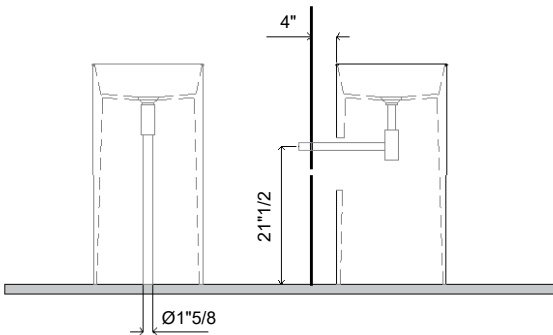

Finishes & Materials

Structure: Crystal.

Cover drain: Acrylic.

CUCN 02

Dimensions

18"7/8W x 15"D x 34"1/4H

Reference dimensions. You'll receive the installation instructions along with your order. For more information or if you have any questions, please contact us.

CUCN 02

CONFIGURATION

Not available in Marble

PRODUCT IN NORAHCRYSTAL
Prepare the floor drain for a 1 5/8 (40mm) tube

Product in NORAHCRYSTAL

Siphon in brass $\text{Ø}1\frac{5}{8}$ (40mm) drain tube (floor version) / $1\frac{1}{4}$ (32mm) (wall drain)

- temperature limitation
- * Flexible connection hoses 3/8"
- * QuickInstallation - Fastening via threaded connection with locking screws
- * Mounting hole size ø35 mm
- * Scope of delivery:
- KWC pop-up valve Push Open 2 in 1 Z.540.049.700

Technical Data

A_Spout_Spray	5 l/min (3 bar)
Pop-up_valve	MIT PUSH_OPEN
Connection	Flexible connection hoses
Spout	fixe
Handling	top lever
Color_code	brushed steel
Installation_type	Pillar installation
Faucet_typ	Lever mixer
Measure_Height	201
G_Acoustic_group	I
Projection_A	A 140
Energy Label (CH)	A
Dimension Water outlet	112
material	Brass