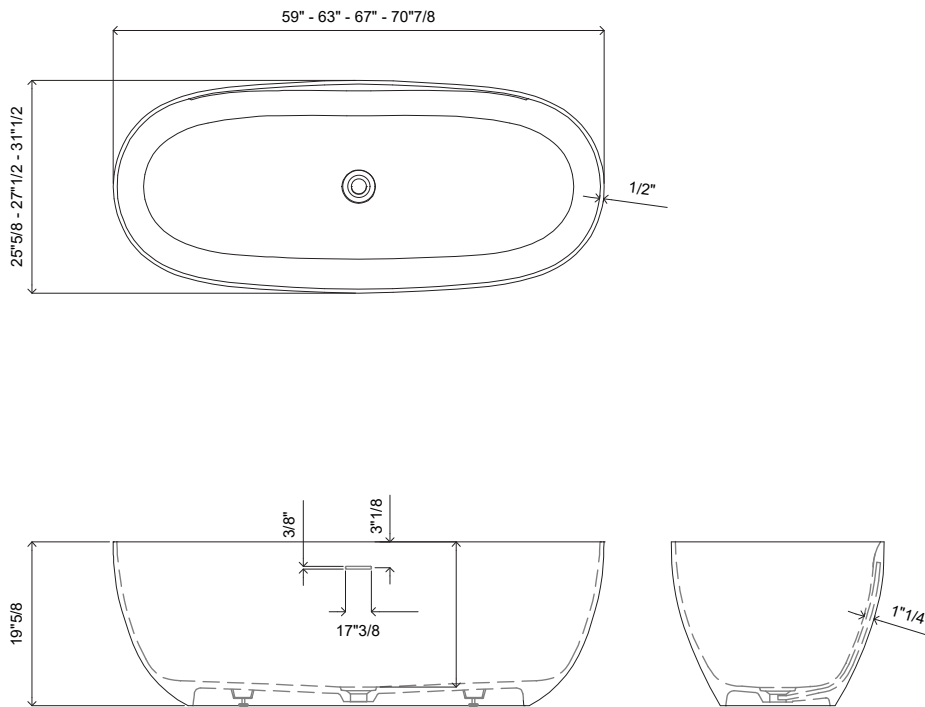

## Dimensions

**Size A (EYBT 01):** 59"W x 25"5/8D x 19"5/8H

**Size B (EYBT 02):** 63"W x 27"1/2D x 19"5/8H

**Size C (EYBT 03):** 67"W x 31"1/2D x 19"5/8H

**Size D (EYBT 04):** 70"7/8W x 31"1/2D x 19"5/8H

- flow rate and temperature continuously variable
- temperature limitation
- \* Scope of delivery:
- Hand shower KWC FIT-X slim style 26.000.103.000
- Shower hose 1500 mm made of metal Z.538.415.000
- \* To be ordered separately:
- Unit for concealed installation 39.000.602.931

- with ceramic discs
- flow rate and temperature continuously variable
- temperature limitation
- \* Scope of delivery:
- Hand shower KWC FIT-X slim style 26.000.103.177
- Shower hose 1500 mm made of plastic 26.001.033.177
- \* To be ordered separately:
- Unit for concealed installation 39.000.602.931

**Technical Data**

A_Spout_Spray	22 l/min (3 bar)
A_Shower outlet	11.5 l/min (3 bar)
Spout	fixe
Shower_set	
Handling	top lever
Color_code	stainless steel
Installation_type	Freestanding
Faucet_type	Lever mixer
Measure_Height	927-1024
G_Acoustic group	II
G_Acoustic group Shower outlet	I
Projection_A	A 245
Energy Label (CH)	C
Dimension Water outlet	806-902
material	stainless steel