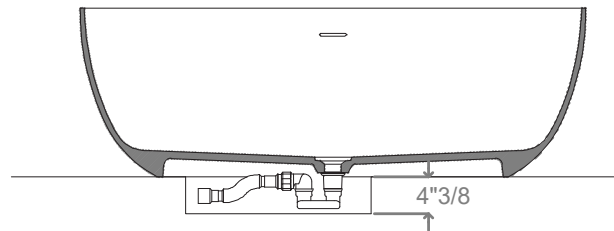

## Dimensions

**Size A (EYBT 01):** 59"W x 25"5/8D x 19"5/8H

**Size B (EYBT 02):** 63"W x 27"1/2D x 19"5/8H

**Size C (EYBT 03):** 67"W x 31"1/2D x 19"5/8H

**Size D (EYBT 04):** 70"7/8W x 31"1/2D x 19"5/8H

## EYBT 01-02-03-04

**EYBT01**

**EYBT02**

**EYBT03**

**EYBT04**

Dimension for siphon installation

Siphon and cover

Reference dimensions. You'll receive the installation instructions along with your order. For more information or if you have any questions, please contact us.

- flow rate and temperature continuously variable
- temperature limitation
- \* Scope of delivery:
- Hand shower KWC FIT-X slim style 26.000.103.000
- Shower hose 1500 mm made of metal Z.538.415.000
- \* To be ordered separately:
- Unit for concealed installation 39.000.602.931

- with ceramic discs
- flow rate and temperature continuously variable
- temperature limitation
- \* Scope of delivery:
- Hand shower KWC FIT-X slim style 26.000.103.177
- Shower hose 1500 mm made of plastic 26.001.033.177
- \* To be ordered separately:
- Unit for concealed installation 39.000.602.931