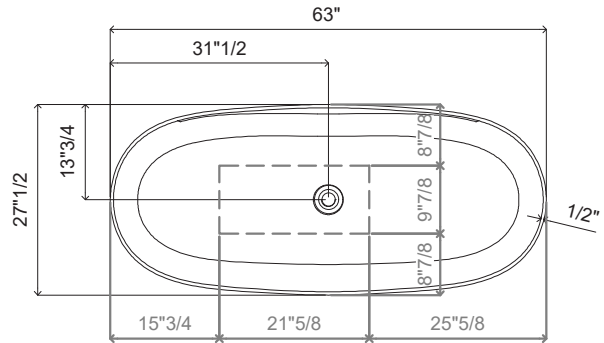

## Dimensions

**Size A (EYBT 01):** 59"W x 25"5/8D x 19"5/8H

**Size B (EYBT 02):** 63"W x 27"1/2D x 19"5/8H

**Size C (EYBT 03):** 67"W x 31"1/2D x 19"5/8H

**Size D (EYBT 04):** 70"7/8W x 31"1/2D x 19"5/8H

## EYBT 01-02-03-04

**EYBT01**

**EYBT02**

**EYBT03**

**EYBT04**

Dimension for siphon installation

Siphon and cover

Reference dimensions. You'll receive the installation instructions along with your order. For more information or if you have any questions, please contact us.

- flow rate and temperature continuously variable
- temperature limitation
- \* Scope of delivery:
- Hand shower KWC FIT-X slim style 26.000.103.000
- Shower hose 1500 mm made of metal Z.538.415.000
- \* To be ordered separately:
- Unit for concealed installation 39.000.602.931

**Technical Data**

A_Spout_Spray	22 l/min (3 bar)
A_Shower outlet	11.5 l/min (3 bar)
Spout	fixe
Shower_set	
Handling	top lever
Color_code	stainless steel
Installation_type	Freestanding
Faucet_type	Lever mixer
Measure_Height	927-1024
G_Acoustic group	II
G_Acoustic group Shower outlet	I
Projection_A	A 245
Energy Label (CH)	C
Dimension Water outlet	806-902
material	stainless steel