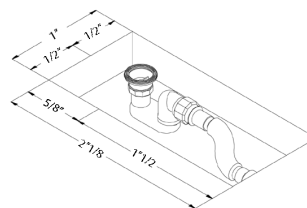

## Dimensions

**Size A (EYBT 01):** 59"W x 25"5/8D x 19"5/8H

**Size B (EYBT 02):** 63"W x 27"1/2D x 19"5/8H

**Size C (EYBT 03):** 67"W x 31"1/2D x 19"5/8H

**Size D (EYBT 04):** 70"7/8W x 31"1/2D x 19"5/8H

## EYBT 01-02-03-04

**EYBT01**

**EYBT02**

**EYBT03**

**EYBT04**

Dimension for siphon installation

Siphon and cover

Reference dimensions. You'll receive the installation instructions along with your order. For more information or if you have any questions, please contact us.

EYBT 01-02-03-04

- \* Lever mixer
- \* For freestanding tub
- \* Integrated check valve in the hose outlet
- \* with shower holder
- \* Fixed spout
- Neoperl® SLIM®
- \* KWC cartridge M 35 OP
- with ceramic discs

- flow rate and temperature continuously variable
- temperature limitation
- \* Scope of delivery:
- Hand shower KWC FIT-X slim style 26.000.103.000
- Shower hose 1500 mm made of metal Z.538.415.000
- \* To be ordered separately:
- Unit for concealed installation 39.000.602.931