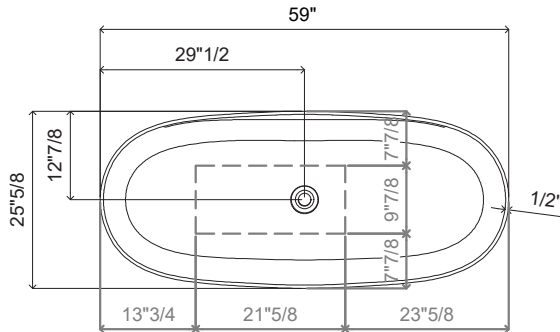

## Dimensions

**Size A (EYBT 01):** 59"W x 25"5/8D x 19"5/8H

**Size B (EYBT 02):** 63"W x 27"1/2D x 19"5/8H

**Size C (EYBT 03):** 67"W x 31"1/2D x 19"5/8H

**Size D (EYBT 04):** 70"7/8W x 31"1/2D x 19"5/8H

Reference dimensions. You'll receive the installation instructions along with your order. For more information or if you have any questions, please contact us.

## EYBT 01-02-03-04

**EYBT01**

**EYBT02**

**EYBT03**

**EYBT04**

Dimension for siphon installation

Siphon and cover

Reference dimensions. You'll receive the installation instructions along with your order. For more information or if you have any questions, please contact us.

- flow rate and temperature continuously variable
- temperature limitation
- \* Scope of delivery:
- Hand shower KWC FIT-X slim style 26.000.103.000
- Shower hose 1500 mm made of metal Z.538.415.000
- \* To be ordered separately:
- Unit for concealed installation 39.000.602.931