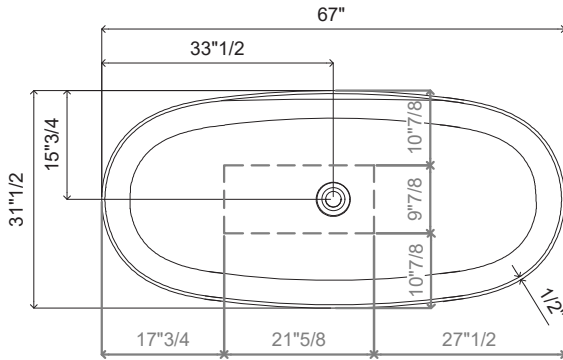

## Dimensions

**Size A (EYBT 01):** 59"W x 25"5/8D x 19"5/8H

**Size B (EYBT 02):** 63"W x 27"1/2D x 19"5/8H

**Size C (EYBT 03):** 67"W x 31"1/2D x 19"5/8H

**Size D (EYBT 04):** 70"7/8W x 31"1/2D x 19"5/8H

Reference dimensions. You'll receive the installation instructions along with your order. For more information or if you have any questions, please contact us.

## EYBT 01-02-03-04

**EYBT01**

**EYBT02**

**EYBT03**

**EYBT04**

Dimension for siphon installation

Siphon and cover

Reference dimensions. You'll receive the installation instructions along with your order. For more information or if you have any questions, please contact us.

- flow rate and temperature continuously variable
- temperature limitation
- \* Scope of delivery:
- Hand shower KWC FIT-X slim style 26.000.103.000
- Shower hose 1500 mm made of metal Z.538.415.000
- \* To be ordered separately:
- Unit for concealed installation 39.000.602.931