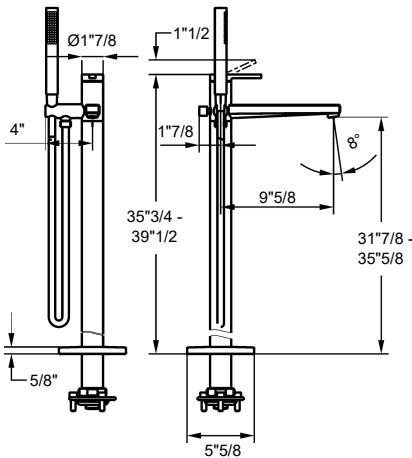

## Dimensions

**Size A (EYBT 01):** 59"W x 25"5/8D x 19"5/8H

**Size B (EYBT 02):** 63"W x 27"1/2D x 19"5/8H

**Size C (EYBT 03):** 67"W x 31"1/2D x 19"5/8H

**Size D (EYBT 04):** 70"7/8W x 31"1/2D x 19"5/8H

## EYBT 01-02-03-04

**EYBT01**

**EYBT02**

**EYBT03**

**EYBT04**

Dimension for siphon installation

Siphon and cover

Reference dimensions. You'll receive the installation instructions along with your order. For more information or if you have any questions, please contact us.

- flow rate and temperature continuously variable
- temperature limitation
- \* Scope of delivery:
- Hand shower KWC FIT-X slim style 26.000.103.000
- Shower hose 1500 mm made of metal Z.538.415.000
- \* To be ordered separately:
- Unit for concealed installation 39.000.602.931

**Technical Data**

A_Spout_Spray	22 l/min (3 bar)
A_Shower outlet	11.5 l/min (3 bar)
Spout	fixe
Shower_set	MIT_BRAUSE_SCHLAUCH
Handling	top lever
Color_code	chromeline
Installation_type	Freestanding
Faucet_type	Lever mixer
Measure_Height	908-1004
G_Acoustic group	II
G_Acoustic group Shower outlet	I
Projection_A	A 215
Energy Label (CH)	C
Dimension Water outlet	790-886
material	Brass