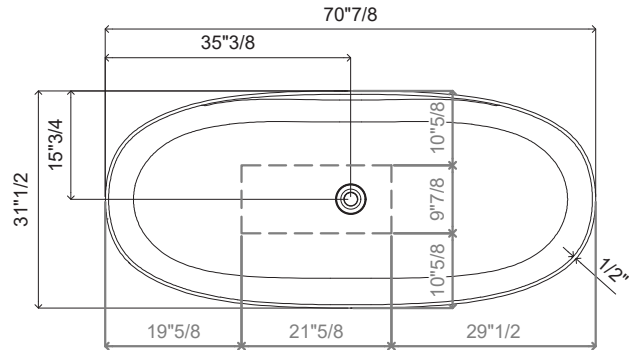

## Dimensions

**Size A (EYBT 01):** 59"W x 25"5/8D x 19"5/8H

**Size B (EYBT 02):** 63"W x 27"1/2D x 19"5/8H

**Size C (EYBT 03):** 67"W x 31"1/2D x 19"5/8H

**Size D (EYBT 04):** 70"7/8W x 31"1/2D x 19"5/8H

## EYBT 01-02-03-04

**EYBT01**

**EYBT02**

**EYBT03**

**EYBT04**

Dimension for siphon installation

Siphon and cover

Reference dimensions. You'll receive the installation instructions along with your order. For more information or if you have any questions, please contact us.

- flow rate and temperature continuously variable
- temperature limitation
- \* Scope of delivery:
- Hand shower KWC FIT-X slim style 26.000.103.000
- Shower hose 1500 mm made of metal Z.538.415.000
- \* To be ordered separately:
- Unit for concealed installation 39.000.602.931

**Technical Data**

A_Spout_Spray	22 l/min (3 bar)
A_Shower outlet	11.5 l/min (3 bar)
Spout	fixe
Shower_set	MIT_BRAUSE_SCHLAUCH
Handling	top lever
Color_code	chromeline
Installation_type	Freestanding
Faucet_type	Lever mixer
Measure_Height	908-1004
G_Acoustic group	II
G_Acoustic group Shower outlet	I
Projection_A	A 215
Energy Label (CH)	C
Dimension Water outlet	790-886
material	Brass