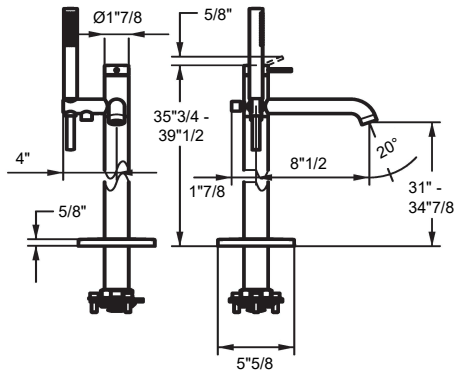

EYBT 01-02-03-04

- Lever mixer
- For freestanding tub
- Integrated check valve in the hose outlet
- with shower holder
- Fixed spout
- Neoperl® SLIM®
- KWC cartridge M 35 OP
- with ceramic discs

- flow rate and temperature continuously variable
- temperature limitation
- Scope of delivery:
- Hand shower KWC FIT-X slim style 26.000.103.000
- Shower hose 1500 mm made of metal Z.538.415.000
- To be ordered separately:
- Unit for concealed installation 39.000.602.931

Technical Data

A_Spout_Spray	22 l/min (3 bar)
A_Shower outlet	11.5 l/min (3 bar)
Spout	fixe
Shower_set	MIT_BRAUSE_SCHLAUCH
Handling	top lever
Color_code	chromeline
Installation_type	Freestanding
Faucet_type	Lever mixer
Measure_Height	908-1004
G_Acoustic group	II
G_Acoustic group Shower outlet	I
Projection_A	A 215
Energy Label (CH)	C
Dimension Water outlet	790-886
material	Brass