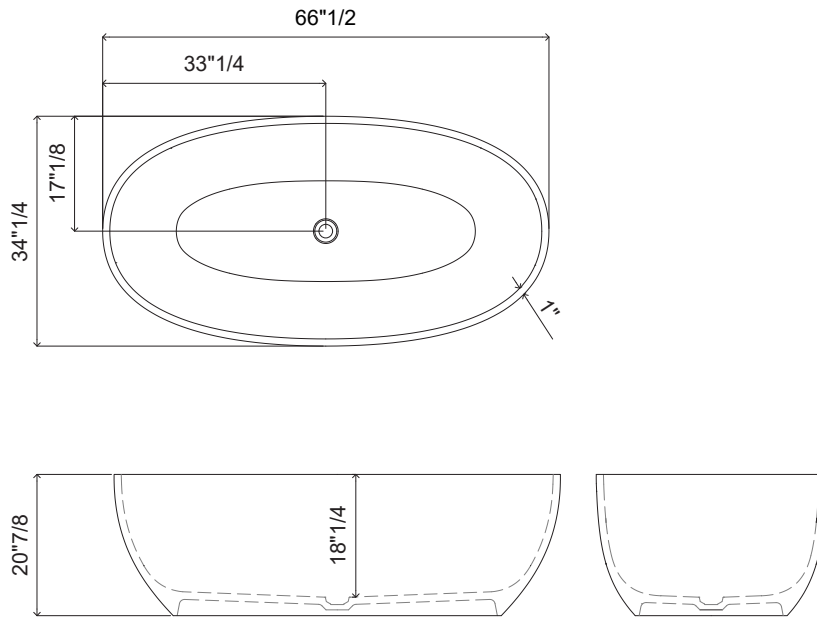

EYBT 05

Design: Norah Creative Lab FM

Description

The EYBT 05 oval bathtub by Norah Design is a definitive expression of organic luxury, designed to transform the bathroom into a high-end wellness sanctuary. Its soft, elongated silhouette offers a sophisticated departure from rigid geometry, providing an ergonomic embrace that invites total relaxation. This freestanding masterpiece serves as a radiant centerpiece, where the boundaries between light, water, and material dissolve into a singular sensory experience.

Finishes & Materials

Structure: Crystal or marble.
Cover drain: Acrylic.

EYBT 05

Dimensions

66"1/2W x 34"1/4D x 20"7/8H

Reference dimensions. You'll receive the installation instructions along with your order. For more information or if you have any questions, please contact us.

EYBT 05

- * Lever mixer
- * For freestanding tub
- * Integrated check valve in the hose outlet
- * with shower holder
- * Fixed spout
- Neoperl® SLIM®
- * KWC cartridge M 35 OP
- with ceramic discs

- flow rate and temperature continuously variable
- temperature limitation
- * Scope of delivery:
- Hand shower KWC FIT-X slim style 26.000.103.000
- Shower hose 1500 mm made of metal Z.538.415.000
- * To be ordered separately:
- Unit for concealed installation 39.000.602.931

Technical Data

A_Spout_Spray	22 l/min (3 bar)
A_Shower outlet	11.5 l/min (3 bar)
Spout	fixe
Shower_set	
Handling	top lever
Color_code	stainless steel
Installation_type	Freestanding
Faucet_type	Lever mixer
Measure_Height	927-1024
G_Acoustic group	II
G_Acoustic group Shower outlet	I
Projection_A	A 245
Energy Label (CH)	C
Dimension Water outlet	806-902
material	stainless steel