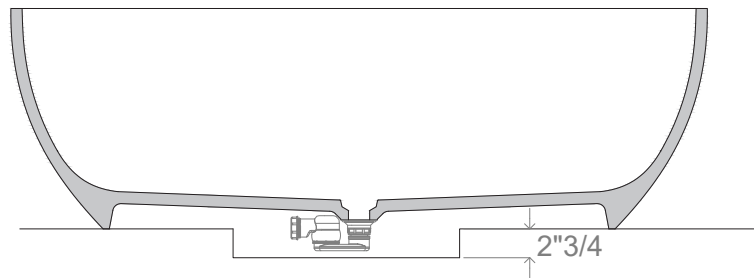

EYBT 05

Dimension for siphon installation

Siphon and cover

Reference dimensions. You'll receive the installation instructions along with your order. For more information or if you have any questions, please contact us.