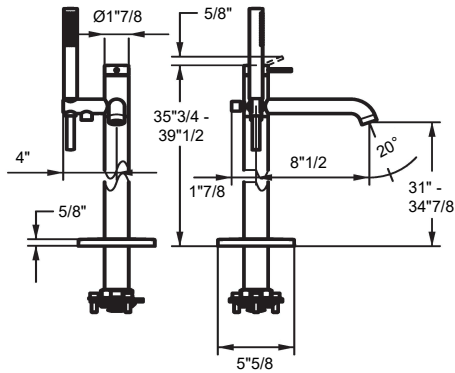

EYBT 05

- * Lever mixer
- * For freestanding tub
- * Integrated check valve in the hose outlet
- * with shower holder
- * Fixed spout
- Neoperl® SLIM®
- * KWC cartridge M 35 OP
- with ceramic discs

- flow rate and temperature continuously variable
- temperature limitation
- * Scope of delivery:
- Hand shower KWC FIT-X slim style 26.000.103.000
- Shower hose 1500 mm made of metal Z.538.415.000
- * To be ordered separately:
- Unit for concealed installation 39.000.602.931

Technical Data

A_Spout_Spray	22 l/min (3 bar)
A_Shower outlet	11.5 l/min (3 bar)
Spout	fixe
Shower_set	MIT_BRAUSE_SCHLAUCH
Handling	top lever
Color_code	chromeline
Installation_type	Freestanding
Faucet_type	Lever mixer
Measure_Height	908-1004
G_Acoustic group	II
G_Acoustic group Shower outlet	I
Projection_A	A 215
Energy Label (CH)	C
Dimension Water outlet	790-886
material	Brass

- * Lever mixer
- * For freestanding tub
- * Made of stainless steel
- * Integrated check valve in the hose outlet
- * with shower holder
- * Fixed spout
- Neoperl® SLIM®
- * KWC cartridge M 35 OP

- with ceramic discs
- flow rate and temperature continuously variable
- temperature limitation
- * Scope of delivery:
- Hand shower KWC FIT-X slim style 26.000.103.177
- Shower hose 1500 mm made of plastic 26.001.033.177
- * To be ordered separately:
- Unit for concealed installation 39.000.602.931

Technical Data

A_Spout_Spray	22 l/min (3 bar)
A_Shower outlet	11.5 l/min (3 bar)
Spout	fixe
Shower_set	
Handling	top lever
Color_code	stainless steel
Installation_type	Freestanding
Faucet_type	Lever mixer
Measure_Height	927-1024
G_Acoustic group	II
G_Acoustic group Shower outlet	I
Projection_A	A 245
Energy Label (CH)	C
Dimension Water outlet	806-902
material	stainless steel