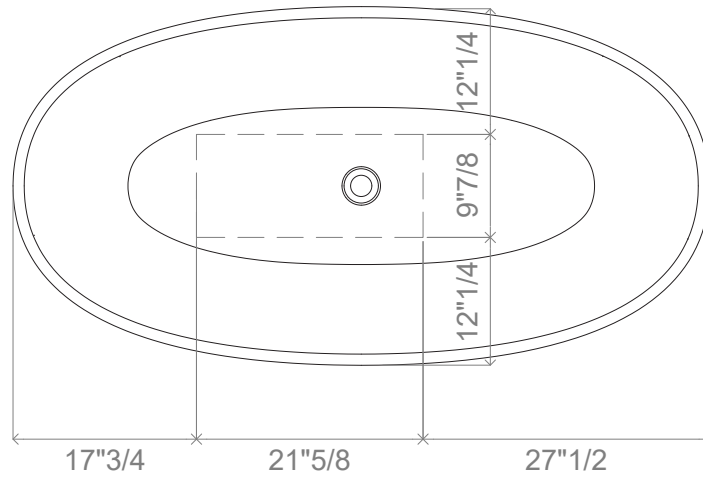

EYBT 05

Dimension for siphon installation

Siphon and cover

Reference dimensions. You'll receive the installation instructions along with your order. For more information or if you have any questions, please contact us.