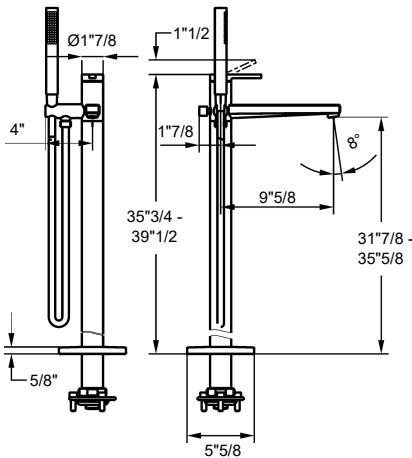

EYBT 05

- * Lever mixer
- * For freestanding tub
- * Integrated check valve in the hose outlet
- * with shower holder
- * Fixed spout
- Neoperl® SLIM®
- * KWC cartridge M 35 OP
- with ceramic discs

- flow rate and temperature continuously variable
- temperature limitation
- * Scope of delivery:
- Hand shower KWC FIT-X slim style 26.000.103.000
- Shower hose 1500 mm made of metal Z.538.415.000
- * To be ordered separately:
- Unit for concealed installation 39.000.602.931

Technical Data

A_Spout_Spray	22 l/min (3 bar)
A_Shower outlet	11.5 l/min (3 bar)
Spout	fixe
Shower_set	MIT_BRAUSE_SCHLAUCH
Handling	top lever
Color_code	chromeline
Installation_type	Freestanding
Faucet_type	Lever mixer
Measure_Height	908-1004
G_Acoustic group	II
G_Acoustic group Shower outlet	I
Projection_A	A 215
Energy Label (CH)	C
Dimension Water outlet	790-886
material	Brass

- * Lever mixer
- * For freestanding tub
- * Made of stainless steel
- * Integrated check valve in the hose outlet
- * with shower holder
- * Fixed spout
- Neoperl® SLIM®
- * KWC cartridge M 35 OP

- with ceramic discs
- flow rate and temperature continuously variable
- temperature limitation
- * Scope of delivery:
- Hand shower KWC FIT-X slim style 26.000.103.177
- Shower hose 1500 mm made of plastic 26.001.033.177
- * To be ordered separately:
- Unit for concealed installation 39.000.602.931

Technical Data

A_Spout_Spray	22 l/min (3 bar)
A_Shower outlet	11.5 l/min (3 bar)
Spout	fixe
Shower_set	
Handling	top lever
Color_code	stainless steel
Installation_type	Freestanding
Faucet_type	Lever mixer
Measure_Height	927-1024
G_Acoustic group	II
G_Acoustic group Shower outlet	I
Projection_A	A 245
Energy Label (CH)	C
Dimension Water outlet	806-902
material	stainless steel