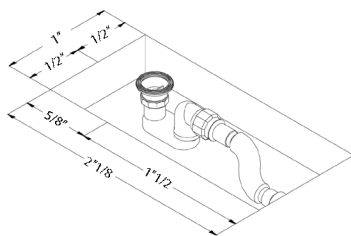

EYBT 05

Dimension for siphon installation

Siphon and cover

Reference dimensions. You'll receive the installation instructions along with your order. For more information or if you have any questions, please contact us.