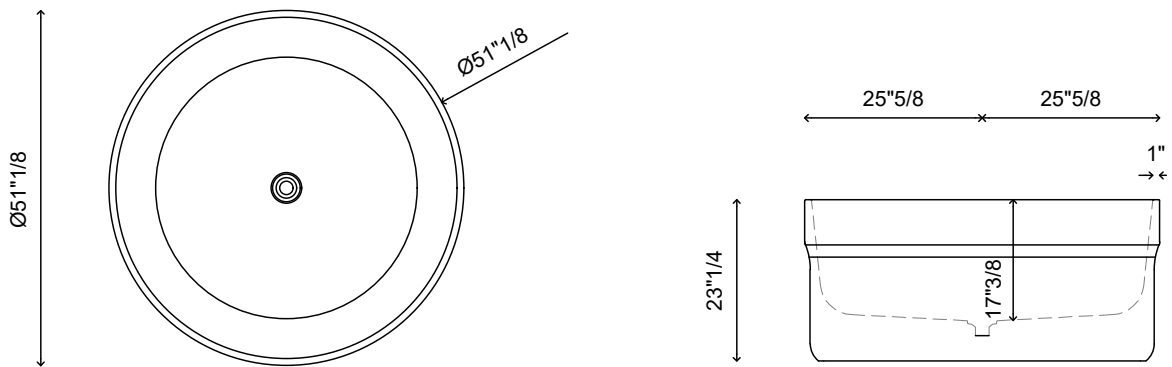

### *Description*

The ISBT 01 round freestanding bathtub by Norah Design is a masterwork of geometric purity, designed to transform the bathroom into a sanctuary of contemporary elegance. Its circular silhouette offers a 360-degree aesthetic appeal, making it an ideal centerpiece for spacious, high-end wellness environments.

### *Finishes & Materials*

**Structure:** Crystal.

**Cover drain:** Acrylic.

**Fittings:** Stainless steel.

ISBT 01

---

## Dimensions

Ø51"1/8 x 23"1/4H

Reference dimensions. You'll receive the installation instructions along with your order. For more information or if you have any questions, please contact us.

- flow rate and temperature continuously variable
- temperature limitation
- \* Scope of delivery:
- Hand shower KWC FIT-X slim style 26.000.103.000
- Shower hose 1500 mm made of metal Z.538.415.000
- \* To be ordered separately:
- Unit for concealed installation 39.000.602.931