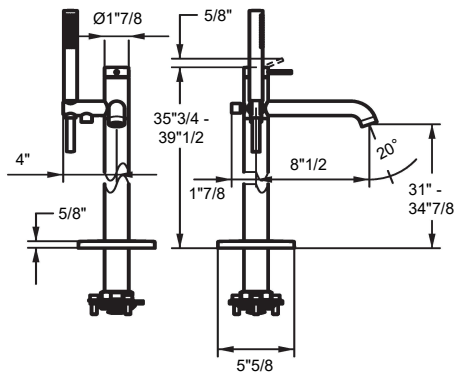

ISBT 01

- Lever mixer
- For freestanding tub
- Integrated check valve in the hose outlet
- with shower holder
- Fixed spout
- Neoperl® SLIM®
- KWC cartridge M 35 OP
- with ceramic discs

- flow rate and temperature continuously variable
- temperature limitation
- Scope of delivery:
- Hand shower KWC FIT-X slim style 26.000.103.000
- Shower hose 1500 mm made of metal Z.538.415.000
- To be ordered separately:
- Unit for concealed installation 39.000.602.931

Technical Data

A_Spout_Spray

22 l/min (3 bar)

A_Shower outlet

11.5 l/min (3 bar)

Spout

fixe

Shower_set

MIT_BRAUSE_SCHLAUCH

Handling

top lever

Color_code

chromeline

Installation_type

Freestanding

Faucet_type

Lever mixer

Measure_Height

908-1004

G_Acoustic group

II

G_Acoustic group_Shower outlet

I

Projection_A

A 215

Energy Label (CH)

C

Dimension Water outlet

790-886

material

Brass