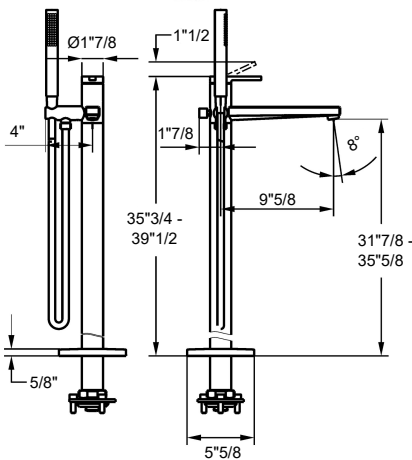

## Dimensions

Ø51"1/8 x 23"1/4H

Reference dimensions. You'll receive the installation instructions along with your order. For more information or if you have any questions, please contact us.

Lever mixer

Measure\_Height

908-1004

G\_Acoustic group

II

G\_Acoustic group\_Shower outlet

I

Projection\_A

A 215

Energy Label (CH)

C

Dimension Water outlet

790-886

material

Brass

- \* Lever mixer
- \* For freestanding tub
- \* Made of stainless steel
- \* Integrated check valve in the hose outlet
- \* with shower holder
- \* Fixed spout
- Neoperl® SLIM®
- \* KWC cartridge M 35 OP

- with ceramic discs
- flow rate and temperature continuously variable
- temperature limitation
- \* Scope of delivery:
- Hand shower KWC FIT-X slim style 26.000.103.177
- Shower hose 1500 mm made of plastic 26.001.033.177
- \* To be ordered separately:
- Unit for concealed installation 39.000.602.931